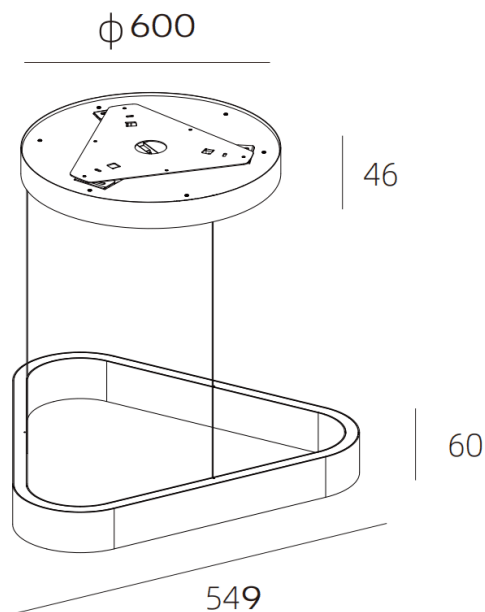

UP&DOWN TRI

Lavov suspended fixture from the family UP&DOWN TRI with a power of 60W and a beam angle of $\uparrow 80^\circ \downarrow 45^\circ$. Finished in White colour. With a total lumen output of 3150lm and a luminous efficacy of 52.5lm/W. Made in Die Cast Aluminum. Driver Touchless control, UGR13. CCT 3000K. Dimensions 600X549X60mm.

Dimensions

Product dimensions (mm) **600X549X60mm**

Scheme

Item code	86.S004.2330.01
Product type	Indoor
Category	Pendants
Family	UP&DOWN TRI
Pictograms	

Product	
Real power (W)	60
Real luminous flux (Lm)	3150
Luminous efficiency (Lm/W)	52.5
Beam angle (&ordm;)	$\uparrow 80^\circ \downarrow 45^\circ$
Life time (h)	50000h L80B10
IP	20
Colour	White
U. G. R	<13
Control gear included	Yes
Control gear	Touchless control
Light source	LED
Type of LED	SMD
Colour temperature (K)	3000
Colour consistency (SDCM)	SDCM<3
CRI	90