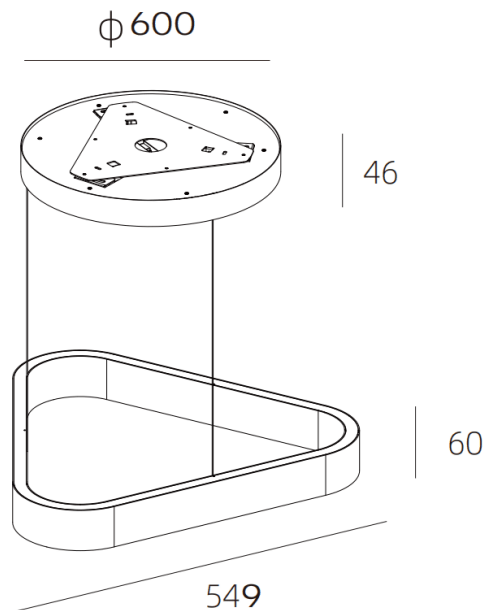

UP&DOWN TRI

Lavov suspended fixture from the family UP&DOWN TRI with a power of 60W and a beam angle of $\uparrow 80^\circ \downarrow 45^\circ$. Finished in Grey colour. With a total lumen output of 3150lm and a luminous efficacy of 52.5lm/W. Made in Die Cast Aluminum. Driver Touchless control, UGR13. CCT 3000K. Dimensions 600X549X60mm.

Dimensions

Product dimensions (mm) **600X549X60mm**

Scheme

| | |
|---------------------|------------------------|
| Item code | 86.S004.2330.03 |
| Product type | Indoor |
| Category | Pendants |
| Family | UP&DOWN TRI |
| Pictograms | |

| | |
|-----------------------------------|---|
| Product | |
| Real power (W) | 60 |
| Real luminous flux (Lm) | 3150 |
| Luminous efficiency (Lm/W) | 52.5 |
| Beam angle (&ordm;) | $\uparrow 80^\circ \downarrow 45^\circ$ |
| Life time (h) | 50000h L80B10 |
| IP | 20 |
| Colour | Grey |
| U. G. R | <13 |
| Control gear included | Yes |
| Control gear | Touchless control |
| Light source | LED |
| Type of LED | SMD |
| Colour temperature (K) | 3000 |
| Colour consistency (SDCM) | SDCM<3 |
| CRI | 90 |