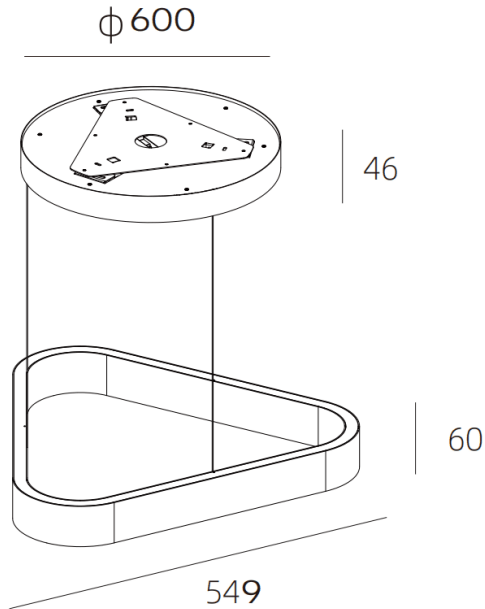

**UP&DOWN TRI**

Lavov suspended fixture from the family UP&DOWN TRI with a power of 60W and a beam angle of  $\uparrow 80^\circ \downarrow 45^\circ$ . Finished in Grey colour. With a total lumen output of 3150lm and a luminous efficacy of 52.5lm/W. Made in Die Cast Aluminum. Driver Touchless control, UGR13. CCT 3000K. Dimensions 600X549X60mm.

<b>Dimensions</b>	
Product dimensions (mm)	600X549X60mm

**Scheme**

Item code	86.S004.2330.03
Product type	Indoor
Category	Pendants
Family	UP&DOWN TRI
Pictograms	

<b>Product</b>	
Real power (W)	60
Real luminous flux (Lm)	3150
Luminous efficiency (Lm/W)	52.5
Beam angle (°)	$\uparrow 80^\circ \downarrow 45^\circ$
Life time (h)	50000h L80B10
IP	20
Colour	Grey
U. G. R	13
Control gear included	Yes
Control gear	Touchless control
Light source	LED
Type of LED	SMD
Colour temperature (K)	3000
Colour consistency (SDCM)	SDCM3
CRI	90