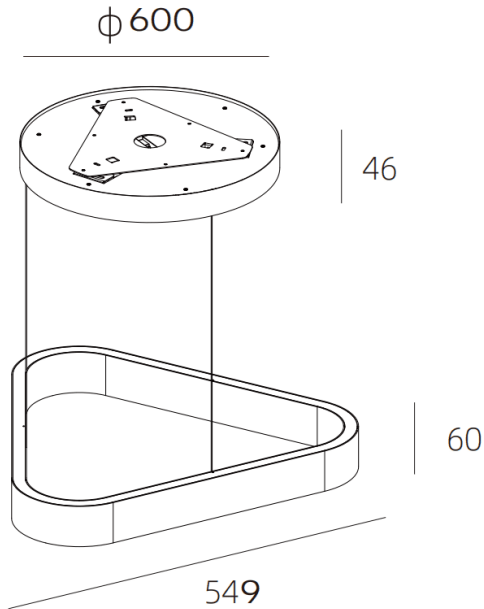

UP&DOWN TRI

Lavov suspended fixture from the family UP&DOWN TRI with a power of 60W and a beam angle of $\uparrow 80^\circ \downarrow 45^\circ$. Finished in Gold colour. With a total lumen output of 3150lm and a luminous efficacy of 52.5lm/W. Made in Die Cast Aluminum. Driver Touchless control, UGR13. CCT 3000K. Dimensions 600X549X60mm.

Dimensions

Product dimensions (mm) **600X549X60mm**

Scheme

Item code	86.S004.2330.06
Product type	Indoor
Category	Pendants
Family	UP&DOWN TRI
Pictograms	

Product	
Real power (W)	60
Real luminous flux (Lm)	3150
Luminous efficiency (Lm/W)	52.5
Beam angle (&ordm;)	$\uparrow 80^\circ \downarrow 45^\circ$
Life time (h)	50000h L80B10
IP	20
Colour	Gold
U. G. R	<13
Control gear included	Yes
Control gear	Touchless control
Light source	LED
Type of LED	SMD
Colour temperature (K)	3000
Colour consistency (SDCM)	SDCM<3
CRI	90