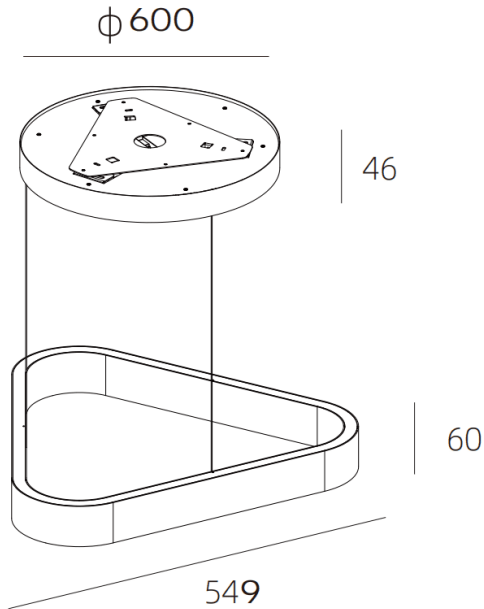

**UP&DOWN TRI**

Lavov suspended fixture from the family UP&DOWN TRI with a power of 60W and a beam angle of  $\uparrow 80^\circ \downarrow 45^\circ$ . Finished in Gold colour. With a total lumen output of 3150lm and a luminous efficacy of 52.5lm/W. Made in Die Cast Aluminum. Driver Touchless control, UGR13. CCT 3000K. Dimensions 600X549X60mm.

**Dimensions**

Product dimensions (mm) **600X549X60mm**

**Scheme**

Item code	<b>86.S004.2330.06</b>
Product type	<b>Indoor</b>
Category	<b>Pendants</b>
Family	<b>UP&amp;DOWN TRI</b>
Pictograms	

<b>Product</b>	
Real power (W)	<b>60</b>
Real luminous flux (Lm)	<b>3150</b>
Luminous efficiency (Lm/W)	<b>52.5</b>
Beam angle (°)	<b><math>\uparrow 80^\circ \downarrow 45^\circ</math></b>
Life time (h)	<b>50000h L80B10</b>
IP	<b>20</b>
Colour	<b>Gold</b>
U. G. R	<b>13</b>
Control gear included	<b>Yes</b>
Control gear	<b>Touchless control</b>
Light source	<b>LED</b>
Type of LED	<b>SMD</b>
Colour temperature (K)	<b>3000</b>
Colour consistency (SDCM)	<b>SDCM3</b>
CRI	<b>90</b>