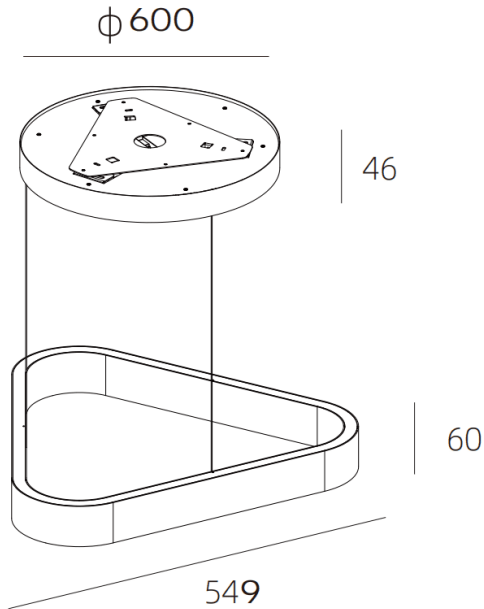

UP&DOWN TRI

Lavov suspended fixture from the family UP&DOWN TRI with a power of 60W and a beam angle of $\uparrow 80^\circ \downarrow 45^\circ$. Finished in Bronze colour. With a total lumen output of 3150lm and a luminous efficacy of 52.5lm/W. Made in Die Cast Aluminum. Driver Touchless control, UGR13. CCT 3000K. Dimensions 600X549X60mm.

Dimensions

Product dimensions (mm) **600X549X60mm**

Scheme

Item code	86.S004.2330.13
Product type	Indoor
Category	Pendants
Family	UP&DOWN TRI
Pictograms	

Product	
Real power (W)	60
Real luminous flux (Lm)	3150
Luminous efficiency (Lm/W)	52.5
Beam angle (&ordm;)	$\uparrow 80^\circ \downarrow 45^\circ$
Life time (h)	50000h L80B10
IP	20
Colour	Bronze
U. G. R	<13
Control gear included	Yes
Control gear	Touchless control
Light source	LED
Type of LED	SMD
Colour temperature (K)	3000
Colour consistency (SDCM)	SDCM<3
CRI	90