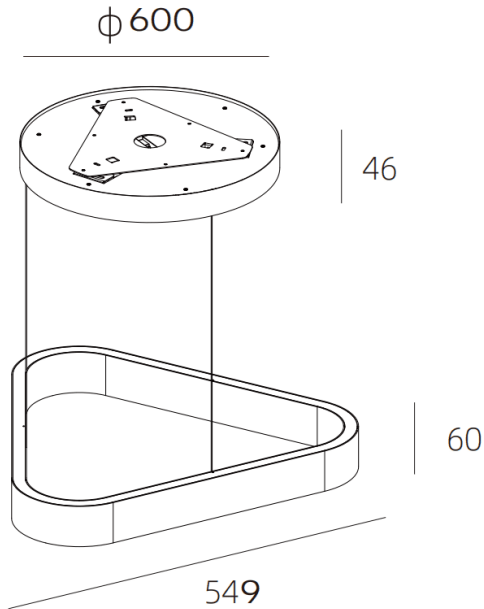

UP&DOWN TRI

Lavov suspended fixture from the family UP&DOWN TRI with a power of 60W and a beam angle of $\uparrow 80^\circ \downarrow 45^\circ$. Finished in Bronze colour. With a total lumen output of 3150lm and a luminous efficacy of 52.5lm/W. Made in Die Cast Aluminum. Driver Touchless control, UGR13. CCT 3000K. Dimensions 600X549X60mm.

Dimensions

Product dimensions (mm) **600X549X60mm**

Scheme

Item code	86.S004.2330.13
Product type	Indoor
Category	Pendants
Family	UP&DOWN TRI
Pictograms	

Product	
Real power (W)	60
Real luminous flux (Lm)	3150
Luminous efficiency (Lm/W)	52.5
Beam angle (°)	$\uparrow 80^\circ \downarrow 45^\circ$
Life time (h)	50000h L80B10
IP	20
Colour	Bronze
U. G. R	13
Control gear included	Yes
Control gear	Touchless control
Light source	LED
Type of LED	SMD
Colour temperature (K)	3000
Colour consistency (SDCM)	SDCM3
CRI	90