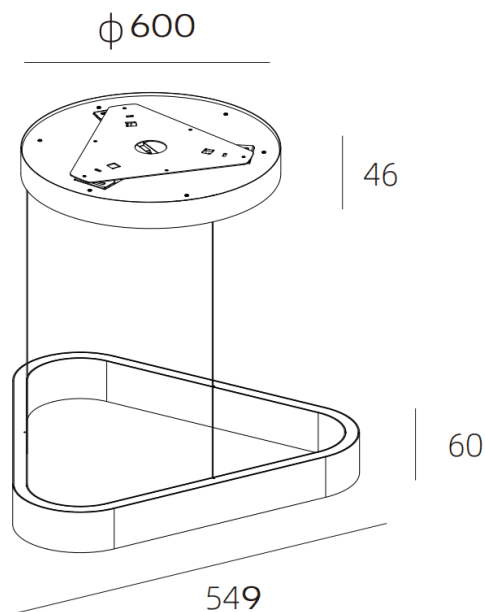

UP&DOWN TRI

Lavov suspended fixture from the family UP&DOWN TRI with a power of 60W and a beam angle of $\uparrow 80^\circ \downarrow 45^\circ$. Finished in Grey colour. With a total lumen output of 3150lm and a luminous efficacy of 52.5lm/W. Made in Die Cast Aluminum. Driver ON-OFF, UGR13. CCT 3000K. Dimensions 600X549X60mm.

Dimensions	
Product dimensions (mm)	600X549X60mm

Scheme

Item code	86.S004.2331.03
Product type	Indoor
Category	Pendants
Family	UP&DOWN TRI
Pictograms	

Product	
Real power (W)	60
Real luminous flux (Lm)	3150
Luminous efficiency (Lm/W)	52.5
Beam angle (°)	$\uparrow 80^\circ \downarrow 45^\circ$
Life time (h)	50000h L80B10
IP	20
Colour	Grey
U. G. R	13
Control gear included	Yes
Control gear	ON-OFF
Light source	LED
Type of LED	SMD
Colour temperature (K)	3000
Colour consistency (SDCM)	SDCM3
CRI	90