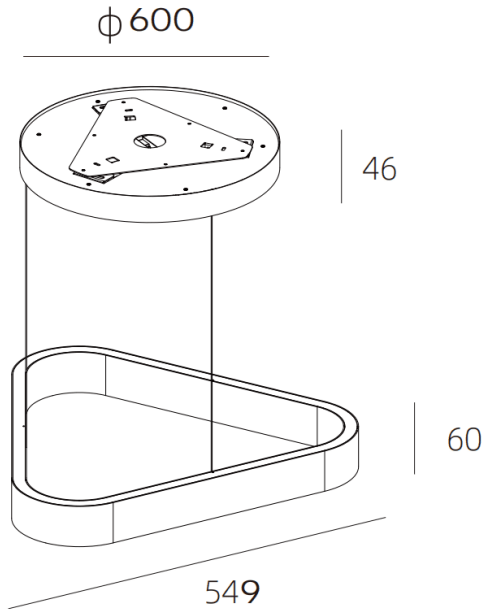

UP&DOWN TRI

Lavov suspended fixture from the family UP&DOWN TRI with a power of 60W and a beam angle of $\uparrow 80^\circ \downarrow 45^\circ$. Finished in Gold colour. With a total lumen output of 3150lm and a luminous efficacy of 52.5lm/W. Made in Die Cast Aluminum. Driver ON-OFF, UGR13. CCT 3000K. Dimensions 600X549X60mm.

Dimensions	
Product dimensions (mm)	600X549X60mm

Scheme

Item code	86.S004.2331.06
Product type	Indoor
Category	Pendants
Family	UP&DOWN TRI
Pictograms	

Product	
Real power (W)	60
Real luminous flux (Lm)	3150
Luminous efficiency (Lm/W)	52.5
Beam angle (°)	$\uparrow 80^\circ \downarrow 45^\circ$
Life time (h)	50000h L80B10
IP	20
Colour	Gold
U. G. R	13
Control gear included	Yes
Control gear	ON-OFF
Light source	LED
Type of LED	SMD
Colour temperature (K)	3000
Colour consistency (SDCM)	SDCM3
CRI	90