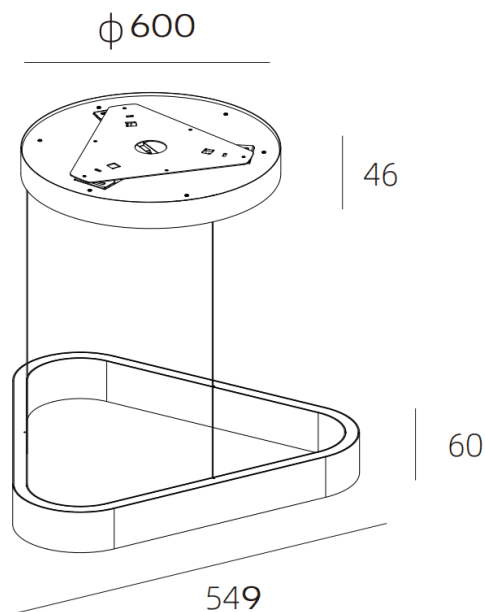

UP&DOWN TRI

Lavov suspended fixture from the family UP&DOWN TRI with a power of 60W and a beam angle of $\uparrow 80^\circ \downarrow 45^\circ$. Finished in Bronze colour. With a total lumen output of 3150lm and a luminous efficacy of 52.5lm/W. Made in Die Cast Aluminum. Driver ON-OFF, UGR13. CCT 3000K. Dimensions 600X549X60mm.

Dimensions	
Product dimensions (mm)	600X549X60mm

Scheme

Item code	86.S004.2331.13
Product type	Indoor
Category	Pendants
Family	UP&DOWN TRI
Pictograms	

Product	
Real power (W)	60
Real luminous flux (Lm)	3150
Luminous efficiency (Lm/W)	52.5
Beam angle (°)	$\uparrow 80^\circ \downarrow 45^\circ$
Life time (h)	50000h L80B10
IP	20
Colour	Bronze
U. G. R	13
Control gear included	Yes
Control gear	ON-OFF
Light source	LED
Type of LED	SMD
Colour temperature (K)	3000
Colour consistency (SDCM)	SDCM3
CRI	90