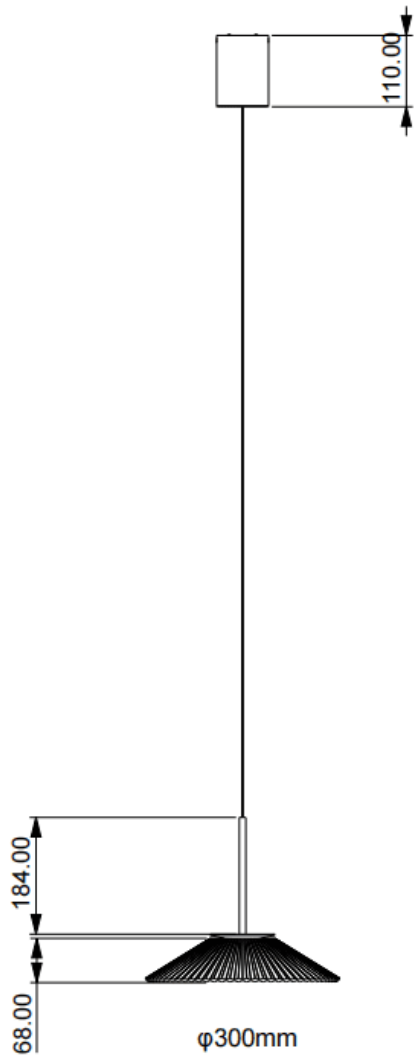

TUTU

Lavov suspended fixture from the family TUTU with a power of 18W and a beam angle of 120. Finished in Frosted silver + inner gold colour. With a total lumen output of 1370lm and a luminous efficacy of 90lm/W. Made in Die Cast Aluminum. Driver ON-OFF. CCT 3000K. Dimensions D350*H252mm.

Item code	86.S006.1301.03
Product type	Indoor
Category	Pendants
Family	TUTU
Pictograms	

Product	
Real power (W)	18
Real luminous flux (Lm)	1370
Luminous efficiency (Lm/W)	90
Beam angle (&ordm;)	120
Life time (h)	50000h L80B10
IP	20
Colour	Frosted silver + inner gold
Control gear included	Yes
Control gear	ON-OFF
Light source	LED
Type of LED	SMD
Colour temperature (K)	3000
Colour consistency (SDCM)	SDCM<3
CRI	90

Dimensions	
Product dimensions (mm)	D350*H252

Scheme

Photometry