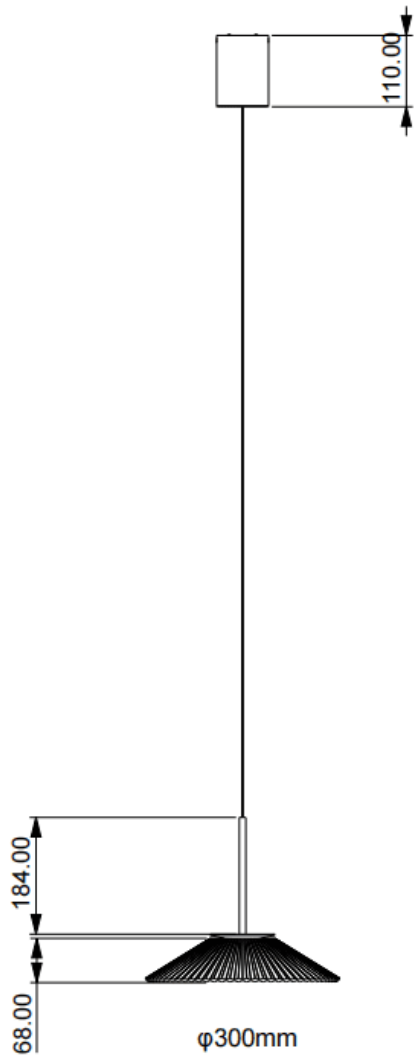

TUTU

Lavov suspended fixture from the family TUTU with a power of 18W and a beam angle of 120. Finished in Navy blue+frosted silver colour. With a total lumen output of 1370lm and a luminous efficacy of 90lm/W. Made in Die Cast Aluminum. Driver ON-OFF. CCT 3000K. Dimensions D350*H252mm.

Item code	86.S006.1301.26
Product type	Indoor
Category	Pendants
Family	TUTU
Pictograms	

Product	
Real power (W)	18
Real luminous flux (Lm)	1370
Luminous efficiency (Lm/W)	90
Beam angle (&ordm;)	120
Life time (h)	50000h L80B10
IP	20
Colour	Navy blue+frosted silver
Control gear included	Yes
Control gear	ON-OFF
Light source	LED
Type of LED	SMD
Colour temperature (K)	3000
Colour consistency (SDCM)	SDCM<3
CRI	90

Dimensions

Product dimensions (mm)	D350*H252
--------------------------------	------------------

Scheme

Photometry