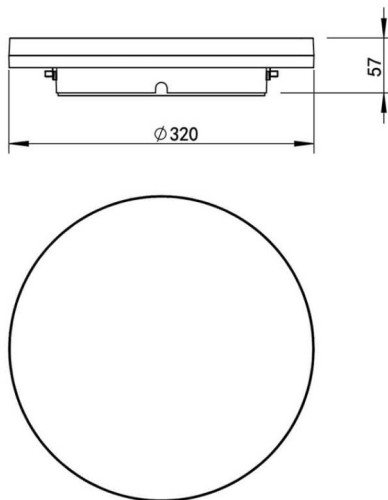

Rock down

Lavov surface sownlight from the family Rock down with a switchable power of 10/15/20W and an optics 105,5° degrees . Switchable CCT 3000/4000/6000K. With a total lumen output of 1200/1800/2400lm and a luminous efficiency of 120lm/W. Color stability SDCM3. CCT 3000/4000/6000K. On-off driver. Made in PC housing and PC cover and finished in black color. IP54and IK10 degree of protection.CRI>80.

Dimensions

Product dimensions (mm) **Ø320xH57mm**

Scheme

Item code	86.SD07.2301.02
Product type	Indoor
Category	Surface Downlights
Family	Rock
Subfamily	Rock down
Pictograms	

Product	
Real power (W)	10/15/20
Real luminous flux (Lm)	1200/1800/2400
Luminous efficiency (Lm/W)	120
Beam angle (°)	105,5°
IP	54
Colour	black
Control gear included	yes
Control gear	On-off
Power Factor	>0,9
Flicker Free	yes
Colour temperature (K)	3000/4000/6000
Colour consistency (SDCM)	SDCM<3
CRI	>80
IK	IK10