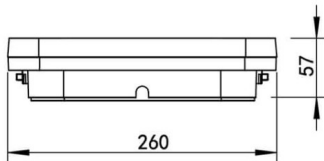

Quadro down

Lavov surface downlight from the family Quadro down with a switchable power of 8/10/15W and an optics 105,5° degrees . Switchable CCT 3000/4000/6000K. With a total lumen output of 960/1200/1800lm and a luminous efficiency of 120lm/W. Color stability SDCM3. CCT 3000/4000/6000K. On-off driver. Made in PC housing and PC cover and finished in white color. IP54and IK10 degree of protection.CRI>80.

Dimensions	
Product dimensions (mm)	L260xW260xH57mm

Scheme

Item code	86.SD08.1301.01
Product type	Indoor
Category	Surface Downlights
Family	Quadro
Subfamily	Quadro down
Pictograms	

Product	
Real power (W)	8/10/15
Real luminous flux (Lm)	960/1200/1800
Luminous efficiency (Lm/W)	120
Beam angle (º)	105,5°
IP	54
Colour	white
Control gear included	yes
Control gear	On-off
Power Factor	>0,9
Flicker Free	yes
Colour temperature (K)	3000/4000/6000
Colour consistency (SDCM)	SDCM<3
CRI	>80
IK	IK10