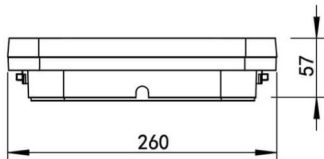

Quadro down

Lavov surface downlight from the family Quadro down with a switchable power of 8/10/15W and an optics 105,5° degrees . Switchable CCT 3000/4000/6000K. With a total lumen output of 960/1200/1800lm and a luminous efficiency of 120lm/W. Color stability SDCM3. CCT 3000/4000/6000K. On-off driver. Made in PC housing and PC cover and finished in black color. IP54and IK10 degree of protection.CRI>80.

Dimensions	
Product dimensions (mm)	L260xW260xH57mm

Scheme

Item code	86.SD08.1301.02
Product type	Indoor
Category	Surface Downlights
Family	Quadro
Subfamily	Quadro down
Pictograms	

Product	
Real power (W)	8/10/15
Real luminous flux (Lm)	960/1200/1800
Luminous efficiency (Lm/W)	120
Beam angle (°)	105,5°
IP	54
Colour	black
Control gear included	yes
Control gear	On-off
Power Factor	>0,9
Flicker Free	yes
Light source	LED
Type of LED	SMD
Colour temperature (K)	3000/4000/6000
Colour consistency (SDCM)	SDCM3
CRI	>80
IK	IK10