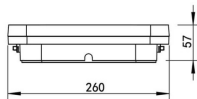

Quadro down

Lavov surface downlight from the family Quadro down with a switchable power of 8/10/15W and an optics 105,5° degrees . Switchable CCT 3000/4000/6000K. With a total lumen output of 960/1200/1800lm and a luminous efficiency of 120lm/W. Color stability SDCM80.

Item code	86.SD08.1301.02
Product type	Indoor
Category	Surface Downlights
Family	Quadro
Subfamily	Quadro down
Pictograms	

Dimensions

Product dimensions (mm) L260xW260xH57mm

Scheme

Product

Real power (W)	8/10/15
Real luminous flux (Lm)	960/1200/1800
Luminous efficiency (Lm/W)	120
Beam angle (°)	105,5°
IP	54
Colour	black
Control gear included	yes
Control gear	On-off
Power Factor	>0,9
Flicker Free	yes
Colour temperature (K)	3000/4000/6000
Colour consistency (SDCM)	SDCM<3
CRI	>80
IK	IK10