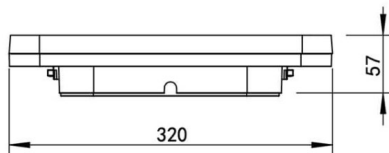

Quadro down

Lavov surface downlight from the family Quadro down with a switchable power of 10/15/20W and an optics 105,5° degrees . Switchable CCT 3000/4000/6000K. With a total lumen output of 1200/1800/2400lm and a luminous efficiency of 120lm/W. Color stability SDCM3. CCT 3000/4000/6000K. On-off driver. Made in PC housing and PC cover and finished in white color. IP54 and IK10 degree of protection. CRI > 80.

Dimensions	
Product dimensions (mm)	L320xW320xH57mm

Scheme

Item code	86.SD08.2301.01
Product type	Indoor
Category	Surface Downlights
Family	Quadro
Subfamily	Quadro down
Pictograms	

Product	
Real power (W)	10/15/20
Real luminous flux (Lm)	1200/1800/2400
Luminous efficiency (Lm/W)	120
Beam angle (°)	105,5°
IP	54
Colour	white
Control gear included	yes
Control gear	On-off
Power Factor	>0,9
Flicker Free	yes
Light source	LED
Type of LED	SMD
Colour temperature (K)	3000/4000/6000
Colour consistency (SDCM)	SDCM3
CRI	>80
IK	IK10