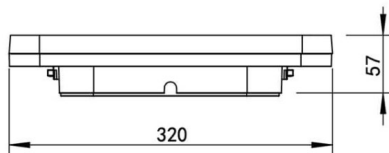

Quadro down

Lavov surface downlight from the family Quadro down with a switchable power of 10/15/20W and an optics 105,5° degrees . Switchable CCT 3000/4000/6000K. With a total lumen output of 1200/1800/2400lm and a luminous efficiency of 120lm/W. Color stability SDCM3. CCT 3000/4000/6000K. On-off driver. Made in PC housing and PC cover and finished in white color. IP54and IK10 degree of protection.CRI>80.

Dimensions	
Product dimensions (mm)	L320xW320xH57mm

Scheme

Item code	86.SD08.2301.01
Product type	Indoor
Category	Surface Downlights
Family	Quadro
Subfamily	Quadro down
Pictograms	

Product	
Real power (W)	10/15/20
Real luminous flux (Lm)	1200/1800/2400
Luminous efficiency (Lm/W)	120
Beam angle (º)	105,5°
IP	54
Colour	white
Control gear included	yes
Control gear	On-off
Power Factor	>0,9
Flicker Free	yes
Colour temperature (K)	3000/4000/6000
Colour consistency (SDCM)	SDCM<3
CRI	>80
IK	IK10