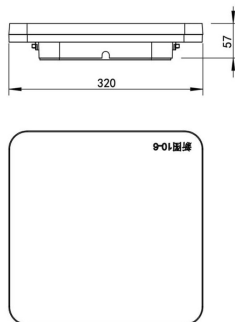

Quadro down

Lavov surface downlight from the family Quadro down with a switchable power of 10/15/20W and an optics 105,5° degrees . Switchable CCT 3000/4000/6000K. With a total lumen output of 1200/1800/2400lm and a luminous efficiency of 120lm/W. Color stability SDCM80.

Item code	86.SD08.2301.01
Product type	Indoor
Category	Surface Downlights
Family	Quadro
Subfamily	Quadro down
Pictograms	

Dimensions

Product dimensions (mm) L320xW320xH57mm

Scheme

Product

Real power (W)	10/15/20
Real luminous flux (Lm)	1200/1800/2400
Luminous efficiency (Lm/W)	120
Beam angle (°)	105,5°
IP	54
Colour	white
Control gear included	yes
Control gear	On-off
Power Factor	>0,9
Flicker Free	yes
Colour temperature (K)	3000/4000/6000
Colour consistency (SDCM)	SDCM<3
CRI	>80
IK	IK10