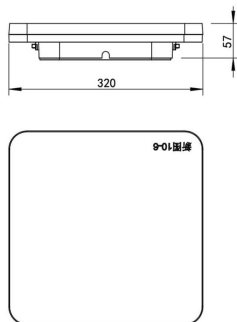

Quadro down

Lavov surface downlight from the family Quadro down with a switchable power of 10/15/20W and an optics 105,5° degrees . Switchable CCT 3000/4000/6000K. With a total lumen output of 1200/1800/2400lm and a luminous efficiency of 120lm/W. Color stability SDCM80.

Item code	86.SD08.2301.02
Product type	Indoor
Category	Surface Downlights
Family	Quadro
Subfamily	Quadro down
Pictograms	

Dimensions

Product dimensions (mm) L320xW320xH57mm

Scheme

Product	
Real power (W)	10/15/20
Real luminous flux (Lm)	1200/1800/2400
Luminous efficiency (Lm/W)	120
Beam angle (°)	105,5°
IP	54
Colour	black
Control gear included	yes
Control gear	On-off
Power Factor	>0,9
Flicker Free	yes
Colour temperature (K)	3000/4000/6000
Colour consistency (SDCM)	SDCM<3
CRI	>80
IK	IK10