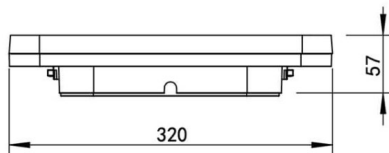

Quadro down

Lavov surface downlight from the family Quadro down with a switchable power of 10/15/20W and an optics 105,5° degrees . Switchable CCT 3000/4000/6000K. With a total lumen output of 1200/1800/2400lm and a luminous efficiency of 120lm/W. Color stability SDCM3. CCT 3000/4000/6000K. On-off driver. Made in PC housing and PC cover and finished in black color. IP54and IK10 degree of protection.CRI>80.

Dimensions	
Product dimensions (mm)	L320xW320xH57mm

Scheme

Item code	86.SD08.2301.02
Product type	Indoor
Category	Surface Downlights
Family	Quadro
Subfamily	Quadro down
Pictograms	

Product	
Real power (W)	10/15/20
Real luminous flux (Lm)	1200/1800/2400
Luminous efficiency (Lm/W)	120
Beam angle (º)	105,5°
IP	54
Colour	black
Control gear included	yes
Control gear	On-off
Power Factor	>0,9
Flicker Free	yes
Colour temperature (K)	3000/4000/6000
Colour consistency (SDCM)	SDCM<3
CRI	>80
IK	IK10