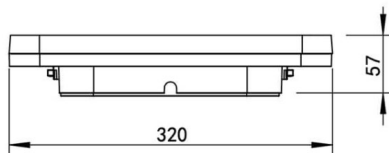

Quadro down

Lavov surface downlight from the family Quadro down with a switchable power of 10/15/20W and an optics 105,5° degrees . Switchable CCT 3000/4000/6000K. With a total lumen output of 1200/1800/2400lm and a luminous efficiency of 120lm/W. Color stability SDCM3. CCT 3000/4000/6000K. On-off driver. Made in PC housing and PC cover and finished in black color. IP54and IK10 degree of protection.CRI>80.

Dimensions

Product dimensions (mm) L320xW320xH57mm

Scheme

Item code	86.SD08.2301.02
Product type	Indoor
Category	Surface Downlights
Family	Quadro
Subfamily	Quadro down
Pictograms	

Product	
Real power (W)	10/15/20
Real luminous flux (Lm)	1200/1800/2400
Luminous efficiency (Lm/W)	120
Beam angle (°)	105,5°
IP	54
Colour	black
Control gear included	yes
Control gear	On-off
Power Factor	>0,9
Flicker Free	yes
Light source	LED
Type of LED	SMD
Colour temperature (K)	3000/4000/6000
Colour consistency (SDCM)	SDCM3
CRI	>80
IK	IK10