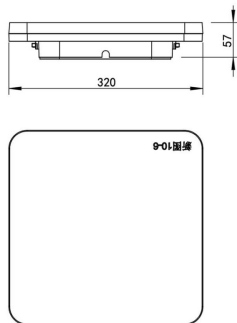

Quadro down

Lavov surface downlight from the family Quadro down with a switchable power of 10/15/20W and an optics 105,5° degrees . Switchable CCT 3000/4000/6000K. With a total lumen output of 1200/1800/2400lm and a luminous efficiency of 120lm/W. Color stability SDCM80.

Item code	86.SD08.2301.02
Product type	Indoor
Category	Surface Downlights
Family	Quadro
Subfamily	Quadro down

Pictograms

Dimensions

Product dimensions (mm) L320xW320xH57mm

Scheme

Product

Real power (W)	10/15/20
Real luminous flux (Lm)	1200/1800/2400
Luminous efficiency (Lm/W)	120
Beam angle (°)	105,5°
IP	54
Colour	black
Control gear included	yes
Control gear	On-off
Power Factor	>0,9
Flicker Free	yes
Colour temperature (K)	3000/4000/6000
Colour consistency (SDCM)	SDCM<3
CRI	>80
IK	IK10