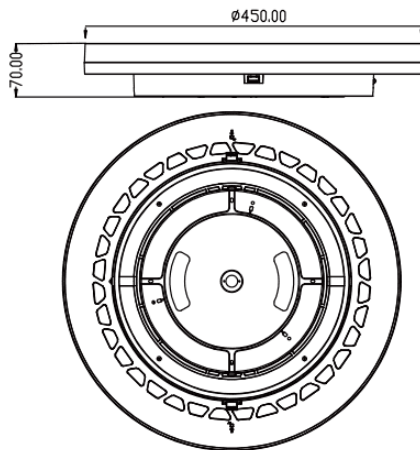

### Rock up&down

Lavov surface sownlight from the family Rock up&down with a switchable power of 28/32/35W and an optics 150° down, 110° up degrees . Switchable CCT 3000/4000/6000K. With a total lumen output of 3300/3800/4200lm and a luminous efficiency of 120lm/W. Color stability SDCM<3. CCT 3000/4000/6000K. On-off driver. Made in PC housing and PC cover and finished in white color. IP54and IK10 degree of protection.CRI>80.

#### Dimensions

Product dimensions (mm) **Ø450xH70mm**

#### Scheme

Item code	86.SD09.2301.01
Product type	Indoor
Category	Surface Downlights
Family	Rock
Subfamily	Rock up&down

#### Pictograms

Product	
Real power (W)	28/32/35
Real luminous flux (Lm)	3300/3800/4200
Luminous efficiency (Lm/W)	120
Beam angle (°)	150° down, 110° up
IP	54
Colour	white
Control gear included	yes
Control gear	On-off
Power Factor	>0,9
Flicker Free	yes
Light source	LED
Type of LED	SMD
Colour temperature (K)	3000/4000/6000
Colour consistency (SDCM)	SDCM3
CRI	>80
IK	IK10