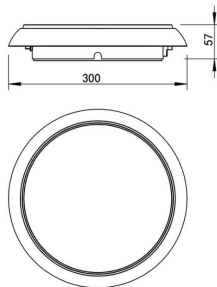

Rock up&down

Lavov surface sownlight from the family Rock up&down with a switchable power of 28/32/35W and an optics 150° down, 110° up degrees . Switchable CCT 3000/4000/6000K. With a total lumen output of 3300/3800/4200lm and a luminous efficiency of 120lm/W. Color stability SDCM80.

Item code	86.SD09.2301.02
Product type	Indoor
Category	Surface Downlights
Family	Rock
Subfamily	Rock up&down

Pictograms

Dimensions

Product dimensions (mm) **Ø450xH70mm**

Scheme

Product

Real power (W)	28/32/35
Real luminous flux (Lm)	3300/3800/4200
Luminous efficiency (Lm/W)	120
Beam angle (°)	150° down, 110° up
IP	54
Colour	black
Control gear included	yes
Control gear	On-off
Power Factor	>0,9
Flicker Free	yes
Colour temperature (K)	3000/4000/6000
Colour consistency (SDCM)	SDCM<3
CRI	>80
IK	IK10