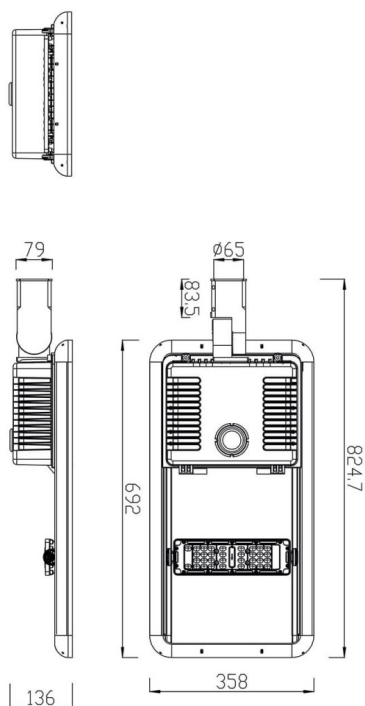

Space solar

Lavov Solar Street light luminaire from the family Space solar, with a power of 20W and a Type II-M 80*150 type lighting distribution. With a total lumen output of 3700 and a luminous efficacy of 185lm/W. Made in Die cast aluminium housing and PMMA lenses.. IP66. CRI>70 . CCT 4000K. Driver . Finished in grey color.

Item code	86.S008.2310.03
Product type	Outdoor
Category	Solar Street Lights
Family	Space solar
Pictograms	<div style="display: flex; gap: 10px;"> <div style="border: 1px solid black; padding: 2px;">CRI 80</div> <div style="border: 1px solid black; padding: 2px;">IP 66</div> </div>

Product	
Real power (W)	20
Real luminous flux (Lm)	3700
Luminous efficiency (Lm/W)	185
Beam angle (°)	Type II-M 80*150
IP	66
Colour	grey
Chip Brand	Osram
Control gear included	yes
Light source	LED
Type of LED	Osram 5050
Colour temperature (K)	4000K
Colour consistency (SDCM)	5SDCM
CRI	>70
IK	IK10

Scheme

Photometry