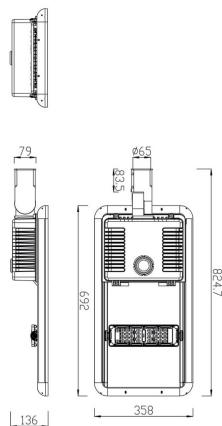

Space solar

Lavov Solar Street light luminaire from the family Space solar, with a power of 20W and a Type II-M 80*150 type lighting distribution. With a total lumen output of 3700 and a luminous efficacy of 185lm/W. Made in Die cast aluminium housing and PMMA lenses.. IP66. CRI>70 . CCT 4000K. Driver . Finished in grey color.

Item code	86.SO08.2310.03
Product type	Outdoor
Category	Solar Street Lights
Family	Space solar
Pictograms	<div style="display: flex; gap: 10px;"> <div style="border: 1px solid black; padding: 2px;">CRI 80</div> <div style="border: 1px solid black; padding: 2px;">IP 66</div> </div>

Scheme

Product

Real power (W)	20
Real luminous flux (Lm)	3700
Luminous efficiency (Lm/W)	185
Beam angle (°)	Type II-M 80*150
IP	66
Colour	grey
Chip Brand	Osram
Control gear included	yes
Light source	LED
Type of LED	Osram 5050
Colour temperature (K)	4000K
Colour consistency (SDCM)	<5SDCM
CRI	>70
IK	IK10