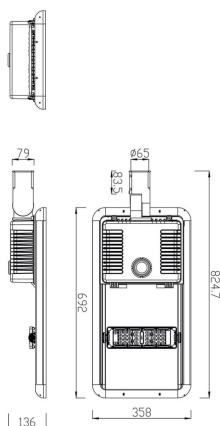

Space solar

Lavov Solar Street light luminaire from the family Space solar, with a power of 20W and a Type II-S 30*150 type lighting distribution. With a total lumen output of 3700 and a luminous efficacy of 185lm/W. Made in Die cast aluminium housing and PMMA lenses.. IP66. CRI>70 . CCT 4000K. Driver . Finished in grey color.

Item code 86.S008.2320.03

Product type Outdoor

Category Solar Street Lights

Family Space solar

Pictograms

CRI
80

IP
66

Scheme

Product

Real power (W) 20

Real luminous flux (Lm) 3700

Luminous efficiency (Lm/W) 185

Beam angle (°) Type II-S 30*150

IP 66

Colour grey

Chip Brand Osram