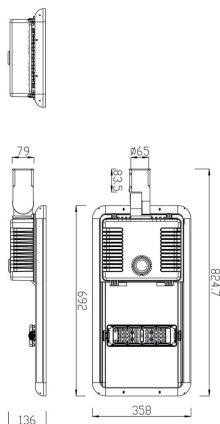

Space solar

Lavov Solar Street light luminaire from the family Space solar, with a power of 20W and a Type II-S 30*150 type lighting distribution. With a total lumen output of 3700 and a luminous efficacy of 185lm/W. Made in Die cast aluminium housing and PMMA lenses.. IP66. CRI>70 . CCT 4000K. Driver . Finished in grey color.

Item code 86.S008.2320.03

Product type Outdoor

Category Solar Street Lights

Family Space solar

Pictograms

Scheme

Product

Real power (W) 20

Real luminous flux (Lm) 3700

Luminous efficiency (Lm/W) 185

Beam angle (°) Type II-S 30*150

IP 66

Colour grey

Chip Brand Osram

Control gear included yes

Light source LED