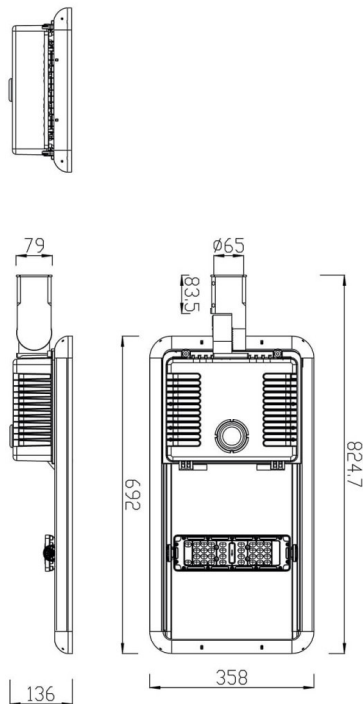

Space solar

Lavov Solar Street light luminaire from the family Space solar, with a power of 20W and a Type II-S 30*150 type lighting distribution. With a total lumen output of 3700 and a luminous efficacy of 185lm/W. Made in Die cast aluminium housing and PMMA lenses.. IP66. CRI>70 . CCT 4000K. Driver . Finished in grey color.

Scheme

Item code	86.S008.2320.03
Product type	Outdoor
Category	Solar Street Lights
Family	Space solar
Pictograms	<div style="display: flex; gap: 10px;"> <div style="border: 1px solid black; padding: 2px;">CRI 80</div> <div style="border: 1px solid black; padding: 2px;">IP 66</div> </div>

Product	
Real power (W)	20
Real luminous flux (Lm)	3700
Luminous efficiency (Lm/W)	185
Beam angle (°)	Type II-S 30*150
IP	66
Colour	grey
Chip Brand	Osram
Control gear included	yes
Light source	LED
Type of LED	Osram 5050
Colour temperature (K)	4000K
Colour consistency (SDCM)	5SDCM
CRI	>70
IK	IK10