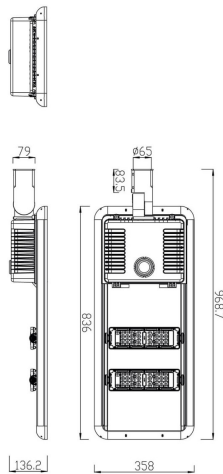

Space solar

Lavov Solar Street light luminaire from the family Space solar, with a power of 30W and a Type II-M 80*150 type lighting distribution. With a total lumen output of 5550 and a luminous efficacy of 185lm/W. Made in Die cast aluminium housing and PMMA lenses.. IP66. CRI>70 . CCT 4000K. Driver . Finished in grey color.

Item code	86.S008.3310.03
Product type	Outdoor
Category	Solar Street Lights
Family	Space solar
Pictograms	<div style="display: flex; gap: 10px;"> <div style="border: 1px solid black; padding: 2px;">CRI 80</div> <div style="border: 1px solid black; padding: 2px;">IP 66</div> </div>

Scheme

Product	
Real power (W)	30
Real luminous flux (Lm)	5550
Luminous efficiency (Lm/W)	185
Beam angle (°)	Type II-M 80*150
IP	66
Colour	grey
Chip Brand	Osram
Control gear included	yes
Light source	LED
Type of LED	Osram 5050
Colour temperature (K)	4000K
Colour consistency (SDCM)	<5SDCM
CRI	>70
IK	IK10