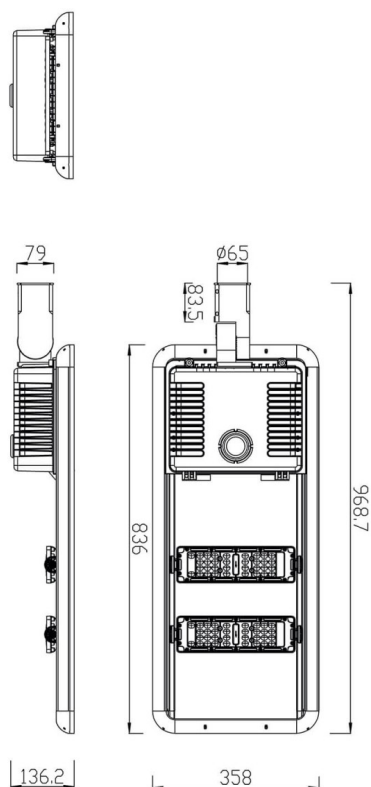

Space solar

Lavov Solar Street light luminaire from the family Space solar, with a power of 30W and a Type II-M 80*150 type lighting distribution. With a total lumen output of 5550 and a luminous efficacy of 185lm/W. Made in Die cast aluminium housing and PMMA lenses.. IP66. CRI>70 . CCT 4000K. Driver . Finished in grey color.

Item code	86.S008.3310.03
Product type	Outdoor
Category	Solar Street Lights
Family	Space solar
Pictograms	<div style="display: flex; gap: 10px;"> <div style="border: 1px solid grey; border-radius: 5px; padding: 2px 5px;">CRI 80</div> <div style="border: 1px solid grey; border-radius: 5px; padding: 2px 5px;">IP 66</div> </div>

Product	
Real power (W)	30
Real luminous flux (Lm)	5550
Luminous efficiency (Lm/W)	185
Beam angle (°)	Type II-M 80*150
IP	66
Colour	grey
Chip Brand	Osram
Control gear included	yes
Light source	LED
Type of LED	Osram 5050
Colour temperature (K)	4000K
Colour consistency (SDCM)	5SDCM
CRI	>70
IK	IK10

Scheme

Photometry