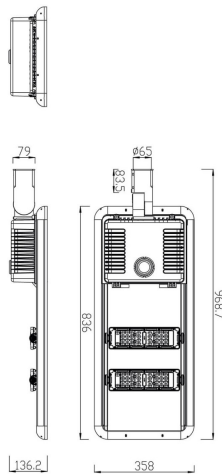

Space solar

Lavov Solar Street light luminaire from the family Space solar, with a power of 30W and a Type II-S 30*150 type lighting distribution. With a total lumen output of 5550 and a luminous efficacy of 185lm/W. Made in Die cast aluminium housing and PMMA lenses.. IP66. CRI>70 . CCT 4000K. Driver . Finished in grey color.

Item code	86.S008.3320.03
Product type	Outdoor
Category	Solar Street Lights
Family	Space solar
Pictograms	<div style="display: flex; gap: 10px;"> <div style="border: 1px solid black; padding: 2px;">CRI 80</div> <div style="border: 1px solid black; padding: 2px;">IP 66</div> </div>

Scheme

Product	
Real power (W)	30
Real luminous flux (Lm)	5550
Luminous efficiency (Lm/W)	185
Beam angle (°)	Type II-S 30*150
IP	66
Colour	grey
Chip Brand	Osram
Control gear included	yes
Light source	LED
Type of LED	Osram 5050
Colour temperature (K)	4000K
Colour consistency (SDCM)	<5SDCM
CRI	>70
IK	IK10