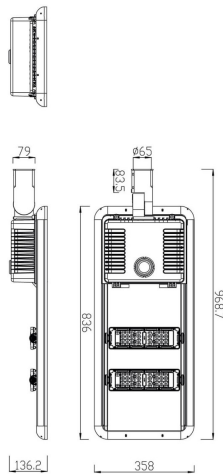

Space solar

Lavov Solar Street light luminaire from the family Space solar, with a power of 30W and a Type II-S 30*150 type lighting distribution. With a total lumen output of 5550 and a luminous efficacy of 185lm/W. Made in Die cast aluminium housing and PMMA lenses.. IP66. CRI>70 . CCT 4000K. Driver . Finished in grey color.

Item code	86.S008.3320.03
Product type	Outdoor
Category	Solar Street Lights
Family	Space solar
Pictograms	<div style="display: flex; gap: 10px;"> <div style="border: 1px solid black; padding: 2px;">CRI 80</div> <div style="border: 1px solid black; padding: 2px;">IP 66</div> </div>

Scheme

Product

Real power (W)	30
Real luminous flux (Lm)	5550
Luminous efficiency (Lm/W)	185
Beam angle (°)	Type II-S 30*150
IP	66
Colour	grey
Chip Brand	Osram
Control gear included	yes
Light source	LED
Type of LED	Osram 5050
Colour temperature (K)	4000K
Colour consistency (SDCM)	<5SDCM
CRI	>70
IK	IK10