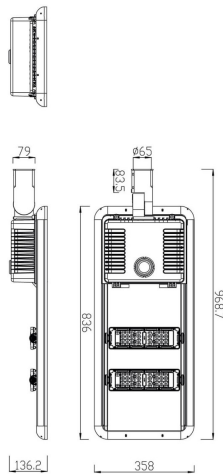

Space solar

Lavov Solar Street light luminaire from the family Space solar, with a power of 30W and a Type II-S 30*150 type lighting distribution. With a total lumen output of 5550 and a luminous efficacy of 185lm/W. Made in Die cast aluminium housing and PMMA lenses.. IP66. CRI>70 . CCT 4000K. Driver . Finished in grey color.

Item code	86.S008.3320.03
Product type	Outdoor
Category	Solar Street Lights
Family	Space solar
Pictograms	<div style="display: flex; gap: 10px;"> <div style="border: 1px solid black; padding: 2px;">CRI 80</div> <div style="border: 1px solid black; padding: 2px;">IP 66</div> </div>

Scheme

Product	
Real power (W)	30
Real luminous flux (Lm)	5550
Luminous efficiency (Lm/W)	185
Beam angle (°)	Type II-S 30*150
IP	66
Colour	grey
Chip Brand	Osram
Control gear included	yes
Light source	LED
Type of LED	Osram 5050
Colour temperature (K)	4000K
Colour consistency (SDCM)	<5SDCM
CRI	>70
IK	IK10