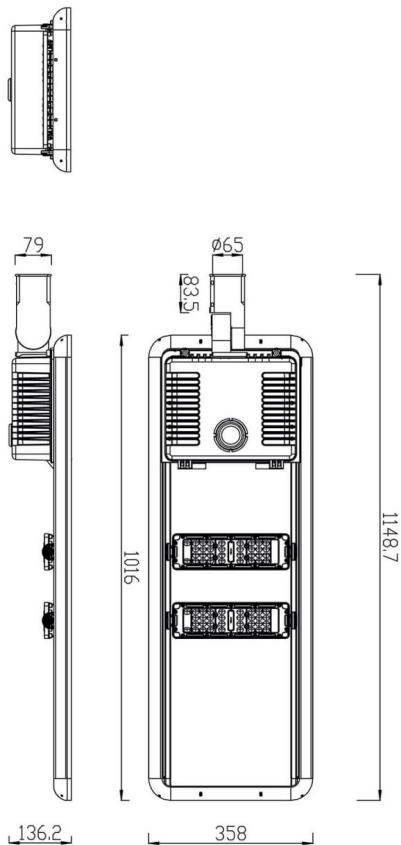

Space solar

Lavov Solar Street light luminaire from the family Space solar, with a power of 40W and a Type II-M 80*150 type lighting distribution. With a total lumen output of 7400 and a luminous efficacy of 185lm/W. Made in Die cast aluminium housing and PMMA lenses.. IP66. CRI>70 . CCT 4000K. Driver . Finished in grey color.

Item code	86.S008.4310.03
Product type	Outdoor
Category	Solar Street Lights
Family	Space solar
Pictograms	<div style="display: flex; gap: 10px;"> <div style="border: 1px solid black; border-radius: 5px; padding: 2px 5px;">CRI 80</div> <div style="border: 1px solid black; border-radius: 5px; padding: 2px 5px;">IP 66</div> </div>

Product	
Real power (W)	40
Real luminous flux (Lm)	7400
Luminous efficiency (Lm/W)	185
Beam angle (°)	Type II-M 80*150
IP	66
Colour	grey
Chip Brand	Osram
Control gear included	yes
Light source	LED
Type of LED	Osram 5050
Colour temperature (K)	4000K
Colour consistency (SDCM)	5SDCM
CRI	>70
IK	IK10

Scheme

Photometry