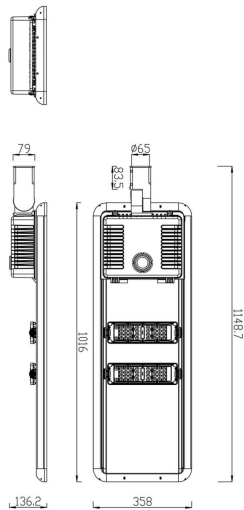

Space solar

Lavov Solar Street light luminaire from the family Space solar, with a power of 40W and a Type II-M 80*150 type lighting distribution. With a total lumen output of 7400 and a luminous efficacy of 185lm/W. Made in Die cast aluminium housing and PMMA lenses.. IP66. CRI>70 . CCT 4000K. Driver . Finished in grey color.

Item code	86.S008.4310.03
Product type	Outdoor
Category	Solar Street Lights
Family	Space solar
Pictograms	<div style="display: flex; gap: 10px;"> <div style="border: 1px solid black; padding: 2px;">CRI 80</div> <div style="border: 1px solid black; padding: 2px;">IP 66</div> </div>

Scheme

Product	
Real power (W)	40
Real luminous flux (Lm)	7400
Luminous efficiency (Lm/W)	185
Beam angle (°)	Type II-M 80*150
IP	66
Colour	grey
Chip Brand	Osram
Control gear included	yes
Light source	LED
Type of LED	Osram 5050
Colour temperature (K)	4000K
Colour consistency (SDCM)	<5SDCM
CRI	>70
IK	IK10