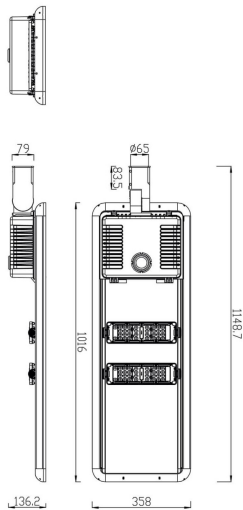

Space solar

Lavov Solar Street light luminaire from the family Space solar, with a power of 40W and a Type II-M 80*150 type lighting distribution. With a total lumen output of 7400 and a luminous efficacy of 185lm/W. Made in Die cast aluminium housing and PMMA lenses.. IP66. CRI>70 . CCT 4000K. Driver . Finished in grey color.

Item code	86.S008.4310.03
Product type	Outdoor
Category	Solar Street Lights
Family	Space solar
Pictograms	<div style="display: flex; gap: 10px;"> <div style="border: 1px solid black; padding: 2px;">CRI 80</div> <div style="border: 1px solid black; padding: 2px;">IP 66</div> </div>

Scheme

Product

Real power (W)	40
Real luminous flux (Lm)	7400
Luminous efficiency (Lm/W)	185
Beam angle (°)	Type II-M 80*150
IP	66
Colour	grey
Chip Brand	Osram
Control gear included	yes
Light source	LED
Type of LED	Osram 5050
Colour temperature (K)	4000K
Colour consistency (SDCM)	<5SDCM
CRI	>70
IK	IK10