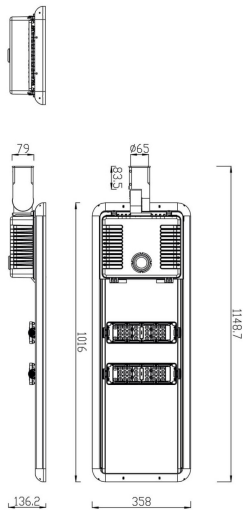

Space solar

Lavov Solar Street light luminaire from the family Space solar, with a power of 40W and a Type II-S 30*150 type lighting distribution. With a total lumen output of 7400 and a luminous efficacy of 185lm/W. Made in Die cast aluminium housing and PMMA lenses.. IP66. CRI>70 . CCT 4000K. Driver . Finished in grey color.

Item code	86.S008.4320.03
Product type	Outdoor
Category	Solar Street Lights
Family	Space solar
Pictograms	<div style="display: flex; gap: 10px;"> <div style="border: 1px solid black; padding: 2px;">CRI 80</div> <div style="border: 1px solid black; padding: 2px;">IP 66</div> </div>

Scheme

Product	
Real power (W)	40
Real luminous flux (Lm)	7400
Luminous efficiency (Lm/W)	185
Beam angle (°)	Type II-S 30*150
IP	66
Colour	grey
Chip Brand	Osram
Control gear included	yes
Light source	LED
Type of LED	Osram 5050
Colour temperature (K)	4000K
Colour consistency (SDCM)	<5SDCM
CRI	>70
IK	IK10