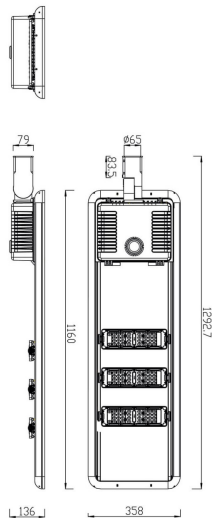

Space solar

Lavov Solar Street light luminaire from the family Space solar, with a power of 50W and a Type II-S 30*150 type lighting distribution. With a total lumen output of 9250 and a luminous efficacy of 185lm/W. Made in Die cast aluminium housing and PMMA lenses.. IP66. CRI>70 . CCT 4000K. Driver . Finished in grey color.

Item code	86.S008.5320.03
Product type	Outdoor
Category	Solar Street Lights
Family	Space solar
Pictograms	<div style="display: flex; gap: 10px;"> <div style="border: 1px solid black; padding: 2px;">CRI 80</div> <div style="border: 1px solid black; padding: 2px;">IP 66</div> </div>

Scheme

Product	
Real power (W)	50
Real luminous flux (Lm)	9250
Luminous efficiency (Lm/W)	185
Beam angle (°)	Type II-S 30*150
IP	66
Colour	grey
Chip Brand	Osram
Control gear included	yes
Light source	LED
Type of LED	Osram 5050
Colour temperature (K)	4000K
Colour consistency (SDCM)	<5SDCM
CRI	>70
IK	IK10