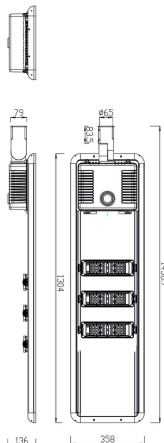

Space solar

Lavov Solar Street light luminaire from the family Space solar, with a power of 60W and a Type II-M 80*150 type lighting distribution. With a total lumen output of 11100 and a luminous efficacy of 185lm/W. Made in Die cast aluminium housing and PMMA lenses.. IP66. CRI>70 . CCT 4000K. Driver . Finished in grey color.

Item code	86.SO08.6310.03
Product type	Outdoor
Category	Solar Street Lights
Family	Space solar
Pictograms	<div style="display: flex; gap: 10px;"> <div style="border: 1px solid black; padding: 2px;">CRI 80</div> <div style="border: 1px solid black; padding: 2px;">IP 66</div> </div>

Scheme

Product

Real power (W)	60
Real luminous flux (Lm)	11100
Luminous efficiency (Lm/W)	185
Beam angle (°)	Type II-M 80*150
IP	66
Colour	grey
Chip Brand	Osram
Control gear included	yes
Light source	LED
Type of LED	Osram 5050
Colour temperature (K)	4000K
Colour consistency (SDCM)	<5SDCM
CRI	>70
IK	IK10