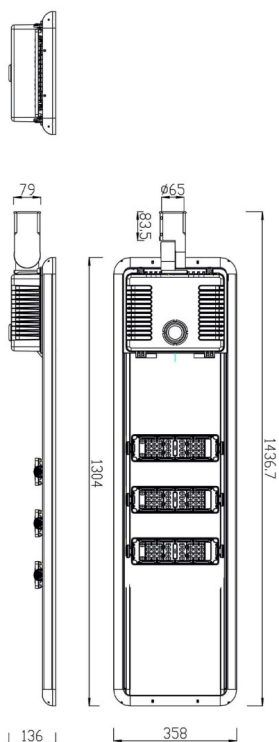

Space solar

Lavov Solar Street light luminaire from the family Space solar, with a power of 60W and a Type II-M 80*150 type lighting distribution. With a total lumen output of 11100 and a luminous efficacy of 185lm/W. Made in Die cast aluminium housing and PMMA lenses.. IP66. CRI>70 . CCT 4000K. Driver . Finished in grey color.

Item code	86.S008.6310.03
Product type	Outdoor
Category	Solar Street Lights
Family	Space solar
Pictograms	<div style="display: flex; gap: 10px;"> <div style="border: 1px solid black; border-radius: 5px; padding: 2px 5px;">CRI 80</div> <div style="border: 1px solid black; border-radius: 5px; padding: 2px 5px;">IP 66</div> </div>

Product	
Real power (W)	60
Real luminous flux (Lm)	11100
Luminous efficiency (Lm/W)	185
Beam angle (°)	Type II-M 80*150
IP	66
Colour	grey
Chip Brand	Osram
Control gear included	yes
Light source	LED
Type of LED	Osram 5050
Colour temperature (K)	4000K
Colour consistency (SDCM)	5SDCM
CRI	>70
IK	IK10

Scheme

Photometry