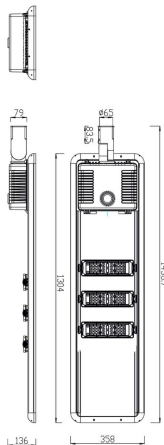

Space solar

Lavov Solar Street light luminaire from the family Space solar, with a power of 60W and a Type II-M 80*150 type lighting distribution. With a total lumen output of 11100 and a luminous efficacy of 185lm/W. Made in Die cast aluminium housing and PMMA lenses.. IP66. CRI>70 . CCT 4000K. Driver . Finished in grey color.

Item code	86.SO08.6310.03
Product type	Outdoor
Category	Solar Street Lights
Family	Space solar
Pictograms	<div style="display: flex; gap: 10px;"> <div style="border: 1px solid black; padding: 2px;">CRI 80</div> <div style="border: 1px solid black; padding: 2px;">IP 66</div> </div>

Scheme

Product	
Real power (W)	60
Real luminous flux (Lm)	11100
Luminous efficiency (Lm/W)	185
Beam angle (°)	Type II-M 80*150
IP	66
Colour	grey
Chip Brand	Osram
Control gear included	yes
Light source	LED
Type of LED	Osram 5050
Colour temperature (K)	4000K
Colour consistency (SDCM)	<5SDCM
CRI	>70
IK	IK10