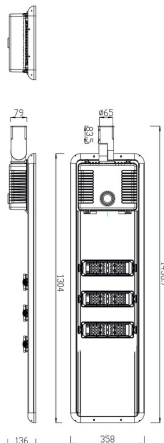

Space solar

Lavov Solar Street light luminaire from the family Space solar, with a power of 60W and a Type II-S 30*150 type lighting distribution. With a total lumen output of 11100 and a luminous efficacy of 185lm/W. Made in Die cast aluminium housing and PMMA lenses.. IP66. CRI>70 . CCT 4000K. Driver . Finished in grey color.

Item code	86.S008.6320.03
Product type	Outdoor
Category	Solar Street Lights
Family	Space solar
Pictograms	<div style="display: flex; gap: 10px;"> <div style="border: 1px solid black; padding: 2px;">CRI 80</div> <div style="border: 1px solid black; padding: 2px;">IP 66</div> </div>

Scheme

Product	
Real power (W)	60
Real luminous flux (Lm)	11100
Luminous efficiency (Lm/W)	185
Beam angle (°)	Type II-S 30*150
IP	66
Colour	grey
Chip Brand	Osram
Control gear included	yes
Light source	LED
Type of LED	Osram 5050
Colour temperature (K)	4000K
Colour consistency (SDCM)	<5SDCM
CRI	>70
IK	IK10