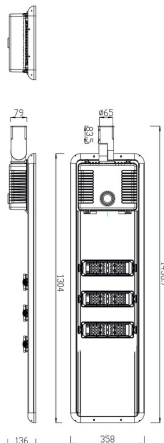

Space solar

Lavov Solar Street light luminaire from the family Space solar, with a power of 60W and a Type II-S 30*150 type lighting distribution. With a total lumen output of 11100 and a luminous efficacy of 185lm/W. Made in Die cast aluminium housing and PMMA lenses.. IP66. CRI>70 . CCT 4000K. Driver . Finished in grey color.

Item code	86.S008.6320.03
Product type	Outdoor
Category	Solar Street Lights
Family	Space solar
Pictograms	<div style="display: flex; gap: 10px;"> <div style="border: 1px solid black; padding: 2px;">CRI 80</div> <div style="border: 1px solid black; padding: 2px;">IP 66</div> </div>

Scheme

Product

Real power (W)	60
Real luminous flux (Lm)	11100
Luminous efficiency (Lm/W)	185
Beam angle (°)	Type II-S 30*150
IP	66
Colour	grey
Chip Brand	Osram
Control gear included	yes
Light source	LED
Type of LED	Osram 5050
Colour temperature (K)	4000K
Colour consistency (SDCM)	<5SDCM
CRI	>70
IK	IK10