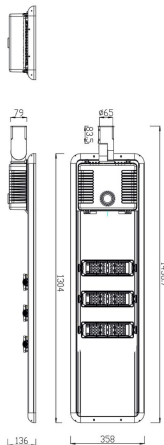

Space solar

Lavov Solar Street light luminaire from the family Space solar, with a power of 60W and a Type II-S 30*150 type lighting distribution. With a total lumen output of 11100 and a luminous efficacy of 185lm/W. Made in Die cast aluminium housing and PMMA lenses.. IP66. CRI>70 . CCT 4000K. Driver . Finished in grey color.

Item code	86.S008.6320.03
Product type	Outdoor
Category	Solar Street Lights
Family	Space solar
Pictograms	<div style="display: flex; gap: 10px;"> <div style="border: 1px solid black; padding: 2px;">CRI 80</div> <div style="border: 1px solid black; padding: 2px;">IP 66</div> </div>

Scheme

Product	
Real power (W)	60
Real luminous flux (Lm)	11100
Luminous efficiency (Lm/W)	185
Beam angle (°)	Type II-S 30*150
IP	66
Colour	grey
Chip Brand	Osram
Control gear included	yes
Light source	LED
Type of LED	Osram 5050
Colour temperature (K)	4000K
Colour consistency (SDCM)	<5SDCM
CRI	>70
IK	IK10