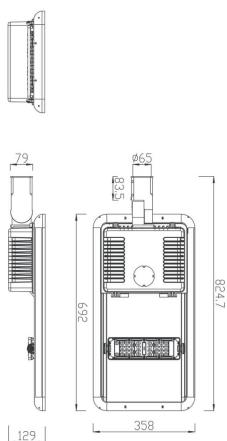

Space solar

Lavov Solar Street light luminaire from the family Space solar, with a power of 20W and a Type II-M 80*150 type lighting distribution. With a total lumen output of 3700 and a luminous efficacy of 185lm/W. Made in Die cast aluminium housing and PMMA lenses.. IP66. CRI>70 . CCT 4000K. Driver . Finished in grey color.

Item code	86.S009.2310.03
Product type	Outdoor
Category	Solar Street Lights
Family	Space solar
Pictograms	<div style="display: flex; gap: 10px;"> <div style="border: 1px solid black; padding: 2px;">CRI 80</div> <div style="border: 1px solid black; padding: 2px;">IP 66</div> </div>

Scheme

Product

Real power (W)	20
Real luminous flux (Lm)	3700
Luminous efficiency (Lm/W)	185
Beam angle (°)	Type II-M 80*150
IP	66
Colour	grey
Chip Brand	Osram
Control gear included	yes
Light source	LED
Type of LED	Osram 5050
Colour temperature (K)	4000K
Colour consistency (SDCM)	<5SDCM
CRI	>70
IK	IK10