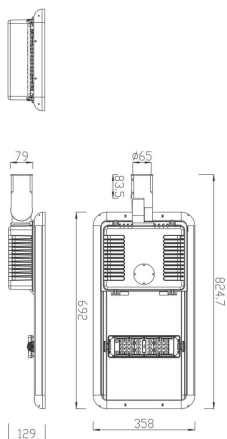

Space solar

Lavov Solar Street light luminaire from the family Space solar, with a power of 20W and a Type II-S 30*150 type lighting distribution. With a total lumen output of 3700 and a luminous efficacy of 185lm/W. Made in Die cast aluminium housing and PMMA lenses.. IP66. CRI>70 . CCT 4000K. Driver . Finished in grey color.

Item code 86.S009.2320.03

Product type Outdoor

Category Solar Street Lights

Family Space solar

Pictograms

Scheme

Product

Real power (W) 20

Real luminous flux (Lm) 3700

Luminous efficiency (Lm/W) 185

Beam angle (°) Type II-S 30*150

IP 66

Colour grey

Chip Brand Osram

Control gear included yes

Light source LED