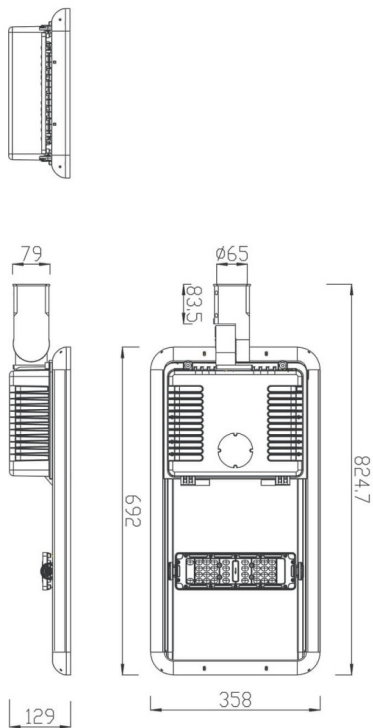

Space solar

Lavov Solar Street light luminaire from the family Space solar, with a power of 20W and a Type II-S 30*150 type lighting distribution. With a total lumen output of 3700 and a luminous efficacy of 185lm/W. Made in Die cast aluminium housing and PMMA lenses.. IP66. CRI>70 . CCT 4000K. Driver . Finished in grey color.

Scheme

Item code	86.S009.2320.03
Product type	Outdoor
Category	Solar Street Lights
Family	Space solar
Pictograms	<div style="display: flex; gap: 10px;"> <div style="border: 1px solid black; padding: 2px;">CRI 80</div> <div style="border: 1px solid black; padding: 2px;">IP 66</div> </div>

Product	
Real power (W)	20
Real luminous flux (Lm)	3700
Luminous efficiency (Lm/W)	185
Beam angle (°)	Type II-S 30*150
IP	66
Colour	grey
Chip Brand	Osram
Control gear included	yes
Light source	LED
Type of LED	Osram 5050
Colour temperature (K)	4000K
Colour consistency (SDCM)	5SDCM
CRI	>70
IK	IK10