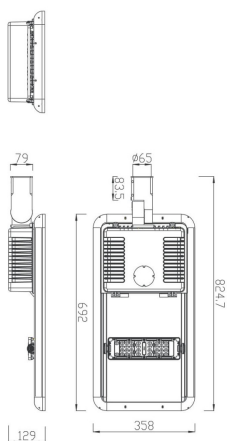

Space solar

Lavov Solar Street light luminaire from the family Space solar, with a power of 20W and a Type II-S 30*150 type lighting distribution. With a total lumen output of 3700 and a luminous efficacy of 185lm/W. Made in Die cast aluminium housing and PMMA lenses.. IP66. CRI>70 . CCT 4000K. Driver . Finished in grey color.

Item code 86.S009.2320.03

Product type Outdoor

Category Solar Street Lights

Family Space solar

Pictograms

CRI
80

IP
66

Scheme

Product

Real power (W) 20

Real luminous flux (Lm) 3700

Luminous efficiency (Lm/W) 185

Beam angle (°) Type II-S 30*150

IP 66

Colour grey

Chip Brand Osram