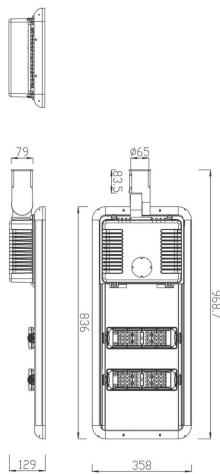

Space solar

Lavov Solar Street light luminaire from the family Space solar, with a power of 30W and a Type II-M 80*150 type lighting distribution. With a total lumen output of 5550 and a luminous efficacy of 185lm/W. Made in Die cast aluminium housing and PMMA lenses.. IP66. CRI>70 . CCT 4000K. Driver . Finished in grey color.

Item code	86.S009.3310.03
Product type	Outdoor
Category	Solar Street Lights
Family	Space solar
Pictograms	<div style="display: flex; gap: 10px;"> <div style="border: 1px solid black; padding: 2px;">CRI 80</div> <div style="border: 1px solid black; padding: 2px;">IP 66</div> </div>

Scheme

Product	
Real power (W)	30
Real luminous flux (Lm)	5550
Luminous efficiency (Lm/W)	185
Beam angle (°)	Type II-M 80*150
IP	66
Colour	grey
Chip Brand	Osram
Control gear included	yes
Light source	LED
Type of LED	Osram 5050
Colour temperature (K)	4000K
Colour consistency (SDCM)	<5SDCM
CRI	>70
IK	IK10