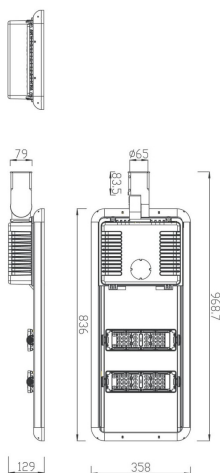

Space solar

Lavov Solar Street light luminaire from the family Space solar, with a power of 30W and a Type II-S 30*150 type lighting distribution. With a total lumen output of 5550 and a luminous efficacy of 185lm/W. Made in Die cast aluminium housing and PMMA lenses.. IP66. CRI>70 . CCT 4000K. Driver . Finished in grey color.

Item code 86.S009.3320.03

Product type Outdoor

Category Solar Street Lights

Family Space solar

Pictograms

CRI
80

IP
66

Scheme

Product

Real power (W) 30

Real luminous flux (Lm) 5550

Luminous efficiency (Lm/W) 185

Beam angle (°) Type II-S 30*150

IP 66

Colour grey

Chip Brand Osram