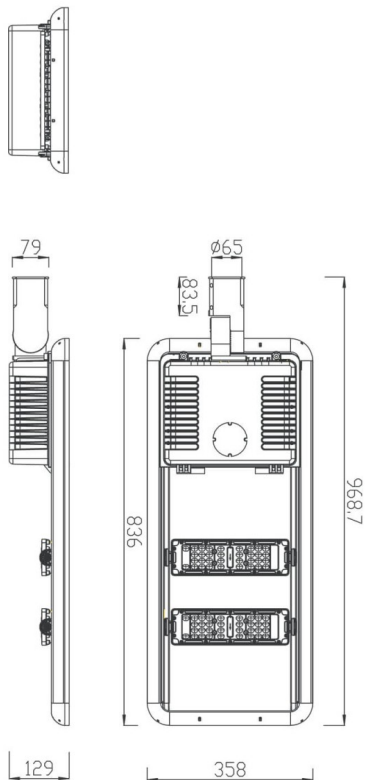

Space solar

Lavov Solar Street light luminaire from the family Space solar, with a power of 30W and a Type II-S 30*150 type lighting distribution. With a total lumen output of 5550 and a luminous efficacy of 185lm/W. Made in Die cast aluminium housing and PMMA lenses.. IP66. CRI>70 . CCT 4000K. Driver . Finished in grey color.

Scheme

Item code	86.S009.3320.03
Product type	Outdoor
Category	Solar Street Lights
Family	Space solar
Pictograms	<div style="display: flex; gap: 10px;"> <div style="border: 1px solid black; border-radius: 50%; padding: 2px 5px;">CRI 80</div> <div style="border: 1px solid black; border-radius: 50%; padding: 2px 5px;">IP 66</div> </div>

Product	
Real power (W)	30
Real luminous flux (Lm)	5550
Luminous efficiency (Lm/W)	185
Beam angle (°)	Type II-S 30*150
IP	66
Colour	grey
Chip Brand	Osram
Control gear included	yes
Light source	LED
Type of LED	Osram 5050
Colour temperature (K)	4000K
Colour consistency (SDCM)	5SDCM
CRI	>70
IK	IK10