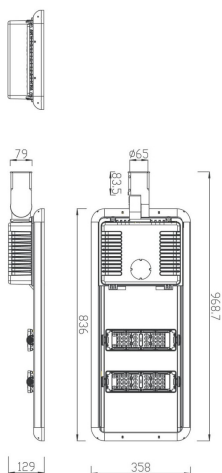

Space solar

Lavov Solar Street light luminaire from the family Space solar, with a power of 30W and a Type II-S 30*150 type lighting distribution. With a total lumen output of 5550 and a luminous efficacy of 185lm/W. Made in Die cast aluminium housing and PMMA lenses.. IP66. CRI>70 . CCT 4000K. Driver . Finished in grey color.

Item code 86.S009.3320.03

Product type Outdoor

Category Solar Street Lights

Family Space solar

Pictograms

CRI
80

IP
66

Scheme

Product

Real power (W) 30

Real luminous flux (Lm) 5550

Luminous efficiency (Lm/W) 185

Beam angle (°) Type II-S 30*150

IP 66

Colour grey

Chip Brand Osram