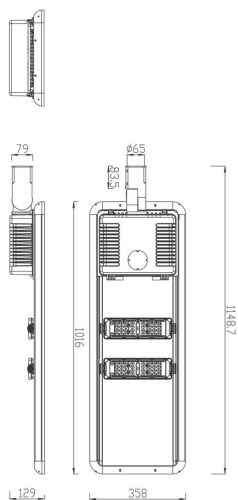

Space solar

Lavov Solar Street light luminaire from the family Space solar, with a power of 40W and a Type II-M 80*150 type lighting distribution. With a total lumen output of 7400 and a luminous efficacy of 185lm/W. Made in Die cast aluminium housing and PMMA lenses.. IP66. CRI>70 . CCT 4000K. Driver . Finished in grey color.

Item code	86.S009.4310.03
Product type	Outdoor
Category	Solar Street Lights
Family	Space solar
Pictograms	<div style="display: flex; gap: 10px;"> <div style="border: 1px solid black; border-radius: 50%; padding: 2px 5px; text-align: center;">CRI 80</div> <div style="border: 1px solid black; border-radius: 50%; padding: 2px 5px; text-align: center;">IP 66</div> </div>

Scheme

Product	
Real power (W)	40
Real luminous flux (Lm)	7400
Luminous efficiency (Lm/W)	185
Beam angle (°)	Type II-M 80*150
IP	66
Colour	grey
Chip Brand	Osram
Control gear included	yes
Light source	LED
Type of LED	Osram 5050
Colour temperature (K)	4000K
Colour consistency (SDCM)	<5SDCM
CRI	>70
IK	IK10