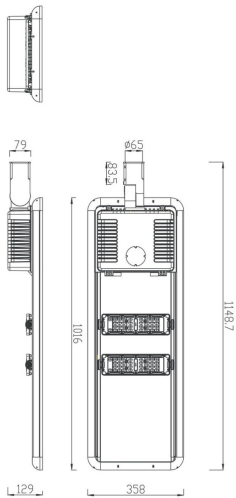

Space solar

Lavov Solar Street light luminaire from the family Space solar, with a power of 40W and a Type II-M 80*150 type lighting distribution. With a total lumen output of 7400 and a luminous efficacy of 185lm/W. Made in Die cast aluminium housing and PMMA lenses.. IP66. CRI>70 . CCT 4000K. Driver . Finished in grey color.

Item code	86.S009.4310.03
Product type	Outdoor
Category	Solar Street Lights
Family	Space solar
Pictograms	<div style="display: flex; gap: 10px;"> <div style="border: 1px solid black; padding: 2px;">CRI 80</div> <div style="border: 1px solid black; padding: 2px;">IP 66</div> </div>

Scheme

Product	
Real power (W)	40
Real luminous flux (Lm)	7400
Luminous efficiency (Lm/W)	185
Beam angle (°)	Type II-M 80*150
IP	66
Colour	grey
Chip Brand	Osram
Control gear included	yes
Light source	LED
Type of LED	Osram 5050
Colour temperature (K)	4000K
Colour consistency (SDCM)	<5SDCM
CRI	>70
IK	IK10