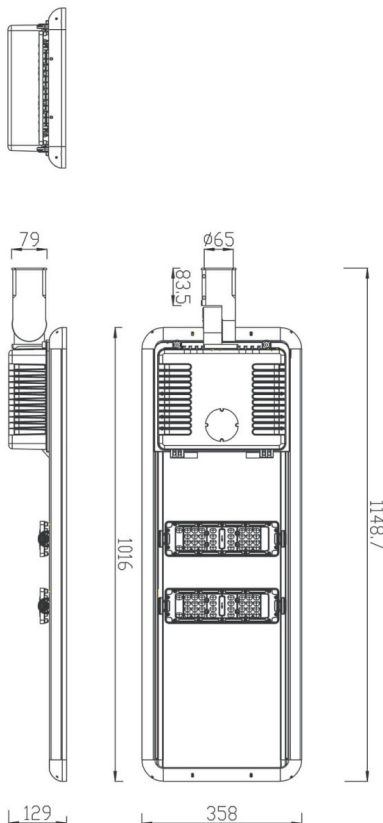

Space solar

Lavov Solar Street light luminaire from the family Space solar, with a power of 40W and a Type II-M 80*150 type lighting distribution. With a total lumen output of 7400 and a luminous efficacy of 185lm/W. Made in Die cast aluminium housing and PMMA lenses.. IP66. CRI>70 . CCT 4000K. Driver . Finished in grey color.

Scheme

Item code	86.S009.4310.03
Product type	Outdoor
Category	Solar Street Lights
Family	Space solar
Pictograms	<div style="display: flex; gap: 10px;"> <div style="border: 1px solid black; border-radius: 5px; padding: 2px;">CRI 80</div> <div style="border: 1px solid black; border-radius: 5px; padding: 2px;">IP 66</div> </div>

Product	
Real power (W)	40
Real luminous flux (Lm)	7400
Luminous efficiency (Lm/W)	185
Beam angle (°)	Type II-M 80*150
IP	66
Colour	grey
Chip Brand	Osram
Control gear included	yes
Light source	LED
Type of LED	Osram 5050
Colour temperature (K)	4000K
Colour consistency (SDCM)	5SDCM
CRI	>70
IK	IK10