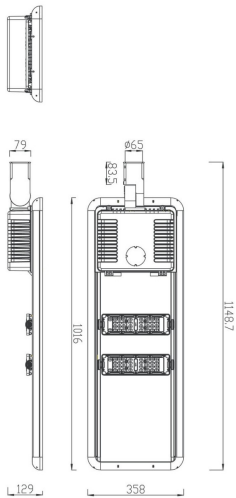

Space solar

Lavov Solar Street light luminaire from the family Space solar, with a power of 40W and a Type II-M 80*150 type lighting distribution. With a total lumen output of 7400 and a luminous efficacy of 185lm/W. Made in Die cast aluminium housing and PMMA lenses.. IP66. CRI>70 . CCT 4000K. Driver . Finished in grey color.

Item code	86.S009.4310.03
Product type	Outdoor
Category	Solar Street Lights
Family	Space solar
Pictograms	<div style="display: flex; gap: 10px;"> <div style="border: 1px solid black; border-radius: 50%; padding: 2px 5px;">CRI 80</div> <div style="border: 1px solid black; border-radius: 50%; padding: 2px 5px;">IP 66</div> </div>

Scheme

Product	
Real power (W)	40
Real luminous flux (Lm)	7400
Luminous efficiency (Lm/W)	185
Beam angle (°)	Type II-M 80*150
IP	66
Colour	grey
Chip Brand	Osram
Control gear included	yes
Light source	LED
Type of LED	Osram 5050
Colour temperature (K)	4000K
Colour consistency (SDCM)	<5SDCM
CRI	>70
IK	IK10