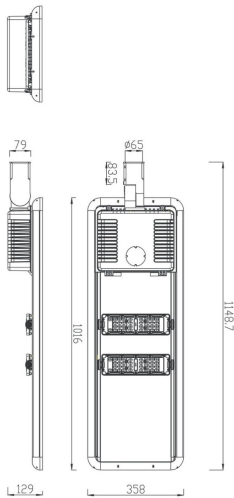

Space solar

Lavov Solar Street light luminaire from the family Space solar, with a power of 40W and a Type II-S 30*150 type lighting distribution. With a total lumen output of 7400 and a luminous efficacy of 185lm/W. Made in Die cast aluminium housing and PMMA lenses.. IP66. CRI>70 . CCT 4000K. Driver . Finished in grey color.

Item code	86.S009.4320.03
Product type	Outdoor
Category	Solar Street Lights
Family	Space solar
Pictograms	<div style="display: flex; gap: 10px;"> <div style="border: 1px solid black; padding: 2px;">CRI 80</div> <div style="border: 1px solid black; padding: 2px;">IP 66</div> </div>

Scheme

Product

Real power (W)	40
Real luminous flux (Lm)	7400
Luminous efficiency (Lm/W)	185
Beam angle (°)	Type II-S 30*150
IP	66
Colour	grey
Chip Brand	Osram
Control gear included	yes
Light source	LED
Type of LED	Osram 5050
Colour temperature (K)	4000K
Colour consistency (SDCM)	<5SDCM
CRI	>70
IK	IK10