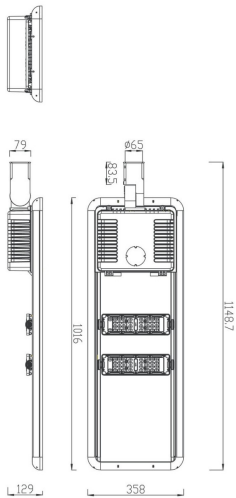

Space solar

Lavov Solar Street light luminaire from the family Space solar, with a power of 40W and a Type II-S 30*150 type lighting distribution. With a total lumen output of 7400 and a luminous efficacy of 185lm/W. Made in Die cast aluminium housing and PMMA lenses.. IP66. CRI>70 . CCT 4000K. Driver . Finished in grey color.

Item code	86.S009.4320.03
Product type	Outdoor
Category	Solar Street Lights
Family	Space solar
Pictograms	<div style="display: flex; gap: 10px;"> <div style="border: 1px solid black; padding: 2px;">CRI 80</div> <div style="border: 1px solid black; padding: 2px;">IP 66</div> </div>

Scheme

Product	
Real power (W)	40
Real luminous flux (Lm)	7400
Luminous efficiency (Lm/W)	185
Beam angle (°)	Type II-S 30*150
IP	66
Colour	grey
Chip Brand	Osram
Control gear included	yes
Light source	LED
Type of LED	Osram 5050
Colour temperature (K)	4000K
Colour consistency (SDCM)	<5SDCM
CRI	>70
IK	IK10