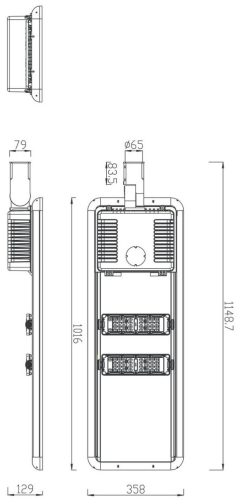

Space solar

Lavov Solar Street light luminaire from the family Space solar, with a power of 40W and a Type II-S 30*150 type lighting distribution. With a total lumen output of 7400 and a luminous efficacy of 185lm/W. Made in Die cast aluminium housing and PMMA lenses.. IP66. CRI>70 . CCT 4000K. Driver . Finished in grey color.

Item code	86.S009.4320.03
Product type	Outdoor
Category	Solar Street Lights
Family	Space solar
Pictograms	<div style="display: flex; gap: 10px;"> <div style="border: 1px solid black; padding: 2px;">CRI 80</div> <div style="border: 1px solid black; padding: 2px;">IP 66</div> </div>

Scheme

Product

Real power (W)	40
Real luminous flux (Lm)	7400
Luminous efficiency (Lm/W)	185
Beam angle (°)	Type II-S 30*150
IP	66
Colour	grey
Chip Brand	Osram
Control gear included	yes
Light source	LED
Type of LED	Osram 5050
Colour temperature (K)	4000K
Colour consistency (SDCM)	<5SDCM
CRI	>70
IK	IK10