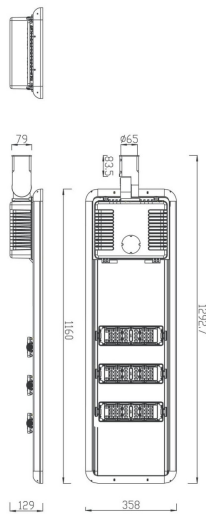

Space solar

Lavov Solar Street light luminaire from the family Space solar, with a power of 50W and a Type II-S 30*150 type lighting distribution. With a total lumen output of 9250 and a luminous efficacy of 185lm/W. Made in Die cast aluminium housing and PMMA lenses.. IP66. CRI>70 . CCT 4000K. Driver . Finished in grey color.

Item code	86.S009.5320.03
Product type	Outdoor
Category	Solar Street Lights
Family	Space solar
Pictograms	<div style="display: flex; gap: 10px;"> <div style="border: 1px solid black; padding: 2px;">CRI 80</div> <div style="border: 1px solid black; padding: 2px;">IP 66</div> </div>

Scheme

Product	
Real power (W)	50
Real luminous flux (Lm)	9250
Luminous efficiency (Lm/W)	185
Beam angle (°)	Type II-S 30*150
IP	66
Colour	grey
Chip Brand	Osram
Control gear included	yes
Light source	LED
Type of LED	Osram 5050
Colour temperature (K)	4000K
Colour consistency (SDCM)	<5SDCM
CRI	>70
IK	IK10