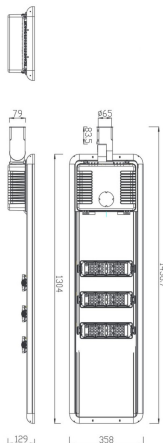

Space solar

Lavov Solar Street light luminaire from the family Space solar, with a power of 60W and a Type II-M 80*150 type lighting distribution. With a total lumen output of 11100 and a luminous efficacy of 185lm/W. Made in Die cast aluminium housing and PMMA lenses.. IP66. CRI>70 . CCT 4000K. Driver . Finished in grey color.

Item code	86.SO09.6310.03
Product type	Outdoor
Category	Solar Street Lights
Family	Space solar
Pictograms	<div style="display: flex; gap: 10px;"> <div style="border: 1px solid black; padding: 2px;">CRI 80</div> <div style="border: 1px solid black; padding: 2px;">IP 66</div> </div>

Scheme

Product	
Real power (W)	60
Real luminous flux (Lm)	11100
Luminous efficiency (Lm/W)	185
Beam angle (°)	Type II-M 80*150
IP	66
Colour	grey
Chip Brand	Osram
Control gear included	yes
Light source	LED
Type of LED	Osram 5050
Colour temperature (K)	4000K
Colour consistency (SDCM)	<5SDCM
CRI	>70
IK	IK10