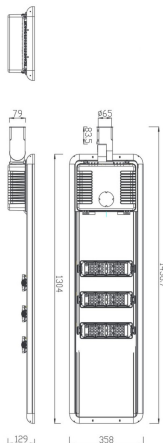

Space solar

Lavov Solar Street light luminaire from the family Space solar, with a power of 60W and a Type II-M 80*150 type lighting distribution. With a total lumen output of 11100 and a luminous efficacy of 185lm/W. Made in Die cast aluminium housing and PMMA lenses.. IP66. CRI>70 . CCT 4000K. Driver . Finished in grey color.

Item code	86.S009.6310.03
Product type	Outdoor
Category	Solar Street Lights
Family	Space solar
Pictograms	<div style="display: flex; gap: 10px;"> <div style="border: 1px solid black; padding: 2px;">CRI 80</div> <div style="border: 1px solid black; padding: 2px;">IP 66</div> </div>

Scheme

Product	
Real power (W)	60
Real luminous flux (Lm)	11100
Luminous efficiency (Lm/W)	185
Beam angle (°)	Type II-M 80*150
IP	66
Colour	grey
Chip Brand	Osram
Control gear included	yes
Light source	LED
Type of LED	Osram 5050
Colour temperature (K)	4000K
Colour consistency (SDCM)	<5SDCM
CRI	>70
IK	IK10