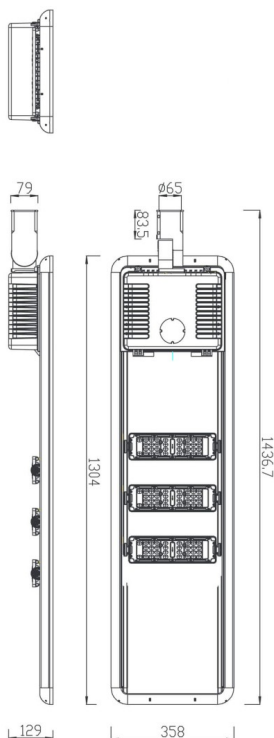

Space solar

Lavov Solar Street light luminaire from the family Space solar, with a power of 60W and a Type II-M 80*150 type lighting distribution. With a total lumen output of 11100 and a luminous efficacy of 185lm/W. Made in Die cast aluminium housing and PMMA lenses.. IP66. CRI>70 . CCT 4000K. Driver . Finished in grey color.

Scheme

Item code	86.S009.6310.03
Product type	Outdoor
Category	Solar Street Lights
Family	Space solar
Pictograms	<div style="display: flex; gap: 10px;"> <div style="border: 1px solid black; border-radius: 50%; padding: 2px 5px;">CRI 80</div> <div style="border: 1px solid black; border-radius: 50%; padding: 2px 5px;">IP 66</div> </div>

Product	
Real power (W)	60
Real luminous flux (Lm)	11100
Luminous efficiency (Lm/W)	185
Beam angle (°)	Type II-M 80*150
IP	66
Colour	grey
Chip Brand	Osram
Control gear included	yes
Light source	LED
Type of LED	Osram 5050
Colour temperature (K)	4000K
Colour consistency (SDCM)	5SDCM
CRI	>70
IK	IK10