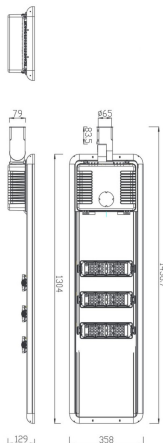

Space solar

Lavov Solar Street light luminaire from the family Space solar, with a power of 60W and a Type II-S 30*150 type lighting distribution. With a total lumen output of 11100 and a luminous efficacy of 185lm/W. Made in Die cast aluminium housing and PMMA lenses.. IP66. CRI>70 . CCT 4000K. Driver . Finished in grey color.

Item code	86.S009.6320.03
Product type	Outdoor
Category	Solar Street Lights
Family	Space solar
Pictograms	<div style="display: flex; gap: 10px;"> <div style="border: 1px solid black; padding: 2px;">CRI 80</div> <div style="border: 1px solid black; padding: 2px;">IP 66</div> </div>

Scheme

Product	
Real power (W)	60
Real luminous flux (Lm)	11100
Luminous efficiency (Lm/W)	185
Beam angle (°)	Type II-S 30*150
IP	66
Colour	grey
Chip Brand	Osram
Control gear included	yes
Light source	LED
Type of LED	Osram 5050
Colour temperature (K)	4000K
Colour consistency (SDCM)	<5SDCM
CRI	>70
IK	IK10