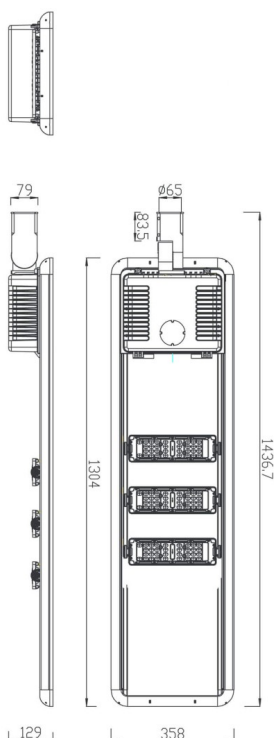

Space solar

Lavov Solar Street light luminaire from the family Space solar, with a power of 60W and a Type II-S 30*150 type lighting distribution. With a total lumen output of 11100 and a luminous efficacy of 185lm/W. Made in Die cast aluminium housing and PMMA lenses.. IP66. CRI>70 . CCT 4000K. Driver . Finished in grey color.

Scheme

Item code	86.S009.6320.03
Product type	Outdoor
Category	Solar Street Lights
Family	Space solar
Pictograms	<div style="display: flex; gap: 10px;"> <div style="border: 1px solid black; border-radius: 50%; padding: 2px 5px;">CRI 80</div> <div style="border: 1px solid black; border-radius: 50%; padding: 2px 5px;">IP 66</div> </div>

Product	
Real power (W)	60
Real luminous flux (Lm)	11100
Luminous efficiency (Lm/W)	185
Beam angle (°)	Type II-S 30*150
IP	66
Colour	grey
Chip Brand	Osram
Control gear included	yes
Light source	LED
Type of LED	Osram 5050
Colour temperature (K)	4000K
Colour consistency (SDCM)	5SDCM
CRI	>70
IK	IK10