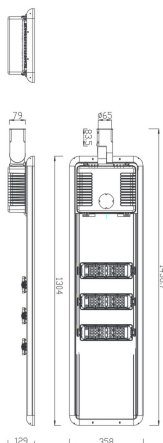

Space solar

Lavov Solar Street light luminaire from the family Space solar, with a power of 60W and a Type II-S 30*150 type lighting distribution. With a total lumen output of 11100 and a luminous efficacy of 185lm/W. Made in Die cast aluminium housing and PMMA lenses.. IP66. CRI>70 . CCT 4000K. Driver . Finished in grey color.

Item code 86.S009.6320.03

Product type Outdoor

Category Solar Street Lights

Family Space solar

Pictograms

Scheme

Product

Real power (W) 60

Real luminous flux (Lm) 11100

Luminous efficiency (Lm/W) 185

Beam angle (°) Type II-S 30*150

IP 66

Colour grey

Chip Brand Osram

Control gear included yes

Light source LED