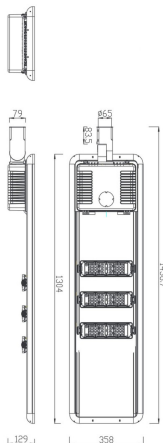

Space solar

Lavov Solar Street light luminaire from the family Space solar, with a power of 60W and a Type II-S 30*150 type lighting distribution. With a total lumen output of 11100 and a luminous efficacy of 185lm/W. Made in Die cast aluminium housing and PMMA lenses.. IP66. CRI>70 . CCT 4000K. Driver . Finished in grey color.

Item code	86.S009.6320.03
Product type	Outdoor
Category	Solar Street Lights
Family	Space solar
Pictograms	<div style="display: flex; gap: 10px;"> <div style="border: 1px solid black; border-radius: 50%; padding: 2px 5px; text-align: center;">CRI 80</div> <div style="border: 1px solid black; border-radius: 50%; padding: 2px 5px; text-align: center;">IP 66</div> </div>

Scheme

Product	
Real power (W)	60
Real luminous flux (Lm)	11100
Luminous efficiency (Lm/W)	185
Beam angle (°)	Type II-S 30*150
IP	66
Colour	grey
Chip Brand	Osram
Control gear included	yes
Light source	LED
Type of LED	Osram 5050
Colour temperature (K)	4000K
Colour consistency (SDCM)	<5SDCM
CRI	>70
IK	IK10