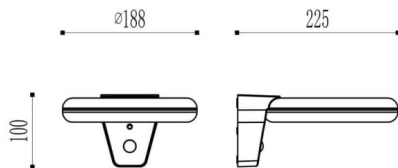

RDISC-W

Lavov outdoor Solar Wall light from the family RDISC-W with a power of 2,5W and a optic distribution 360 . With a total lumen output of 300lm and an efficiency of lm/W. Manufactured in Die-cast Aluminum+PMMA, Solar Panel: 6V 2,5W, Polycrystalline, Battery Type: Lithium-Ion 3.7V 2,2AH Charging Time: 5-8 Hours, Discharging Time: 10-12 Hours Led: 120 lm/w and finished in black colour.

Dimensions

Product dimensions (mm) **188X225X100**

Scheme

Item code	86.SO18.1300.02
Product type	Outdoor
Category	Solar Wall Lights
Family	RDISC-W
Pictograms	<div style="display: flex; gap: 10px;"> <div style="border: 1px solid black; border-radius: 5px; padding: 2px 5px;">CRI 80</div> <div style="border: 1px solid black; border-radius: 5px; padding: 2px 5px;">IP 65</div> </div>

Product	
Real power (W)	2.5
Real luminous flux (Lm)	300
Beam angle (º)	360
IP	65
Colour	black
Colour temperature (K)	3000K