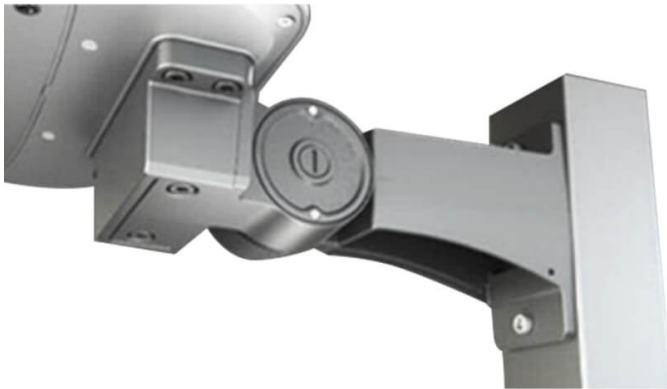

SOLARTABLET

Lavov Accessory for assembly in square tube.

Item code	86.SO20.0003.03
------------------	------------------------

Product type	Outdoor
---------------------	----------------

Category	Solar Street Lights
-----------------	----------------------------

Family	SOLARTABLET
---------------	--------------------

Pictograms

Product

Colour	grey
---------------	-------------