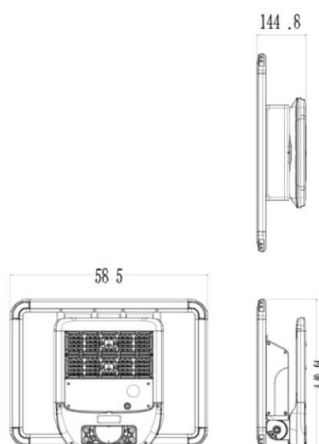

**SOLARTABLET**

Lavov Solar Street light luminaire from the family SOLARTABLET, with a power of 24W and a T1 type lighting distribution. With a total lumen output of 4100 and a luminous efficacy of 170lm/W. Made in Die cast aluminium fixture body, PC lenses, solar panel 36W, battery type LiFePO4:12,8V, 20Ah, 256Wh. IP65. CRI80 . CCT 4500K. Driver . Finished in grey color.

**Scheme**

|                     |   |
|---------------------|---|
| <b>Item code</b>    | <b>86.SO20.1410.03</b>  |
| <b>Product type</b> | <b>Outdoor</b>  |
| <b>Category</b>     | <b>Solar Street Lights</b>  |
| <b>Family</b>       | <b>SOLARTABLET</b>  |
| <b>Pictograms</b>   | <div style="display: flex; gap: 10px;"> <div style="border: 1px solid black; border-radius: 5px; padding: 2px;">CRI<br/>80</div> <div style="border: 1px solid black; border-radius: 5px; padding: 2px;">IP<br/>65</div> </div> |