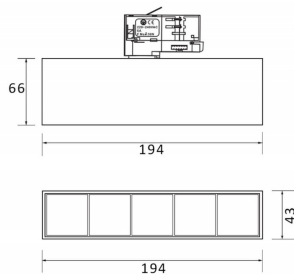

Micro 5

Lavov Tracklight from the family Micro 5 with a power of 12W and an optic of 12 degrees with a total lumen output of 1200 lm and an efficiency of 100 lm/W. CCT 3000 Kelvin. Made in Die Cast Aluminum and finished in White colour.ON-OFF driver.

Item code 86.T001.1311.01

Product type Indoor

Category Tracklights

Family Micro

Subfamily Micro 5

Pictograms

Scheme

Product

Real power (W) 12

Real luminous flux (Lm) 1200

Luminous efficiency (Lm/W) 100

Beam angle (°) 12

Life time (h) 50000h L80B10

IP 20

Electrical class insulation Class I

Operating temperature -20 +35