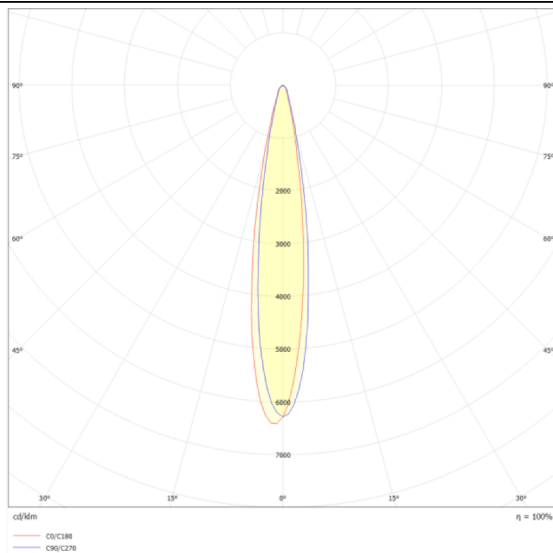

Micro 5

Lavov Tracklight from the family Micro 5 with a power of 12W and an optic of 12 degrees with a total lumen output of 1200 lm and an efficiency of 100 lm/W. CCT 3000 Kelvin. Made in Die Cast Aluminum and finished in White colour.ON-OFF driver.

Scheme

Photometry

Item code	86.T001.1311.01
Product type	Indoor
Category	Tracklights
Family	Micro
Subfamily	Micro 5
Pictograms	

Product	
Real power (W)	12
Real luminous flux (Lm)	1200
Luminous efficiency (Lm/W)	100
Beam angle (°)	12
Life time (h)	50000h L80B10
IP	20
Electrical class insulation	Class I
Operating temperature	-20 +35
Colour	White
Control gear included	yes
Control gear	ON-OFF
Light source	LED
Type of LED	SMD
Colour temperature (K)	3000
Colour consistency (SDCM)	SDCM3
CRI	90