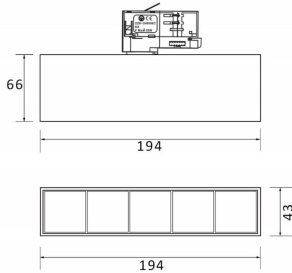

Micro 5

Lavov Tracklight from the family Micro 5 with a power of 12W and an optic of 12 degrees with a total lumen output of 1200 lm and an efficiency of 100 lm/W. CCT 3000 Kelvin. Made in Die Cast Aluminum and finished in White colour.ON-OFF driver.

Item code	86.T001.1311.01
Product type	Indoor
Category	Tracklights
Family	Micro
Subfamily	Micro 5

Pictograms

Scheme

Product	
Real power (W)	12
Real luminous flux (Lm)	1200
Luminous efficiency (Lm/W)	100
Beam angle (°)	12
Life time (h)	50000h L80B10
IP	20
Electrical class insulation	Class I
Operating temperature	-20 +35
Colour	White
Control gear included	yes
Control gear	ON-OFF
Colour temperature (K)	3000
Colour consistency (SDCM)	SDCM<3
CRI	90