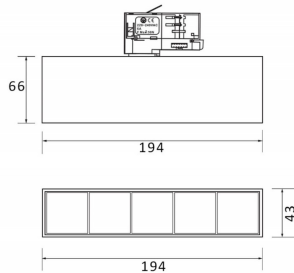

Micro 5

Lavov Tracklight from the family Micro 5 with a power of 12W and an optic of 12 degrees with a total lumen output of 1200 lm and an efficiency of 100 lm/W. CCT 3000 Kelvin. Made in Die Cast Aluminum and finished in White colour.ON-OFF driver.

Item code 86.T001.1311.01

Product type Indoor

Category Tracklights

Family Micro

Subfamily Micro 5

Pictograms

Scheme

Product

Real power (W) 12

Real luminous flux (Lm) 1200

Luminous efficiency (Lm/W) 100

Beam angle (°) 12

Life time (h) 50000h L80B10

IP 20

Electrical class insulation Class I

Operating temperature -20 +35

Colour White

Control gear included yes

Control gear ON-OFF

Colour temperature (K) 3000

Colour consistency (SDCM) SDCM<3

CRI 90

Photometry