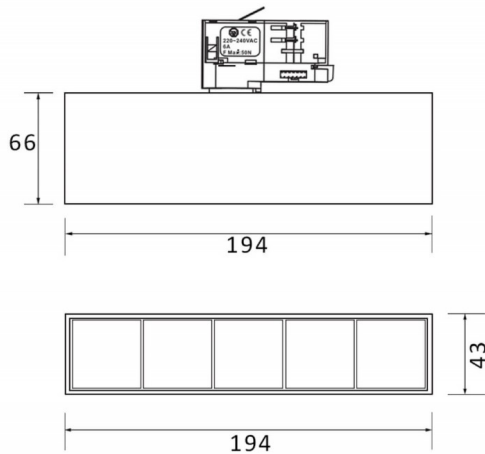

Micro 5

Lavov Tracklight from the family Micro 5 with a power of 12W and an optic of 12 degrees with a total lumen output of 1200 lm and an efficiency of 100 lm/W. CCT 3000 Kelvin. Made in Die Cast Aluminum and finished in White colour.ON-OFF driver.

Item code	86.T001.1311.01
Product type	Indoor
Category	Tracklights
Family	Micro
Subfamily	Micro 5

Pictograms

Product	
Real power (W)	12
Real luminous flux (Lm)	1200
Luminous efficiency (Lm/W)	100
Beam angle (°)	12
Life time (h)	50000h L80B10
IP	20
Electrical class insulation	Class I
Operating temperature	-20 +35
Colour	White
Control gear included	yes
Control gear	ON-OFF
Colour temperature (K)	3000
Colour consistency (SDCM)	SDCM<3
CRI	90

Scheme

Photometry