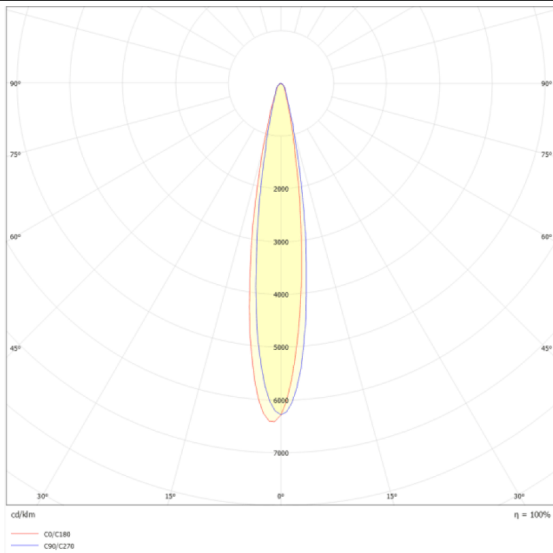

Micro 5

Lavov Tracklight from the family Micro 5 with a power of 12W and an optic of 12 degrees with a total lumen output of 1200 lm and an efficiency of 100 lm/W. CCT 3000 Kelvin. Made in Die Cast Aluminum and finished in White colour.ON-OFF driver.

Scheme

Photometry

Item code	86.T001.1311.01
Product type	Indoor
Category	Tracklights
Family	Micro
Subfamily	Micro 5
Pictograms	

Product

Real power (W)	12
Real luminous flux (Lm)	1200
Luminous efficiency (Lm/W)	100
Beam angle (º)	12
Life time (h)	50000h L80B10
IP	20
Electrical class insulation	Class I
Operating temperature	-20 +35
Colour	White
Control gear included	yes
Control gear	ON-OFF
Light source	LED
Type of LED	SMD
Colour temperature (K)	3000
Colour consistency (SDCM)	SDCM<3
CRI	90