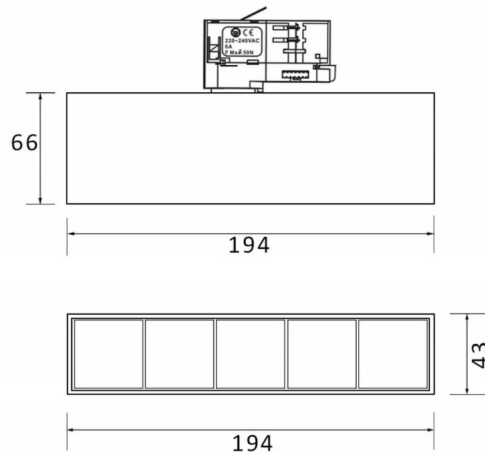

Micro 5

Lavov Tracklight from the family Micro 5 with a power of 12W and an optic of 12 degrees with a total lumen output of 1200 lm and an efficiency of 100 lm/W. CCT 3000 Kelvin. Made in Die Cast Aluminum and finished in White colour.ON-OFF driver.

Scheme

Photometry

Item code	86.T001.1311.01
Product type	Indoor
Category	Tracklights
Family	Micro
Subfamily	Micro 5
Pictograms	

Product	
Real power (W)	12
Real luminous flux (Lm)	1200
Luminous efficiency (Lm/W)	100
Beam angle (°)	12
Life time (h)	50000h L80B10
IP	20
Electrical class insulation	Class I
Operating temperature	-20 +35
Colour	White
Control gear included	yes
Control gear	ON-OFF
Light source	LED
Type of LED	SMD
Colour temperature (K)	3000
Colour consistency (SDCM)	SDCM3
CRI	90