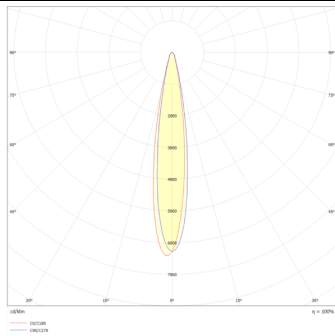

Micro 5

Lavov Tracklight from the family Micro 5 with a power of 12W and an optic of 12 degrees with a total lumen output of 1200 lm and an efficiency of 100 lm/W. CCT 3000 Kelvin. Made in Die Cast Aluminum and finished in Black colour.ON-OFF driver.

Product

Real power (W) 12

Real luminous flux (Lm) 1200

Luminous efficiency (Lm/W) 100

Beam angle (°) 12

Life time (h) 50000h L80B10

IP 20

Electrical class insulation Class I