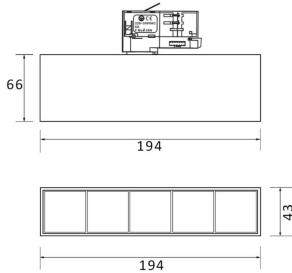

Micro 5

Lavov Tracklight from the family Micro 5 with a power of 12W and an optic of 12 degrees with a total lumen output of 1200 lm and an efficiency of 100 lm/W. CCT 3000 Kelvin. Made in Die Cast Aluminum and finished in Black colour.ON-OFF driver.

Item code 86.T001.1311.02

Product type Indoor

Category Tracklights

Family Micro

Subfamily Micro 5

Pictograms

Scheme

Photometry

Product

Real power (W) 12

Real luminous flux (Lm) 1200

Luminous efficiency (Lm/W) 100

Beam angle (°) 12

Life time (h) 50000h L80B10

IP 20

Electrical class insulation Class I