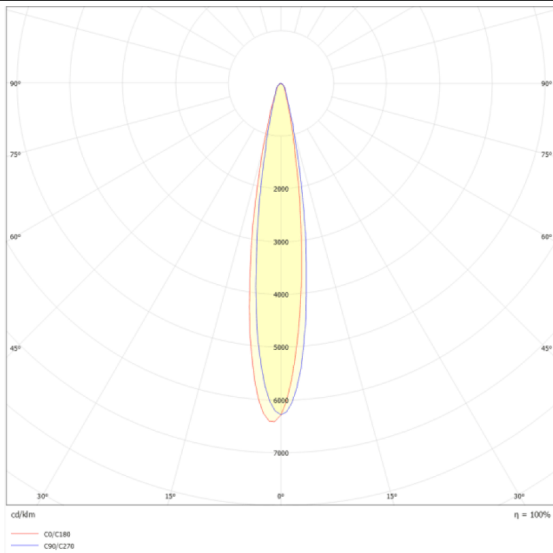

### Micro 5

Lavov Tracklight from the family Micro 5 with a power of 12W and an optic of 12 degrees with a total lumen output of 1200 lm and an efficiency of 100 lm/W. CCT 3000 Kelvin. Made in Die Cast Aluminum and finished in Black colour.ON-OFF driver.

### Scheme

### Product

Real power (W)	12
Real luminous flux (Lm)	1200
Luminous efficiency (Lm/W)	100
Beam angle (&ordm;)	12
Life time (h)	50000h L80B10
IP	20
Electrical class insulation	Class I
Operating temperature	-20 +35
Colour	Black
Control gear included	yes
Control gear	ON-OFF
Light source	LED
Type of LED	SMD
Colour temperature (K)	3000
Colour consistency (SDCM)	SDCM<3
CRI	90