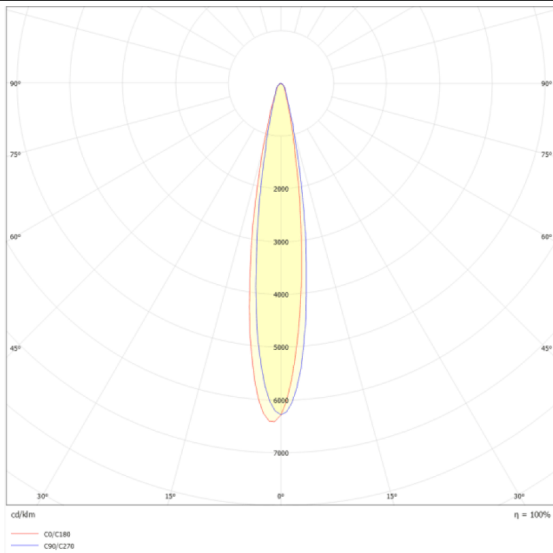

Micro 5

Lavov Tracklight from the family Micro 5 with a power of 12W and an optic of 12 degrees with a total lumen output of 1200 lm and an efficiency of 100 lm/W. CCT 3000 Kelvin. Made in Die Cast Aluminum and finished in Black colour.ON-OFF driver.

Scheme

Photometry

Item code	86.T001.1311.02
Product type	Indoor
Category	Tracklights
Family	Micro
Subfamily	Micro 5
Pictograms	

Product

Real power (W)	12
Real luminous flux (Lm)	1200
Luminous efficiency (Lm/W)	100
Beam angle (°)	12
Life time (h)	50000h L80B10
IP	20
Electrical class insulation	Class I
Operating temperature	-20 +35
Colour	Black
Control gear included	yes
Control gear	ON-OFF
Light source	LED
Type of LED	SMD
Colour temperature (K)	3000
Colour consistency (SDCM)	SDCM3
CRI	90