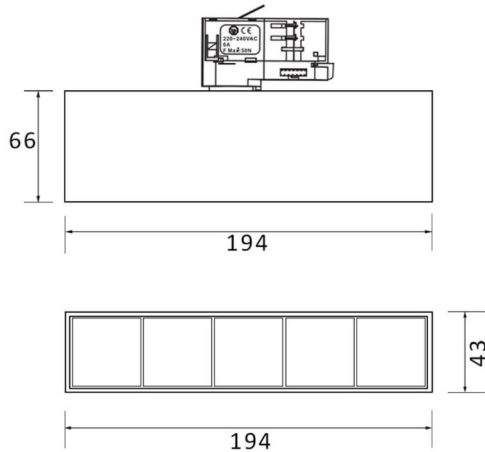

Micro 5

Lavov Tracklight from the family Micro 5 with a power of 12W and an optic of 12 degrees with a total lumen output of 1200 lm and an efficiency of 100 lm/W. CCT 3000 Kelvin. Made in Die Cast Aluminum and finished in Black colour.ON-OFF driver.

Scheme

Photometry

Item code	86.T001.1311.02
Product type	Indoor
Category	Tracklights
Family	Micro
Subfamily	Micro 5
Pictograms	

Product

Real power (W)	12
Real luminous flux (Lm)	1200
Luminous efficiency (Lm/W)	100
Beam angle (°)	12
Life time (h)	50000h L80B10
IP	20
Electrical class insulation	Class I
Operating temperature	-20 +35
Colour	Black
Control gear included	yes
Control gear	ON-OFF
Light source	LED
Type of LED	SMD
Colour temperature (K)	3000
Colour consistency (SDCM)	SDCM3
CRI	90