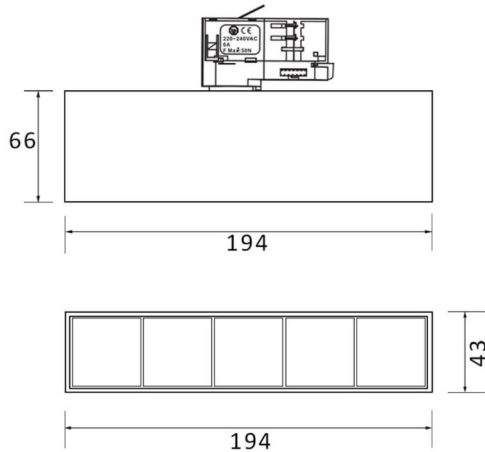

Micro 5

Lavov Tracklight from the family Micro 5 with a power of 12W and an optic of 12 degrees with a total lumen output of 1200 lm and an efficiency of 100 lm/W. CCT 3000 Kelvin. Made in Die Cast Aluminum and finished in Black colour.ON-OFF driver.

Scheme

Photometry

Item code	86.T001.1311.02
Product type	Indoor
Category	Tracklights
Family	Micro
Subfamily	Micro 5
Pictograms	

Product

Real power (W)	12
Real luminous flux (Lm)	1200
Luminous efficiency (Lm/W)	100
Beam angle (&ordm;)	12
Life time (h)	50000h L80B10
IP	20
Electrical class insulation	Class I
Operating temperature	-20 +35
Colour	Black
Control gear included	yes
Control gear	ON-OFF
Light source	LED
Type of LED	SMD
Colour temperature (K)	3000
Colour consistency (SDCM)	SDCM<3
CRI	90