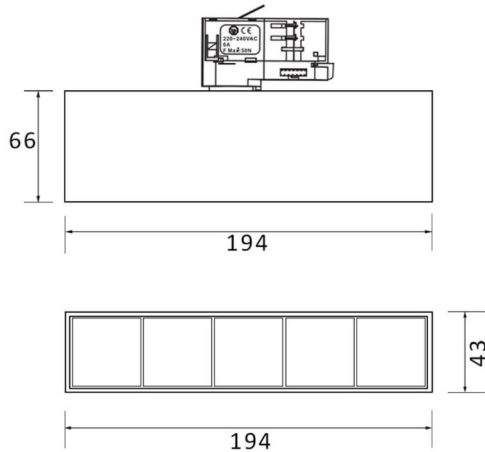

Micro 5

Lavov Tracklight from the family Micro 5 with a power of 12W and an optic of 12 degrees with a total lumen output of 1200 lm and an efficiency of 100 lm/W. CCT 3000 Kelvin. Made in Die Cast Aluminum and finished in Black colour.ON-OFF driver.

Scheme

Photometry

Item code	86.T001.1311.02
Product type	Indoor
Category	Tracklights
Family	Micro
Subfamily	Micro 5
Pictograms	

Product

Real power (W)	12
Real luminous flux (Lm)	1200
Luminous efficiency (Lm/W)	100
Beam angle (º)	12
Life time (h)	50000h L80B10
IP	20
Electrical class insulation	Class I
Operating temperature	-20 +35
Colour	Black
Control gear included	yes
Control gear	ON-OFF
Light source	LED
Type of LED	SMD
Colour temperature (K)	3000
Colour consistency (SDCM)	SDCM<3
CRI	90