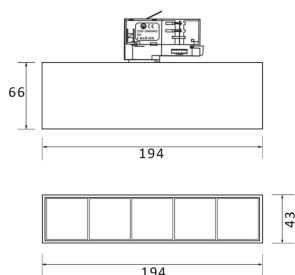

Micro 5

Lavov Tracklight from the family Micro 5 with a power of 12W and an optic of 12 degrees with a total lumen output of 1200 lm and an efficiency of 100 lm/W. CCT 3000 Kelvin. Made in Die Cast Aluminum and finished in Black colour.ON-OFF driver.

Item code 86.T001.1311.02

Product type Indoor

Category Tracklights

Family Micro

Subfamily Micro 5

Pictograms

Scheme

Product

Real power (W) 12

Real luminous flux (Lm) 1200

Luminous efficiency (Lm/W) 100

Beam angle (°) 12

Life time (h) 50000h L80B10

IP 20

Electrical class insulation Class I

Operating temperature -20 +35

Colour Black

Control gear included yes

Control gear ON-OFF

Colour temperature (K) 3000

Colour consistency (SDCM) SDCM<3

CRI 90

Photometry