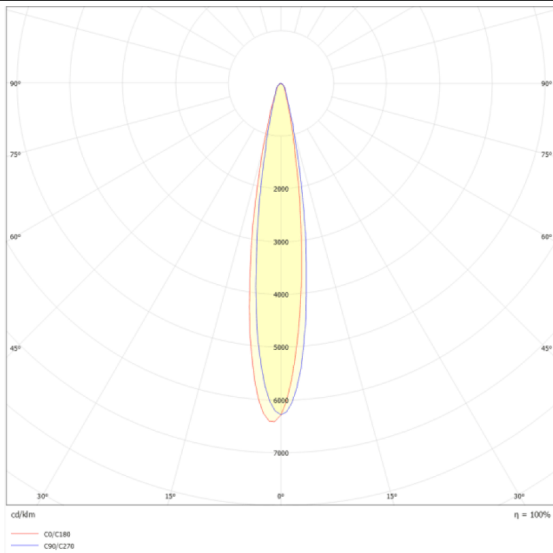

Micro 5

Lavov Tracklight from the family Micro 5 with a power of 12W and an optic of 12 degrees with a total lumen output of 1200 lm and an efficiency of 100 lm/W. CCT 3000 Kelvin. Made in Die Cast Aluminum and finished in Black colour.ON-OFF driver.

Scheme

Photometry

Item code	86.T001.1311.02
Product type	Indoor
Category	Tracklights
Family	Micro
Subfamily	Micro 5
Pictograms	

Product

Real power (W)	12
Real luminous flux (Lm)	1200
Luminous efficiency (Lm/W)	100
Beam angle (º)	12
Life time (h)	50000h L80B10
IP	20
Electrical class insulation	Class I
Operating temperature	-20 +35
Colour	Black
Control gear included	yes
Control gear	ON-OFF
Light source	LED
Type of LED	SMD
Colour temperature (K)	3000
Colour consistency (SDCM)	SDCM<3
CRI	90