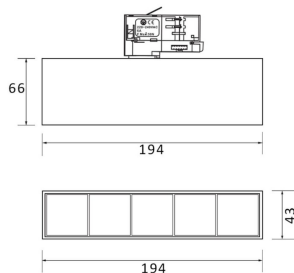

Item code 86.T001.1311.02

Product type Indoor

Category Tracklights

Family Micro

Subfamily Micro 5

Pictograms

Scheme

Product

Real power (W) 12

Real luminous flux (Lm) 1200

Luminous efficiency (Lm/W) 100

Beam angle (°) 12

Life time (h) 50000h L80B10

IP 20

Electrical class insulation Class I

Operating temperature -20 +35