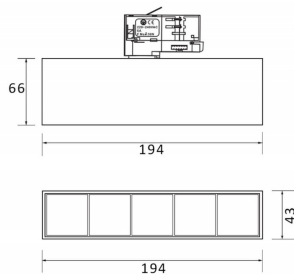

Micro 5

Lavov Tracklight from the family Micro 5 with a power of 12W and an optic of 12 degrees with a total lumen output of 1200 lm and an efficiency of 100 lm/W. CCT 3000 Kelvin. Made in Die Cast Aluminum and finished in White colour. DALI driver.

Item code 86.T001.1313.01

Product type Indoor

Category Tracklights

Family Micro

Subfamily Micro 5

Pictograms

Scheme

Photometry

Product

Real power (W) 12

Real luminous flux (Lm) 1200

Luminous efficiency (Lm/W) 100

Beam angle (°) 12

Life time (h) 50000h L80B10

IP 20

Electrical class insulation Class I