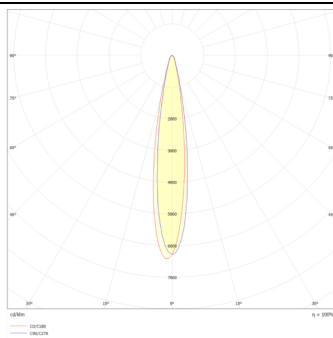

Micro 5

Lavov Tracklight from the family Micro 5 with a power of 12W and an optic of 12 degrees with a total lumen output of 1200 lm and an efficiency of 100 lm/W. CCT 3000 Kelvin. Made in Die Cast Aluminum and finished in White colour. DALI driver.

Product

Real power (W) 12

Real luminous flux (Lm) 1200

Luminous efficiency (Lm/W) 100

Beam angle (°) 12

Life time (h) 50000h L80B10

IP 20

Electrical class insulation Class I