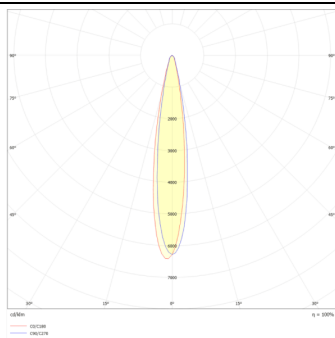

Micro 5

Lavov Tracklight from the family Micro 5 with a power of 12W and an optic of 12 degrees with a total lumen output of 1200 lm and an efficiency of 100 lm/W. CCT 3000 Kelvin. Made in Die Cast Aluminum and finished in White colour. DALI driver.

Product

Real power (W) 12

Real luminous flux (Lm) 1200

Luminous efficiency (Lm/W) 100

Beam angle (°) 12

Life time (h) 50000h L80B10

IP 20

Electrical class insulation Class I