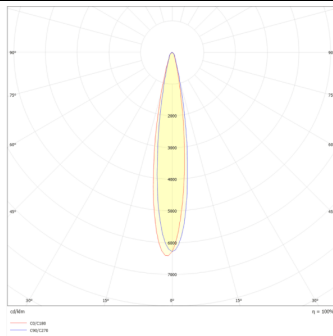

Micro 5

Lavov Tracklight from the family Micro 5 with a power of 12W and an optic of 12 degrees with a total lumen output of 1200 lm and an efficiency of 100 lm/W. CCT 3000 Kelvin. Made in Die Cast Aluminum and finished in White colour. DALI driver.

Product

Real power (W) 12

Real luminous flux (Lm) 1200

Luminous efficiency (Lm/W) 100

Beam angle (°) 12

Life time (h) 50000h L80B10

IP 20

Electrical class insulation Class I