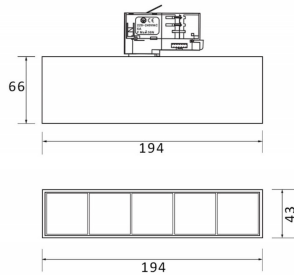

Micro 5

Lavov Tracklight from the family Micro 5 with a power of 12W and an optic of 12 degrees with a total lumen output of 1200 lm and an efficiency of 100 lm/W. CCT 3000 Kelvin. Made in Die Cast Aluminum and finished in White colour. DALI driver.

Item code 86.T001.1313.01

Product type Indoor

Category Tracklights

Family Micro

Subfamily Micro 5

Pictograms

Scheme

Photometry

Product

Real power (W) 12

Real luminous flux (Lm) 1200

Luminous efficiency (Lm/W) 100

Beam angle (°) 12

Life time (h) 50000h L80B10

IP 20

Electrical class insulation Class I