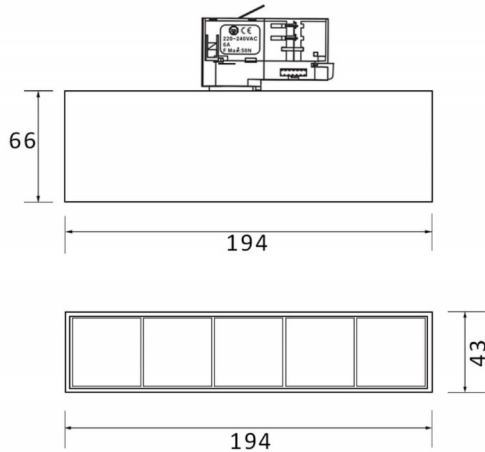

Micro 5

Lavov Tracklight from the family Micro 5 with a power of 12W and an optic of 12 degrees with a total lumen output of 1200 lm and an efficiency of 100 lm/W. CCT 3000 Kelvin. Made in Die Cast Aluminum and finished in White colour. DALI driver.

Item code	86.T001.1313.01
Product type	Indoor
Category	Tracklights
Family	Micro
Subfamily	Micro 5
Pictograms	

Scheme

Product	
Real power (W)	12
Real luminous flux (Lm)	1200
Luminous efficiency (Lm/W)	100
Beam angle (°)	12
Life time (h)	50000h L80B10
IP	20
Electrical class insulation	Class I
Operating temperature	-20 +35
Colour	White
Control gear included	yes
Control gear	DALI
Colour temperature (K)	3000
Colour consistency (SDCM)	SDCM<3
CRI	90