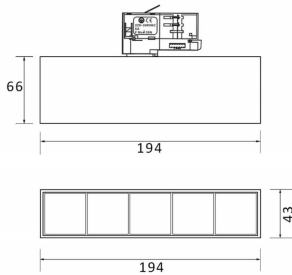

### Micro 5

Lavov Tracklight from the family Micro 5 with a power of 12W and an optic of 12 degrees with a total lumen output of 1200 lm and an efficiency of 100 lm/W. CCT 3000 Kelvin. Made in Die Cast Aluminum and finished in Black colour. DALI driver.

### Photometry

<b>Product</b>	
<b>Real power (W)</b>	<b>12</b>
<b>Real luminous flux (Lm)</b>	<b>1200</b>
<b>Luminous efficiency (Lm/W)</b>	<b>100</b>
<b>Beam angle (°)</b>	<b>12</b>
<b>Life time (h)</b>	<b>50000h L80B10</b>
<b>IP</b>	<b>20</b>
<b>Electrical class insulation</b>	<b>Class I</b>
<b>Operating temperature</b>	<b>-20 +35</b>
<b>Colour</b>	<b>Black</b>
<b>Control gear included</b>	<b>yes</b>
<b>Control gear</b>	<b>DALI</b>
<b>Colour temperature (K)</b>	<b>3000</b>
<b>Colour consistency (SDCM)</b>	<b>SDCM&lt;3</b>
<b>CRI</b>	<b>90</b>