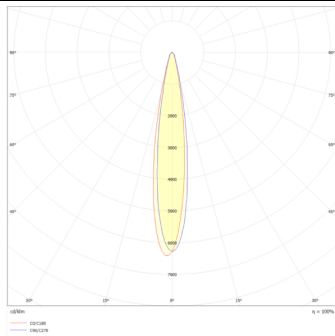

### Micro 5

Lavov Tracklight from the family Micro 5 with a power of 12W and an optic of 12 degrees with a total lumen output of 1200 lm and an efficiency of 100 lm/W. CCT 3000 Kelvin. Made in Die Cast Aluminum and finished in Black colour. DALI driver.

### Photometry

<b>Product</b>	
<b>Real power (W)</b>	<b>12</b>
<b>Real luminous flux (Lm)</b>	<b>1200</b>
<b>Luminous efficiency (Lm/W)</b>	<b>100</b>
<b>Beam angle (°)</b>	<b>12</b>
<b>Life time (h)</b>	<b>50000h L80B10</b>
<b>IP</b>	<b>20</b>
<b>Electrical class insulation</b>	<b>Class I</b>
<b>Operating temperature</b>	<b>-20 +35</b>
<b>Colour</b>	<b>Black</b>
<b>Control gear included</b>	<b>yes</b>
<b>Control gear</b>	<b>DALI</b>
<b>Colour temperature (K)</b>	<b>3000</b>
<b>Colour consistency (SDCM)</b>	<b>SDCM&lt;3</b>
<b>CRI</b>	<b>90</b>