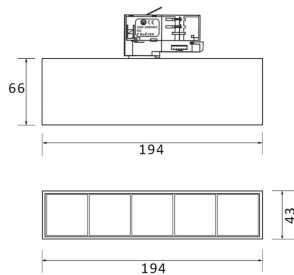

Micro 5

Lavov Tracklight from the family Micro 5 with a power of 12W and an optic of 12 degrees with a total lumen output of 1200 lm and an efficiency of 100 lm/W. CCT 3000 Kelvin. Made in Die Cast Aluminum and finished in Black colour. DALI driver.

Item code 86.T001.1313.02

Product type Indoor

Category Tracklights

Family Micro

Subfamily Micro 5

Pictograms

Scheme

Product

Real power (W) 12

Real luminous flux (Lm) 1200

Luminous efficiency (Lm/W) 100

Beam angle (°) 12

Life time (h) 50000h L80B10

IP 20

Electrical class insulation Class I

Operating temperature -20 +35

Colour Black

Control gear included yes

Control gear DALI

Colour temperature (K) 3000

Colour consistency (SDCM) SDCM<3

CRI 90

Photometry