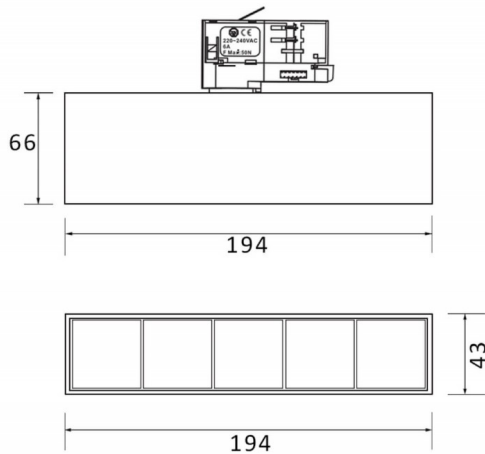

Micro 5

Lavov Tracklight from the family Micro 5 with a power of 12W and an optic of 12 degrees with a total lumen output of 1200 lm and an efficiency of 100 lm/W. CCT 3000 Kelvin. Made in Die Cast Aluminum and finished in Black colour. DALI driver.

Scheme

Photometry

Item code	86.T001.1313.02
Product type	Indoor
Category	Tracklights
Family	Micro
Subfamily	Micro 5
Pictograms	

Product

Real power (W)	12
Real luminous flux (Lm)	1200
Luminous efficiency (Lm/W)	100
Beam angle (º)	12
Life time (h)	50000h L80B10
IP	20
Electrical class insulation	Class I
Operating temperature	-20 +35
Colour	Black
Control gear included	yes
Control gear	DALI
Light source	LED
Type of LED	SMD
Colour temperature (K)	3000
Colour consistency (SDCM)	SDCM<3
CRI	90