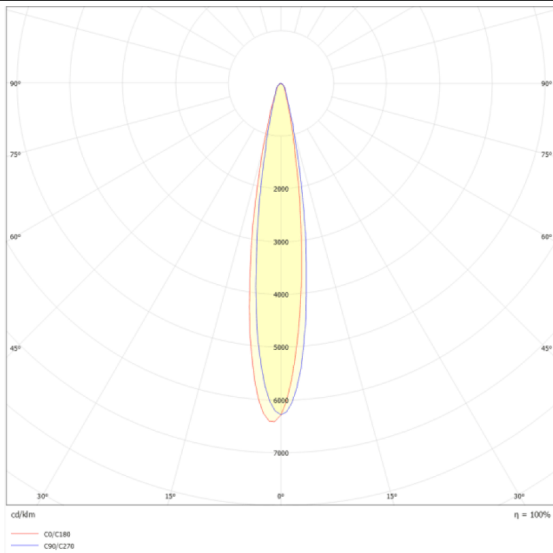

Micro 5

Lavov Tracklight from the family Micro 5 with a power of 12W and an optic of 12 degrees with a total lumen output of 1200 lm and an efficiency of 100 lm/W. CCT 3000 Kelvin. Made in Die Cast Aluminum and finished in Black colour. DALI driver.

Scheme

Photometry

Item code	86.T001.1313.02
Product type	Indoor
Category	Tracklights
Family	Micro
Subfamily	Micro 5
Pictograms	

Product

Real power (W)	12
Real luminous flux (Lm)	1200
Luminous efficiency (Lm/W)	100
Beam angle (º)	12
Life time (h)	50000h L80B10
IP	20
Electrical class insulation	Class I
Operating temperature	-20 +35
Colour	Black
Control gear included	yes
Control gear	DALI
Light source	LED
Type of LED	SMD
Colour temperature (K)	3000
Colour consistency (SDCM)	SDCM<3
CRI	90