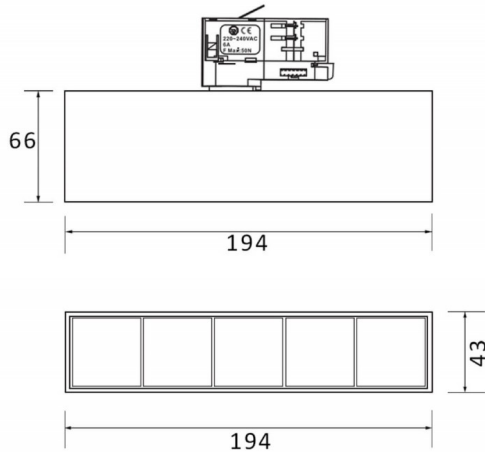

Micro 5

Lavov Tracklight from the family Micro 5 with a power of 12W and an optic of 12 degrees with a total lumen output of 1200 lm and an efficiency of 100 lm/W. CCT 3000 Kelvin. Made in Die Cast Aluminum and finished in Black colour. DALI driver.

Scheme

Photometry

Item code	86.T001.1313.02
Product type	Indoor
Category	Tracklights
Family	Micro
Subfamily	Micro 5

Pictograms

- 220/240 V
- XX°
- CRI 90
- CE
- Driver INCL
- On/Off
- DALI
- IP 20
- 50000h L80B10

Product	
Real power (W)	12
Real luminous flux (Lm)	1200
Luminous efficiency (Lm/W)	100
Beam angle (°)	12
Life time (h)	50000h L80B10
IP	20
Electrical class insulation	Class I
Operating temperature	-20 +35
Colour	Black
Control gear included	yes
Control gear	DALI
Light source	LED
Type of LED	SMD
Colour temperature (K)	3000
Colour consistency (SDCM)	SDCM3
CRI	90