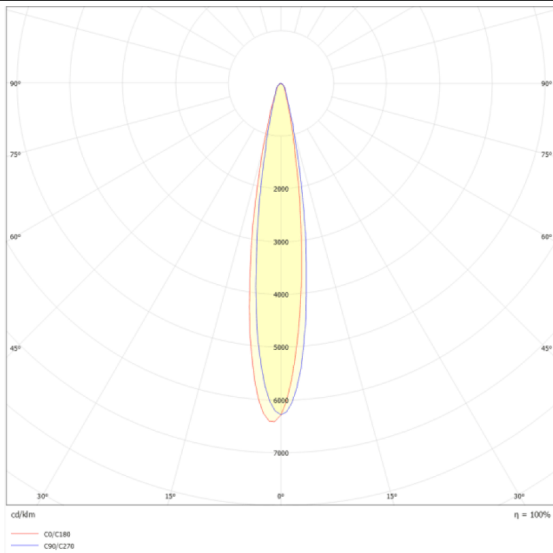

Micro 5

Lavov Tracklight from the family Micro 5 with a power of 12W and an optic of 12 degrees with a total lumen output of 1200 lm and an efficiency of 100 lm/W. CCT 3000 Kelvin. Made in Die Cast Aluminum and finished in Black colour. DALI driver.

Scheme

Photometry

Item code	86.T001.1313.02
Product type	Indoor
Category	Tracklights
Family	Micro
Subfamily	Micro 5

Pictograms

- 220/240 V
- XX°
- CRI 90
- CE
- Driver INCL
- On/Off
- DALI
- IP 20
- 50000h L80B10

Product	
Real power (W)	12
Real luminous flux (Lm)	1200
Luminous efficiency (Lm/W)	100
Beam angle (°)	12
Life time (h)	50000h L80B10
IP	20
Electrical class insulation	Class I
Operating temperature	-20 +35
Colour	Black
Control gear included	yes
Control gear	DALI
Light source	LED
Type of LED	SMD
Colour temperature (K)	3000
Colour consistency (SDCM)	SDCM3
CRI	90