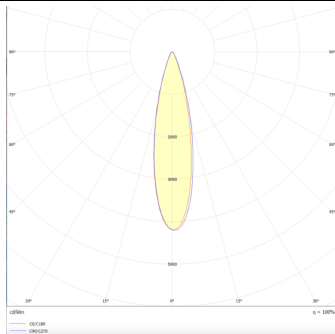

### Micro 5

Lavov Tracklight from the family Micro 5 with a power of 12W and an optic of 24 degrees with a total lumen output of 1200 lm and an efficiency of 100 lm/W. CCT 3000 Kelvin. Made in Die Cast Aluminum and finished in White colour.ON-OFF driver.

### Photometry