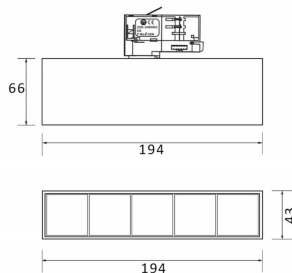

Real luminous flux (Lm) 1200

Luminous efficiency (Lm/W) 100

Beam angle (°) 24

Life time (h) 50000h L80B10

IP 20

Electrical class insulation Class I

Operating temperature -20 +35

Colour White

Control gear included yes

Control gear ON-OFF

Colour temperature (K) 3000

Colour consistency (SDCM) SDCM<3

CRI 90

Scheme

Photometry