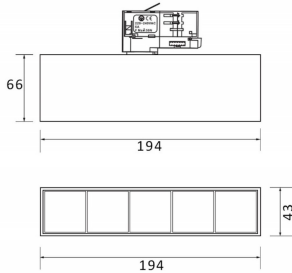

Micro 5

Lavov Tracklight from the family Micro 5 with a power of 12W and an optic of 24 degrees with a total lumen output of 1200 lm and an efficiency of 100 lm/W. CCT 3000 Kelvin. Made in Die Cast Aluminum and finished in White colour.ON-OFF driver.

Item code 86.T001.1321.01

Product type Indoor

Category Tracklights

Family Micro

Subfamily Micro 5

Pictograms

Scheme

Photometry

Product

Real power (W) 12

Real luminous flux (Lm) 1200

Luminous efficiency (Lm/W) 100

Beam angle (°) 24

Life time (h) 50000h L80B10

IP 20

Electrical class insulation Class I

Operating temperature -20 +35

Colour White

Control gear included yes

Control gear ON-OFF

Colour temperature (K) 3000

Colour consistency (SDCM) SDCM<3

CRI 90