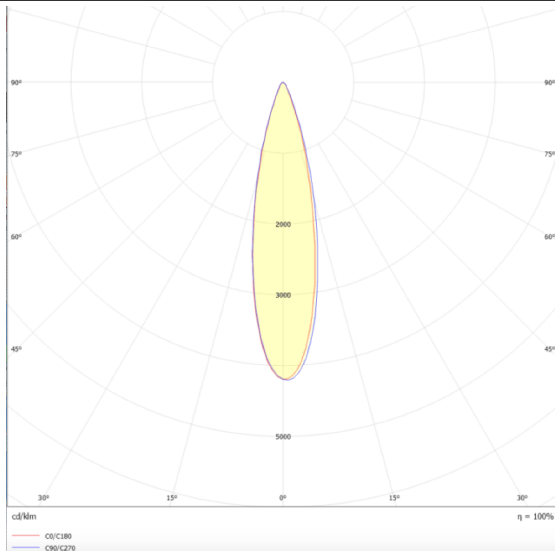

Micro 5

Lavov Tracklight from the family Micro 5 with a power of 12W and an optic of 24 degrees with a total lumen output of 1200 lm and an efficiency of 100 lm/W. CCT 3000 Kelvin. Made in Die Cast Aluminum and finished in White colour.ON-OFF driver.

Scheme

Photometry

Item code	86.T001.1321.01
Product type	Indoor
Category	Tracklights
Family	Micro
Subfamily	Micro 5
Pictograms	

Product

Real power (W)	12
Real luminous flux (Lm)	1200
Luminous efficiency (Lm/W)	100
Beam angle (º)	24
Life time (h)	50000h L80B10
IP	20
Electrical class insulation	Class I
Operating temperature	-20 +35
Colour	White
Control gear included	yes
Control gear	ON-OFF
Light source	LED
Type of LED	SMD
Colour temperature (K)	3000
Colour consistency (SDCM)	SDCM<3
CRI	90