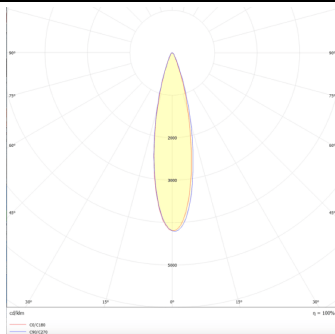

Micro 5

Lavov Tracklight from the family Micro 5 with a power of 12W and an optic of 24 degrees with a total lumen output of 1200 lm and an efficiency of 100 lm/W. CCT 3000 Kelvin. Made in Die Cast Aluminum and finished in White colour.ON-OFF driver.

Product

Real power (W) 12

Real luminous flux (Lm) 1200

Luminous efficiency (Lm/W) 100

Beam angle (°) 24

Life time (h) 50000h L80B10

IP 20

Electrical class insulation Class I