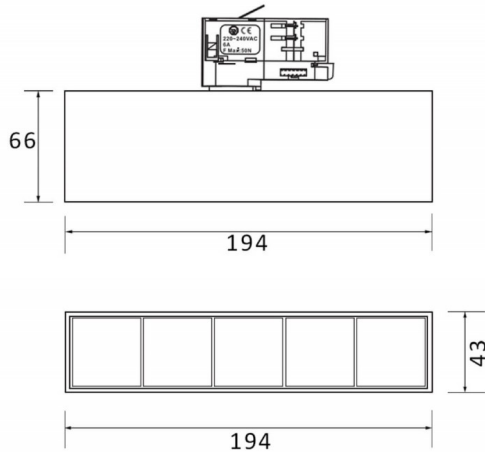

Micro 5

Lavov Tracklight from the family Micro 5 with a power of 12W and an optic of 24 degrees with a total lumen output of 1200 lm and an efficiency of 100 lm/W. CCT 3000 Kelvin. Made in Die Cast Aluminum and finished in White colour.ON-OFF driver.

Scheme

Photometry

Item code	86.T001.1321.01
Product type	Indoor
Category	Tracklights
Family	Micro
Subfamily	Micro 5

Pictograms

Product	
Real power (W)	12
Real luminous flux (Lm)	1200
Luminous efficiency (Lm/W)	100
Beam angle (°)	24
Life time (h)	50000h L80B10
IP	20
Electrical class insulation	Class I
Operating temperature	-20 +35
Colour	White
Control gear included	yes
Control gear	ON-OFF
Light source	LED
Type of LED	SMD
Colour temperature (K)	3000
Colour consistency (SDCM)	SDCM3
CRI	90