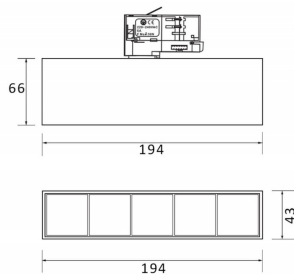

Micro 5

Lavov Tracklight from the family Micro 5 with a power of 12W and an optic of 24 degrees with a total lumen output of 1200 lm and an efficiency of 100 lm/W. CCT 3000 Kelvin. Made in Die Cast Aluminum and finished in White colour.ON-OFF driver.

Item code 86.T001.1321.01

Product type Indoor

Category Tracklights

Family Micro

Subfamily Micro 5

Pictograms

Scheme

Photometry

Product

Real power (W) 12

Real luminous flux (Lm) 1200

Luminous efficiency (Lm/W) 100

Beam angle (°) 24

Life time (h) 50000h L80B10

IP 20

Electrical class insulation Class I