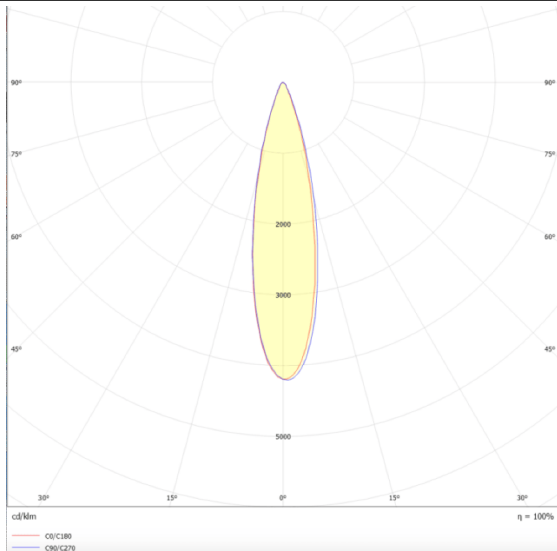

Micro 5

Lavov Tracklight from the family Micro 5 with a power of 12W and an optic of 24 degrees with a total lumen output of 1200 lm and an efficiency of 100 lm/W. CCT 3000 Kelvin. Made in Die Cast Aluminum and finished in White colour.ON-OFF driver.

Scheme

Photometry

Item code	86.T001.1321.01
Product type	Indoor
Category	Tracklights
Family	Micro
Subfamily	Micro 5

Pictograms

Product	
Real power (W)	12
Real luminous flux (Lm)	1200
Luminous efficiency (Lm/W)	100
Beam angle (°)	24
Life time (h)	50000h L80B10
IP	20
Electrical class insulation	Class I
Operating temperature	-20 +35
Colour	White
Control gear included	yes
Control gear	ON-OFF
Light source	LED
Type of LED	SMD
Colour temperature (K)	3000
Colour consistency (SDCM)	SDCM3
CRI	90