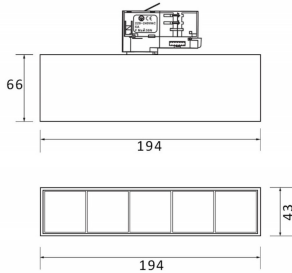

Micro 5

Lavov Tracklight from the family Micro 5 with a power of 12W and an optic of 24 degrees with a total lumen output of 1200 lm and an efficiency of 100 lm/W. CCT 3000 Kelvin. Made in Die Cast Aluminum and finished in Black colour.ON-OFF driver.

Item code 86.T001.1321.02

Product type Indoor

Category Tracklights

Family Micro

Subfamily Micro 5

Pictograms

Scheme

Photometry

Product

Real power (W) 12

Real luminous flux (Lm) 1200

Luminous efficiency (Lm/W) 100

Beam angle (°) 24

Life time (h) 50000h L80B10

IP 20

Electrical class insulation Class I