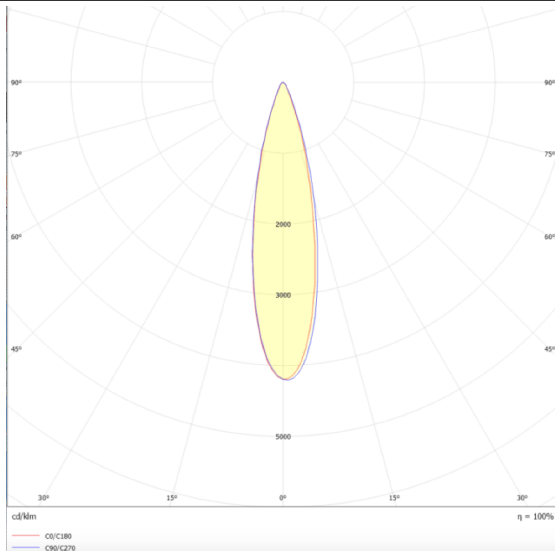

Micro 5

Lavov Tracklight from the family Micro 5 with a power of 12W and an optic of 24 degrees with a total lumen output of 1200 lm and an efficiency of 100 lm/W. CCT 3000 Kelvin. Made in Die Cast Aluminum and finished in Black colour.ON-OFF driver.

Scheme

Photometry

Item code	86.T001.1321.02
Product type	Indoor
Category	Tracklights
Family	Micro
Subfamily	Micro 5
Pictograms	

Product

Real power (W)	12
Real luminous flux (Lm)	1200
Luminous efficiency (Lm/W)	100
Beam angle (º)	24
Life time (h)	50000h L80B10
IP	20
Electrical class insulation	Class I
Operating temperature	-20 +35
Colour	Black
Control gear included	yes
Control gear	ON-OFF
Light source	LED
Type of LED	SMD
Colour temperature (K)	3000
Colour consistency (SDCM)	SDCM<3
CRI	90