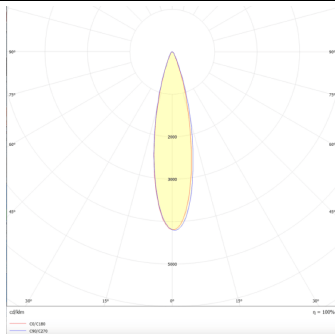

Micro 5

Lavov Tracklight from the family Micro 5 with a power of 12W and an optic of 24 degrees with a total lumen output of 1200 lm and an efficiency of 100 lm/W. CCT 3000 Kelvin. Made in Die Cast Aluminum and finished in Black colour.ON-OFF driver.

Product

Real power (W) 12

Real luminous flux (Lm) 1200

Luminous efficiency (Lm/W) 100

Beam angle (°) 24

Life time (h) 50000h L80B10

IP 20

Electrical class insulation Class I