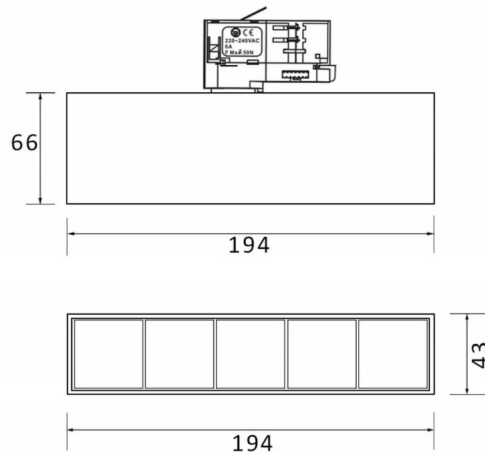

Micro 5

Lavov Tracklight from the family Micro 5 with a power of 12W and an optic of 24 degrees with a total lumen output of 1200 lm and an efficiency of 100 lm/W. CCT 3000 Kelvin. Made in Die Cast Aluminum and finished in Black colour.ON-OFF driver.

Scheme

Photometry

Item code	86.T001.1321.02
Product type	Indoor
Category	Tracklights
Family	Micro
Subfamily	Micro 5
Pictograms	

Product	
Real power (W)	12
Real luminous flux (Lm)	1200
Luminous efficiency (Lm/W)	100
Beam angle (°)	24
Life time (h)	50000h L80B10
IP	20
Electrical class insulation	Class I
Operating temperature	-20 +35
Colour	Black
Control gear included	yes
Control gear	ON-OFF
Light source	LED
Type of LED	SMD
Colour temperature (K)	3000
Colour consistency (SDCM)	SDCM3
CRI	90