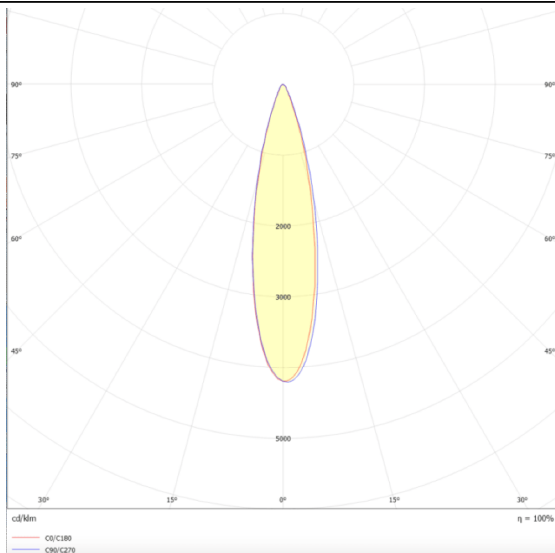

Micro 5

Lavov Tracklight from the family Micro 5 with a power of 12W and an optic of 24 degrees with a total lumen output of 1200 lm and an efficiency of 100 lm/W. CCT 3000 Kelvin. Made in Die Cast Aluminum and finished in Black colour.ON-OFF driver.

Scheme

Photometry

Item code	86.T001.1321.02
Product type	Indoor
Category	Tracklights
Family	Micro
Subfamily	Micro 5
Pictograms	

Product	
Real power (W)	12
Real luminous flux (Lm)	1200
Luminous efficiency (Lm/W)	100
Beam angle (°)	24
Life time (h)	50000h L80B10
IP	20
Electrical class insulation	Class I
Operating temperature	-20 +35
Colour	Black
Control gear included	yes
Control gear	ON-OFF
Light source	LED
Type of LED	SMD
Colour temperature (K)	3000
Colour consistency (SDCM)	SDCM3
CRI	90