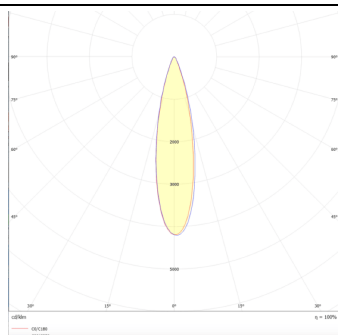

Micro 5

Lavov Tracklight from the family Micro 5 with a power of 12W and an optic of 24 degrees with a total lumen output of 1200 lm and an efficiency of 100 lm/W. CCT 3000 Kelvin. Made in Die Cast Aluminum and finished in Black colour.ON-OFF driver.

Product

Real power (W) 12

Real luminous flux (Lm) 1200

Luminous efficiency (Lm/W) 100

Beam angle (°) 24

Life time (h) 50000h L80B10

IP 20

Electrical class insulation Class I