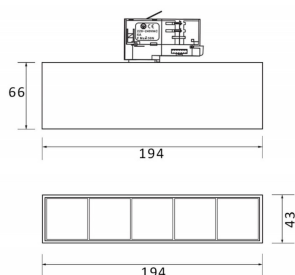

Item code 86.T001.1321.02

Product type Indoor

Category Tracklights

Family Micro

Subfamily Micro 5

Pictograms

Scheme

Photometry