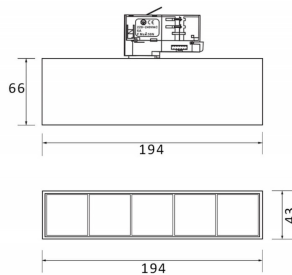

Micro 5

Lavov Tracklight from the family Micro 5 with a power of 12W and an optic of 24 degrees with a total lumen output of 1200 lm and an efficiency of 100 lm/W. CCT 3000 Kelvin. Made in Die Cast Aluminum and finished in White colour. DALI driver.

Item code 86.T001.1323.01

Product type Indoor

Category Tracklights

Family Micro

Subfamily Micro 5

Pictograms

Scheme

Photometry

Product

Real power (W) 12

Real luminous flux (Lm) 1200

Luminous efficiency (Lm/W) 100

Beam angle (°) 24

Life time (h) 50000h L80B10

IP 20

Electrical class insulation Class I

Operating temperature -20 +35

Colour White

Control gear included yes

Control gear DALI

Colour temperature (K) 3000

Colour consistency (SDCM) SDCM<3

CRI 90