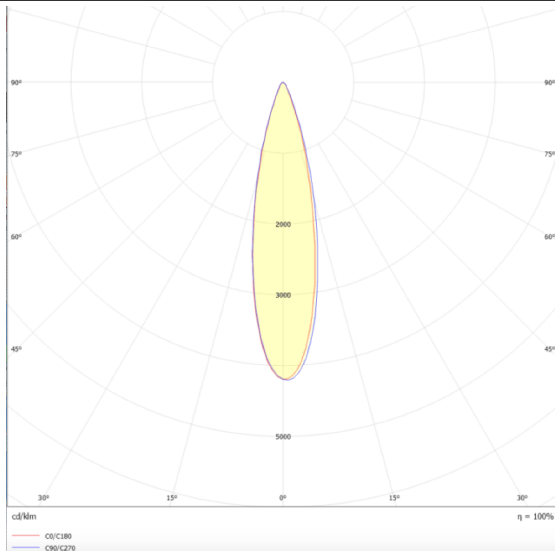

Micro 5

Lavov Tracklight from the family Micro 5 with a power of 12W and an optic of 24 degrees with a total lumen output of 1200 lm and an efficiency of 100 lm/W. CCT 3000 Kelvin. Made in Die Cast Aluminum and finished in White colour. DALI driver.

Scheme

Photometry

Item code	86.T001.1323.01
Product type	Indoor
Category	Tracklights
Family	Micro
Subfamily	Micro 5
Pictograms	

Product	
Real power (W)	12
Real luminous flux (Lm)	1200
Luminous efficiency (Lm/W)	100
Beam angle (°)	24
Life time (h)	50000h L80B10
IP	20
Electrical class insulation	Class I
Operating temperature	-20 +35
Colour	White
Control gear included	yes
Control gear	DALI
Light source	LED
Type of LED	SMD
Colour temperature (K)	3000
Colour consistency (SDCM)	SDCM3
CRI	90