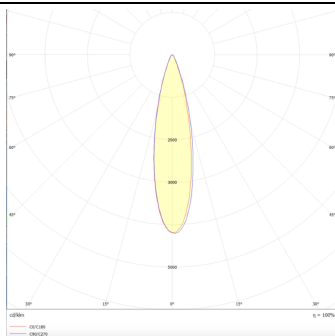

### Micro 5

Lavov Tracklight from the family Micro 5 with a power of 12W and an optic of 24 degrees with a total lumen output of 1200 lm and an efficiency of 100 lm/W. CCT 3000 Kelvin. Made in Die Cast Aluminum and finished in White colour. DALI driver.

### Photometry