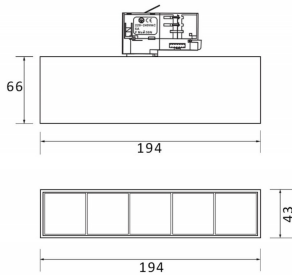

Micro 5

Lavov Tracklight from the family Micro 5 with a power of 12W and an optic of 24 degrees with a total lumen output of 1200 lm and an efficiency of 100 lm/W. CCT 3000 Kelvin. Made in Die Cast Aluminum and finished in White colour. DALI driver.

Item code	86.T001.1323.01
Product type	Indoor
Category	Tracklights
Family	Micro
Subfamily	Micro 5

Pictograms

Scheme

Product	
Real power (W)	12
Real luminous flux (Lm)	1200
Luminous efficiency (Lm/W)	100
Beam angle (°)	24
Life time (h)	50000h L80B10
IP	20
Electrical class insulation	Class I
Operating temperature	-20 +35
Colour	White
Control gear included	yes
Control gear	DALI
Colour temperature (K)	3000
Colour consistency (SDCM)	SDCM<3
CRI	90