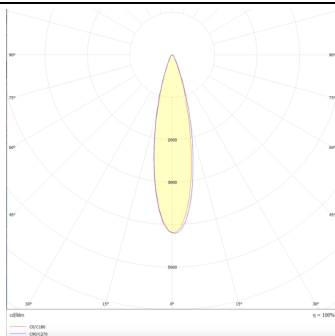

Micro 5

Lavov Tracklight from the family Micro 5 with a power of 12W and an optic of 24 degrees with a total lumen output of 1200 lm and an efficiency of 100 lm/W. CCT 3000 Kelvin. Made in Die Cast Aluminum and finished in White colour. DALI driver.

Product

Real power (W) 12

Real luminous flux (Lm) 1200

Luminous efficiency (Lm/W) 100

Beam angle (°) 24

Life time (h) 50000h L80B10

IP 20

Electrical class insulation Class I