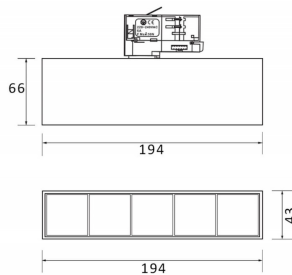

Item code 86.T001.1323.01

Product type Indoor

Category Tracklights

Family Micro

Subfamily Micro 5

Pictograms

Scheme

Photometry

Product

Real power (W) 12

Real luminous flux (Lm) 1200

Luminous efficiency (Lm/W) 100

Beam angle (°) 24

Life time (h) 50000h L80B10

IP 20

Electrical class insulation Class I