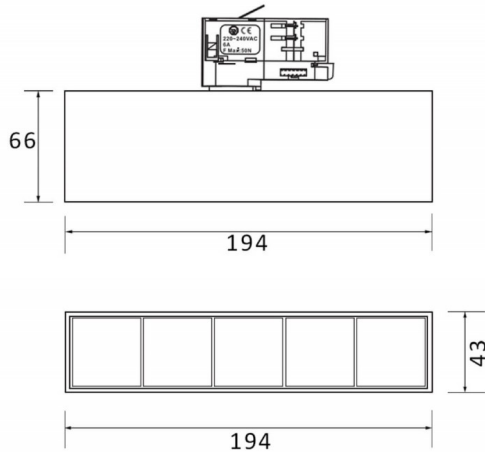

Micro 5

Lavov Tracklight from the family Micro 5 with a power of 12W and an optic of 24 degrees with a total lumen output of 1200 lm and an efficiency of 100 lm/W. CCT 3000 Kelvin. Made in Die Cast Aluminum and finished in Black colour. DALI driver.

Scheme

Photometry

Item code	86.T001.1323.02
Product type	Indoor
Category	Tracklights
Family	Micro
Subfamily	Micro 5

Pictograms

Product	
Real power (W)	12
Real luminous flux (Lm)	1200
Luminous efficiency (Lm/W)	100
Beam angle (&ordm;)	24
Life time (h)	50000h L80B10
IP	20
Electrical class insulation	Class I
Operating temperature	-20 +35
Colour	Black
Control gear included	yes
Control gear	DALI
Light source	LED
Type of LED	SMD
Colour temperature (K)	3000
Colour consistency (SDCM)	SDCM<3
CRI	90