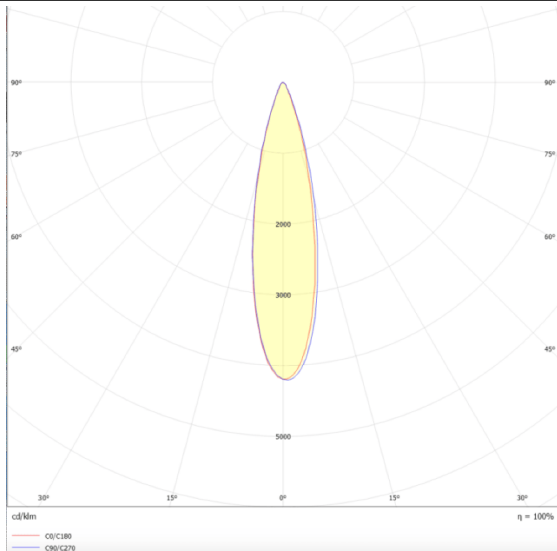

Micro 5

Lavov Tracklight from the family Micro 5 with a power of 12W and an optic of 24 degrees with a total lumen output of 1200 lm and an efficiency of 100 lm/W. CCT 3000 Kelvin. Made in Die Cast Aluminum and finished in Black colour. DALI driver.

Scheme

Photometry

Item code	86.T001.1323.02
Product type	Indoor
Category	Tracklights
Family	Micro
Subfamily	Micro 5

Pictograms

Product	
Real power (W)	12
Real luminous flux (Lm)	1200
Luminous efficiency (Lm/W)	100
Beam angle (&ordm;)	24
Life time (h)	50000h L80B10
IP	20
Electrical class insulation	Class I
Operating temperature	-20 +35
Colour	Black
Control gear included	yes
Control gear	DALI
Light source	LED
Type of LED	SMD
Colour temperature (K)	3000
Colour consistency (SDCM)	SDCM<3
CRI	90