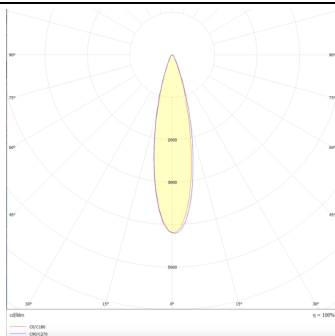

### Micro 5

Lavov Tracklight from the family Micro 5 with a power of 12W and an optic of 24 degrees with a total lumen output of 1200 lm and an efficiency of 100 lm/W. CCT 3000 Kelvin. Made in Die Cast Aluminum and finished in Black colour. DALI driver.

### Photometry