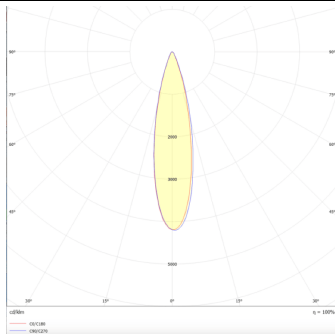

Micro 5

Lavov Tracklight from the family Micro 5 with a power of 12W and an optic of 24 degrees with a total lumen output of 1200 lm and an efficiency of 100 lm/W. CCT 3000 Kelvin. Made in Die Cast Aluminum and finished in Black colour. DALI driver.

Item code	86.T001.1323.02
Product type	Indoor
Category	Tracklights
Family	Micro
Subfamily	Micro 5
Pictograms	

Scheme

Photometry

Product	
Real power (W)	12
Real luminous flux (Lm)	1200
Luminous efficiency (Lm/W)	100
Beam angle (°)	24
Life time (h)	50000h L80B10
IP	20
Electrical class insulation	Class I
Operating temperature	-20 +35
Colour	Black
Control gear included	yes
Control gear	DALI
Colour temperature (K)	3000
Colour consistency (SDCM)	SDCM<3
CRI	90