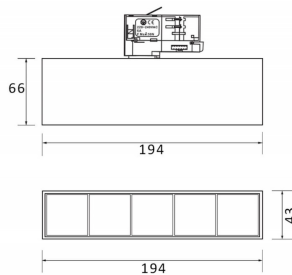

Micro 5

Lavov Tracklight from the family Micro 5 with a power of 12W and an optic of 24 degrees with a total lumen output of 1200 lm and an efficiency of 100 lm/W. CCT 3000 Kelvin. Made in Die Cast Aluminum and finished in Black colour. DALI driver.

Item code 86.T001.1323.02

Product type Indoor

Category Tracklights

Family Micro

Subfamily Micro 5

Pictograms

Scheme

Photometry

Product

Real power (W) 12

Real luminous flux (Lm) 1200

Luminous efficiency (Lm/W) 100

Beam angle (°) 24

Life time (h) 50000h L80B10

IP 20

Electrical class insulation Class I

Operating temperature -20 +35

Colour Black

Control gear included yes

Control gear DALI

Colour temperature (K) 3000

Colour consistency (SDCM) SDCM<3

CRI 90