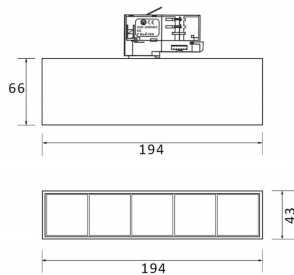

Micro 5

Lavov Tracklight from the family Micro 5 with a power of 12W and an optic of 24 degrees with a total lumen output of 1200 lm and an efficiency of 100 lm/W. CCT 3000 Kelvin. Made in Die Cast Aluminum and finished in Black colour. DALI driver.

Item code 86.T001.1323.02

Product type Indoor

Category Tracklights

Family Micro

Subfamily Micro 5

Pictograms

Scheme

Product

Real power (W) 12

Real luminous flux (Lm) 1200

Luminous efficiency (Lm/W) 100

Beam angle (°) 24

Life time (h) 50000h L80B10

IP 20

Electrical class insulation Class I

Operating temperature -20 +35

Colour Black

Control gear included yes

Control gear DALI

Colour temperature (K) 3000

Colour consistency (SDCM) SDCM<3

CRI 90

Photometry