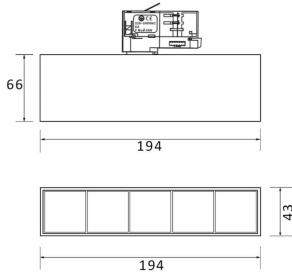

Micro 5

Lavov Tracklight from the family Micro 5 with a power of 12W and an optic of 24 degrees with a total lumen output of 1200 lm and an efficiency of 100 lm/W. CCT 3000 Kelvin. Made in Die Cast Aluminum and finished in Black colour. DALI driver.

Item code	86.T001.1323.02
Product type	Indoor
Category	Tracklights
Family	Micro
Subfamily	Micro 5
Pictograms	

Scheme

Photometry

Product	
Real power (W)	12
Real luminous flux (Lm)	1200
Luminous efficiency (Lm/W)	100
Beam angle (°)	24
Life time (h)	50000h L80B10
IP	20
Electrical class insulation	Class I
Operating temperature	-20 +35
Colour	Black
Control gear included	yes
Control gear	DALI
Colour temperature (K)	3000
Colour consistency (SDCM)	SDCM<3
CRI	90