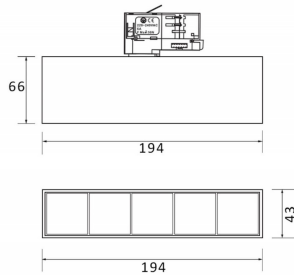

Micro 5

Lavov Tracklight from the family Micro 5 with a power of 12W and an optic of 36 degrees with a total lumen output of 1200 lm and an efficiency of 100 lm/W. CCT 3000 Kelvin. Made in Die Cast Aluminum and finished in White colour.ON-OFF driver.

Item code 86.T001.1331.01

Product type Indoor

Category Tracklights

Family Micro

Subfamily Micro 5

Pictograms

Scheme

Photometry

Product

Real power (W) 12

Real luminous flux (Lm) 1200

Luminous efficiency (Lm/W) 100

Beam angle (°) 36

Life time (h) 50000h L80B10

IP 20

Electrical class insulation Class I

Operating temperature -20 +35

Colour White

Control gear included yes

Control gear ON-OFF

Colour temperature (K) 3000

Colour consistency (SDCM) SDCM<3

CRI 90