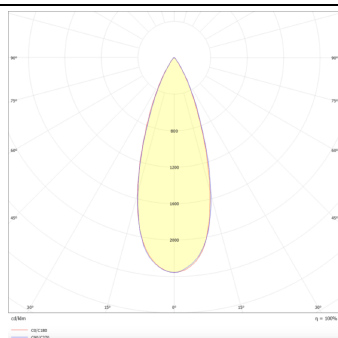

Micro 5

Lavov Tracklight from the family Micro 5 with a power of 12W and an optic of 36 degrees with a total lumen output of 1200 lm and an efficiency of 100 lm/W. CCT 3000 Kelvin. Made in Die Cast Aluminum and finished in White colour.ON-OFF driver.

Product

Real power (W) 12

Real luminous flux (Lm) 1200

Luminous efficiency (Lm/W) 100

Beam angle (°) 36

Life time (h) 50000h L80B10

IP 20

Electrical class insulation Class I