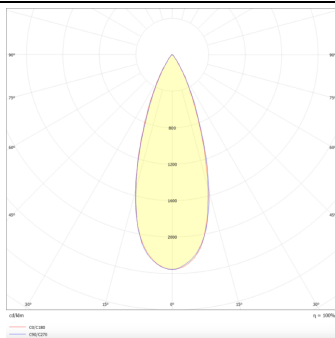

### Micro 5

Lavov Tracklight from the family Micro 5 with a power of 12W and an optic of 36 degrees with a total lumen output of 1200 lm and an efficiency of 100 lm/W. CCT 3000 Kelvin. Made in Die Cast Aluminum and finished in White colour.ON-OFF driver.

### Photometry