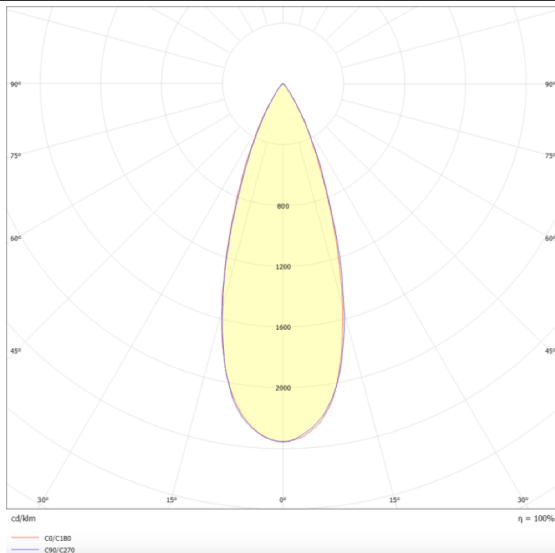

Micro 5

Lavov Tracklight from the family Micro 5 with a power of 12W and an optic of 36 degrees with a total lumen output of 1200 lm and an efficiency of 100 lm/W. CCT 3000 Kelvin. Made in Die Cast Aluminum and finished in White colour.ON-OFF driver.

Scheme

Photometry

Item code	86.T001.1331.01
Product type	Indoor
Category	Tracklights
Family	Micro
Subfamily	Micro 5
Pictograms	

Product

Real power (W)	12
Real luminous flux (Lm)	1200
Luminous efficiency (Lm/W)	100
Beam angle (°)	36
Life time (h)	50000h L80B10
IP	20
Electrical class insulation	Class I
Operating temperature	-20 +35
Colour	White
Control gear included	yes
Control gear	ON-OFF
Light source	LED
Type of LED	SMD
Colour temperature (K)	3000
Colour consistency (SDCM)	SDCM3
CRI	90