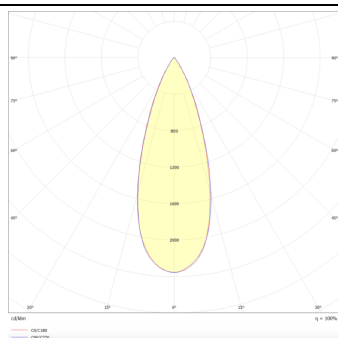

Micro 5

Lavov Tracklight from the family Micro 5 with a power of 12W and an optic of 36 degrees with a total lumen output of 1200 lm and an efficiency of 100 lm/W. CCT 3000 Kelvin. Made in Die Cast Aluminum and finished in Black colour.ON-OFF driver.

Product

Real power (W) 12

Real luminous flux (Lm) 1200

Luminous efficiency (Lm/W) 100

Beam angle (°) 36

Life time (h) 50000h L80B10

IP 20

Electrical class insulation Class I