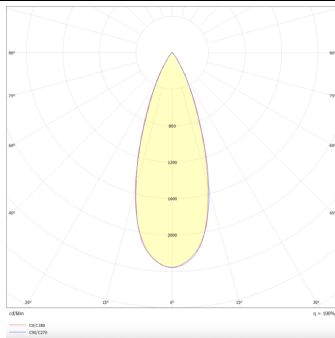

### Micro 5

Lavov Tracklight from the family Micro 5 with a power of 12W and an optic of 36 degrees with a total lumen output of 1200 lm and an efficiency of 100 lm/W. CCT 3000 Kelvin. Made in Die Cast Aluminum and finished in Black colour.ON-OFF driver.

### Photometry

<b>Product</b>	
<b>Real power (W)</b>	<b>12</b>
<b>Real luminous flux (Lm)</b>	<b>1200</b>
<b>Luminous efficiency (Lm/W)</b>	<b>100</b>
<b>Beam angle (°)</b>	<b>36</b>
<b>Life time (h)</b>	<b>50000h L80B10</b>
<b>IP</b>	<b>20</b>
<b>Electrical class insulation</b>	<b>Class I</b>
<b>Operating temperature</b>	<b>-20 +35</b>
<b>Colour</b>	<b>Black</b>
<b>Control gear included</b>	<b>yes</b>
<b>Control gear</b>	<b>ON-OFF</b>
<b>Colour temperature (K)</b>	<b>3000</b>
<b>Colour consistency (SDCM)</b>	<b>SDCM&lt;3</b>
<b>CRI</b>	<b>90</b>