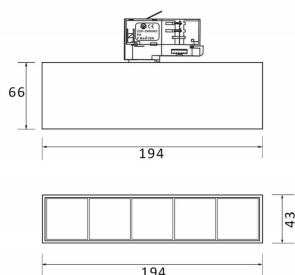

Micro 5

Lavov Tracklight from the family Micro 5 with a power of 12W and an optic of 36 degrees with a total lumen output of 1200 lm and an efficiency of 100 lm/W. CCT 3000 Kelvin. Made in Die Cast Aluminum and finished in Black colour.ON-OFF driver.

Item code 86.T001.1331.02

Product type Indoor

Category Tracklights

Family Micro

Subfamily Micro 5

Pictograms

Scheme

Photometry

Product

Real power (W) 12

Real luminous flux (Lm) 1200

Luminous efficiency (Lm/W) 100

Beam angle (°) 36

Life time (h) 50000h L80B10

IP 20

Electrical class insulation Class I

Operating temperature -20 +35

Colour Black

Control gear included yes

Control gear ON-OFF

Colour temperature (K) 3000

Colour consistency (SDCM) SDCM<3

CRI 90