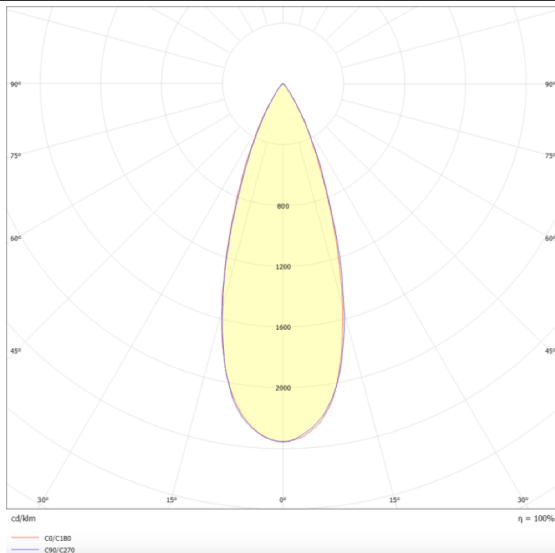

### Micro 5

Lavov Tracklight from the family Micro 5 with a power of 12W and an optic of 36 degrees with a total lumen output of 1200 lm and an efficiency of 100 lm/W. CCT 3000 Kelvin. Made in Die Cast Aluminum and finished in Black colour.ON-OFF driver.

### Scheme

### Product

Real power (W)	12
Real luminous flux (Lm)	1200
Luminous efficiency (Lm/W)	100
Beam angle (&ordm;)	36
Life time (h)	50000h L80B10
IP	20
Electrical class insulation	Class I
Operating temperature	-20 +35
Colour	Black
Control gear included	yes
Control gear	ON-OFF
Light source	LED
Type of LED	SMD
Colour temperature (K)	3000
Colour consistency (SDCM)	SDCM<3
CRI	90