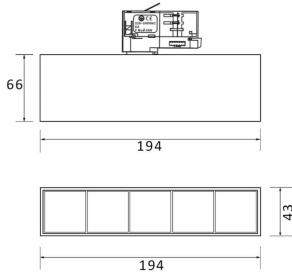

### Micro 5

Lavov Tracklight from the family Micro 5 with a power of 12W and an optic of 36 degrees with a total lumen output of 1200 lm and an efficiency of 100 lm/W. CCT 3000 Kelvin. Made in Die Cast Aluminum and finished in Black colour.ON-OFF driver.

### Photometry

<b>Product</b>	
<b>Real power (W)</b>	<b>12</b>
<b>Real luminous flux (Lm)</b>	<b>1200</b>
<b>Luminous efficiency (Lm/W)</b>	<b>100</b>
<b>Beam angle (°)</b>	<b>36</b>
<b>Life time (h)</b>	<b>50000h L80B10</b>
<b>IP</b>	<b>20</b>
<b>Electrical class insulation</b>	<b>Class I</b>
<b>Operating temperature</b>	<b>-20 +35</b>
<b>Colour</b>	<b>Black</b>
<b>Control gear included</b>	<b>yes</b>
<b>Control gear</b>	<b>ON-OFF</b>
<b>Colour temperature (K)</b>	<b>3000</b>
<b>Colour consistency (SDCM)</b>	<b>SDCM&lt;3</b>
<b>CRI</b>	<b>90</b>