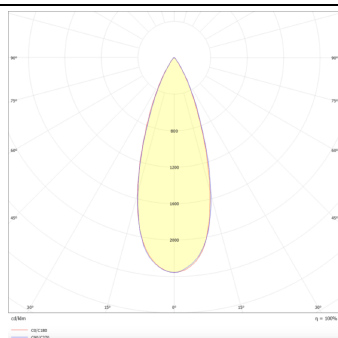

Photometry

Product

Real power (W) 12

Real luminous flux (Lm) 1200

Luminous efficiency (Lm/W) 100

Beam angle (°) 36

Life time (h) 50000h L80B10

IP 20

Electrical class insulation Class I

Operating temperature -20 +35

Colour Black

Control gear included yes

Control gear ON-OFF

Colour temperature (K) 3000

Colour consistency (SDCM) SDCM<3

CRI 90