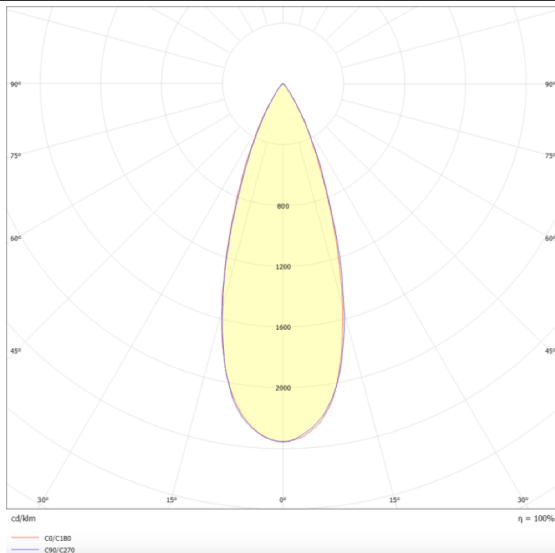

Micro 5

Lavov Tracklight from the family Micro 5 with a power of 12W and an optic of 36 degrees with a total lumen output of 1200 lm and an efficiency of 100 lm/W. CCT 3000 Kelvin. Made in Die Cast Aluminum and finished in Black colour.ON-OFF driver.

Scheme

Photometry

Item code	86.T001.1331.02
Product type	Indoor
Category	Tracklights
Family	Micro
Subfamily	Micro 5
Pictograms	

Product

Real power (W)	12
Real luminous flux (Lm)	1200
Luminous efficiency (Lm/W)	100
Beam angle (°)	36
Life time (h)	50000h L80B10
IP	20
Electrical class insulation	Class I
Operating temperature	-20 +35
Colour	Black
Control gear included	yes
Control gear	ON-OFF
Light source	LED
Type of LED	SMD
Colour temperature (K)	3000
Colour consistency (SDCM)	SDCM3
CRI	90