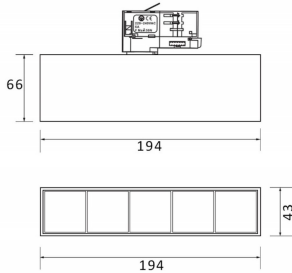

Micro 5

Lavov Tracklight from the family Micro 5 with a power of 12W and an optic of 36 degrees with a total lumen output of 1200 lm and an efficiency of 100 lm/W. CCT 3000 Kelvin. Made in Die Cast Aluminum and finished in White colour. DALI driver.

Item code 86.T001.1333.01

Product type Indoor

Category Tracklights

Family Micro

Subfamily Micro 5

Pictograms

Scheme

Photometry

Product

Real power (W) 12

Real luminous flux (Lm) 1200

Luminous efficiency (Lm/W) 100

Beam angle (°) 36

Life time (h) 50000h L80B10

IP 20

Electrical class insulation Class I

Operating temperature -20 +35

Colour White

Control gear included yes

Control gear DALI

Colour temperature (K) 3000

Colour consistency (SDCM) SDCM<3

CRI 90