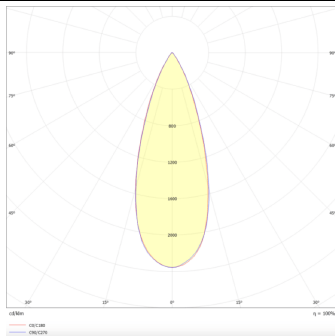

### Micro 5

Lavov Tracklight from the family Micro 5 with a power of 12W and an optic of 36 degrees with a total lumen output of 1200 lm and an efficiency of 100 lm/W. CCT 3000 Kelvin. Made in Die Cast Aluminum and finished in White colour. DALI driver.

### Photometry