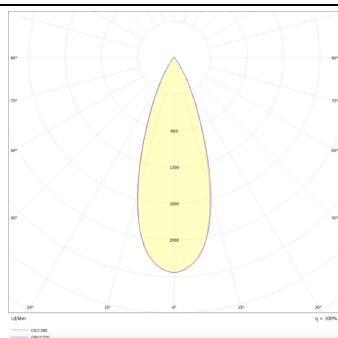

Photometry

Product

Real power (W) 12

Real luminous flux (Lm) 1200

Luminous efficiency (Lm/W) 100

Beam angle (°) 36

Life time (h) 50000h L80B10

IP 20

Electrical class insulation Class I

Operating temperature -20 +35

Colour White

Control gear included yes

Control gear DALI

Colour temperature (K) 3000

Colour consistency (SDCM) SDCM<3

CRI 90