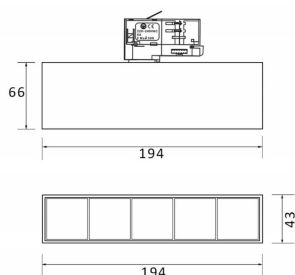

Micro 5

Lavov Tracklight from the family Micro 5 with a power of 12W and an optic of 36 degrees with a total lumen output of 1200 lm and an efficiency of 100 lm/W. CCT 3000 Kelvin. Made in Die Cast Aluminum and finished in White colour. DALI driver.

Item code 86.T001.1333.01

Product type Indoor

Category Tracklights

Family Micro

Subfamily Micro 5

Pictograms

Scheme

Photometry

Product

Real power (W) 12

Real luminous flux (Lm) 1200

Luminous efficiency (Lm/W) 100

Beam angle (°) 36

Life time (h) 50000h L80B10

IP 20

Electrical class insulation Class I

Operating temperature -20 +35

Colour White

Control gear included yes

Control gear DALI

Colour temperature (K) 3000

Colour consistency (SDCM) SDCM<3

CRI 90