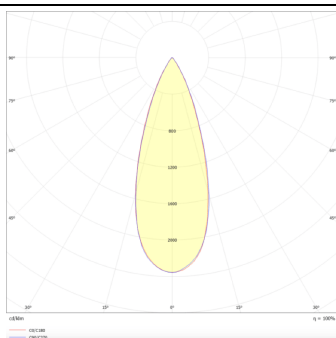

Product

Real power (W) 12

Real luminous flux (Lm) 1200

Luminous efficiency (Lm/W) 100

Beam angle (°) 36

Life time (h) 50000h L80B10

IP 20

Electrical class insulation Class I