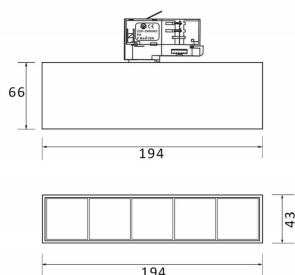

Item code 86.T001.1333.01

Product type Indoor

Category Tracklights

Family Micro

Subfamily Micro 5

Pictograms

Scheme

Photometry