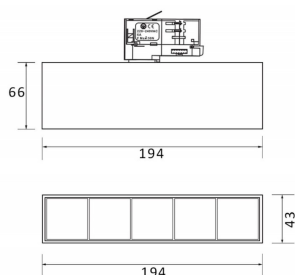

Micro 5

Lavov Tracklight from the family Micro 5 with a power of 12W and an optic of 36 degrees with a total lumen output of 1200 lm and an efficiency of 100 lm/W. CCT 3000 Kelvin. Made in Die Cast Aluminum and finished in Black colour. DALI driver.

Item code 86.T001.1333.02

Product type Indoor

Category Tracklights

Family Micro

Subfamily Micro 5

Pictograms

Scheme

Photometry

Product

Real power (W) 12

Real luminous flux (Lm) 1200

Luminous efficiency (Lm/W) 100

Beam angle (°) 36

Life time (h) 50000h L80B10

IP 20

Electrical class insulation Class I

Operating temperature -20 +35

Colour Black

Control gear included yes

Control gear DALI

Colour temperature (K) 3000

Colour consistency (SDCM) SDCM<3

CRI 90