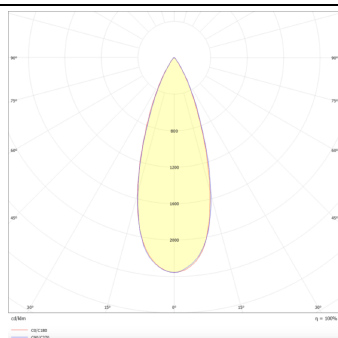

Product

Real power (W) 12

Real luminous flux (Lm) 1200

Luminous efficiency (Lm/W) 100

Beam angle (°) 36

Life time (h) 50000h L80B10

IP 20

Electrical class insulation Class I