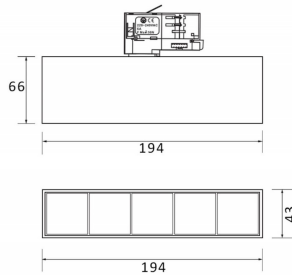

Micro 5

Lavov Tracklight from the family Micro 5 with a power of 12W and an optic of 36 degrees with a total lumen output of 1200 lm and an efficiency of 100 lm/W. CCT 3000 Kelvin. Made in Die Cast Aluminum and finished in Black colour. DALI driver.

Item code 86.T001.1333.02

Product type Indoor

Category Tracklights

Family Micro

Subfamily Micro 5

Pictograms

Scheme

Photometry

Product

Real power (W) 12

Real luminous flux (Lm) 1200

Luminous efficiency (Lm/W) 100

Beam angle (°) 36

Life time (h) 50000h L80B10

IP 20

Electrical class insulation Class I

Operating temperature -20 +35

Colour Black

Control gear included yes

Control gear DALI

Colour temperature (K) 3000

Colour consistency (SDCM) SDCM<3

CRI 90