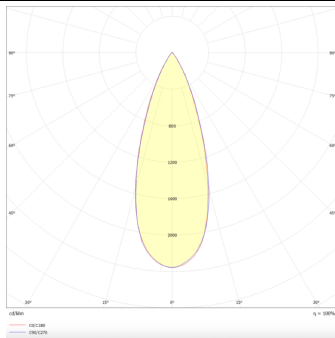

Micro 5

Lavov Tracklight from the family Micro 5 with a power of 12W and an optic of 36 degrees with a total lumen output of 1200 lm and an efficiency of 100 lm/W. CCT 3000 Kelvin. Made in Die Cast Aluminum and finished in Black colour. DALI driver.

Product

Real power (W) 12

Real luminous flux (Lm) 1200

Luminous efficiency (Lm/W) 100

Beam angle (°) 36

Life time (h) 50000h L80B10

IP 20

Electrical class insulation Class I