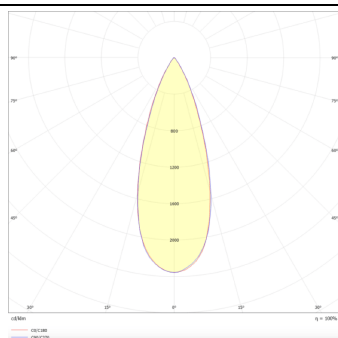

Photometry

Product

Real power (W) 12

Real luminous flux (Lm) 1200

Luminous efficiency (Lm/W) 100

Beam angle (°) 36

Life time (h) 50000h L80B10

IP 20

Electrical class insulation Class I

Operating temperature -20 +35

Colour Black

Control gear included yes

Control gear DALI

Colour temperature (K) 3000

Colour consistency (SDCM) SDCM<3

CRI 90