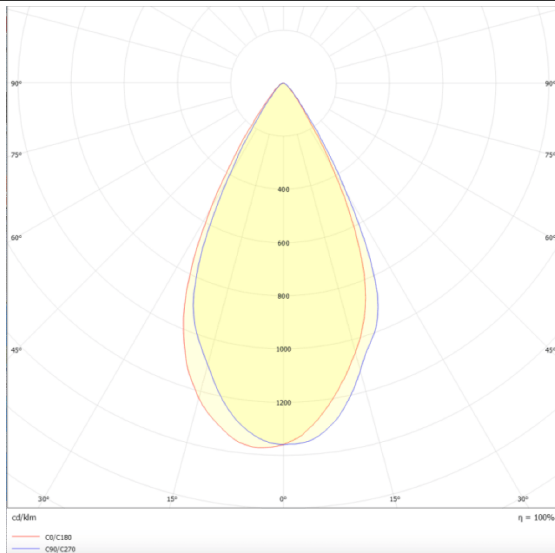

Micro 5

Lavov Tracklight from the family Micro 5 with a power of 12W and an optic of 50 degrees with a total lumen output of 1200 lm and an efficiency of 100 lm/W. CCT 3000 Kelvin. Made in Die Cast Aluminum and finished in White colour.ON-OFF driver.

Scheme

Photometry

Item code	86.T001.1341.01
Product type	Indoor
Category	Tracklights
Family	Micro
Subfamily	Micro 5
Pictograms	

Product

Real power (W)	12
Real luminous flux (Lm)	1200
Luminous efficiency (Lm/W)	100
Beam angle (°)	50
Life time (h)	50000h L80B10
IP	20
Electrical class insulation	Class I
Operating temperature	-20 +35
Colour	White
Control gear included	yes
Control gear	ON-OFF
Light source	LED
Type of LED	SMD
Colour temperature (K)	3000
Colour consistency (SDCM)	SDCM3
CRI	90