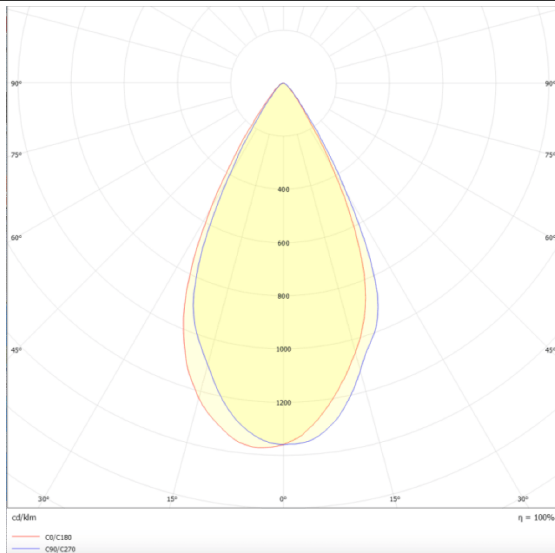

Micro 5

Lavov Tracklight from the family Micro 5 with a power of 12W and an optic of 50 degrees with a total lumen output of 1200 lm and an efficiency of 100 lm/W. CCT 3000 Kelvin. Made in Die Cast Aluminum and finished in White colour.ON-OFF driver.

Scheme

Photometry

Item code	86.T001.1341.01
Product type	Indoor
Category	Tracklights
Family	Micro
Subfamily	Micro 5
Pictograms	

Product

Real power (W)	12
Real luminous flux (Lm)	1200
Luminous efficiency (Lm/W)	100
Beam angle (º)	50
Life time (h)	50000h L80B10
IP	20
Electrical class insulation	Class I
Operating temperature	-20 +35
Colour	White
Control gear included	yes
Control gear	ON-OFF
Light source	LED
Type of LED	SMD
Colour temperature (K)	3000
Colour consistency (SDCM)	SDCM<3
CRI	90