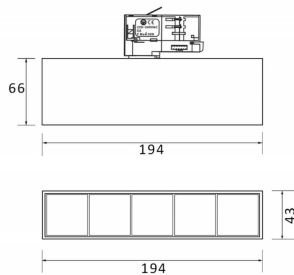

Micro 5

Lavov Tracklight from the family Micro 5 with a power of 12W and an optic of 50 degrees with a total lumen output of 1200 lm and an efficiency of 100 lm/W. CCT 3000 Kelvin. Made in Die Cast Aluminum and finished in White colour.ON-OFF driver.

Item code 86.T001.1341.01

Product type Indoor

Category Tracklights

Family Micro

Subfamily Micro 5

Pictograms

Scheme

Photometry

Product

Real power (W) 12

Real luminous flux (Lm) 1200

Luminous efficiency (Lm/W) 100

Beam angle (°) 50

Life time (h) 50000h L80B10

IP 20

Electrical class insulation Class I