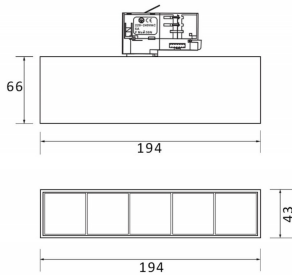

Micro 5

Lavov Tracklight from the family Micro 5 with a power of 12W and an optic of 50 degrees with a total lumen output of 1200 lm and an efficiency of 100 lm/W. CCT 3000 Kelvin. Made in Die Cast Aluminum and finished in White colour.ON-OFF driver.

Item code	86.T001.1341.01
Product type	Indoor
Category	Tracklights
Family	Micro
Subfamily	Micro 5

Pictograms

Scheme

Product	
Real power (W)	12
Real luminous flux (Lm)	1200
Luminous efficiency (Lm/W)	100
Beam angle (°)	50
Life time (h)	50000h L80B10
IP	20
Electrical class insulation	Class I
Operating temperature	-20 +35
Colour	White
Control gear included	yes
Control gear	ON-OFF
Colour temperature (K)	3000
Colour consistency (SDCM)	SDCM<3
CRI	90