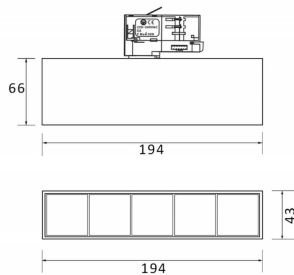

Micro 5

Lavov Tracklight from the family Micro 5 with a power of 12W and an optic of 50 degrees with a total lumen output of 1200 lm and an efficiency of 100 lm/W. CCT 3000 Kelvin. Made in Die Cast Aluminum and finished in White colour.ON-OFF driver.

Item code 86.T001.1341.01

Product type Indoor

Category Tracklights

Family Micro

Subfamily Micro 5

Pictograms

Scheme

Photometry

Product

Real power (W) 12

Real luminous flux (Lm) 1200

Luminous efficiency (Lm/W) 100

Beam angle (°) 50

Life time (h) 50000h L80B10

IP 20

Electrical class insulation Class I

Operating temperature -20 +35

Colour White

Control gear included yes

Control gear ON-OFF

Colour temperature (K) 3000

Colour consistency (SDCM) SDCM<3

CRI 90