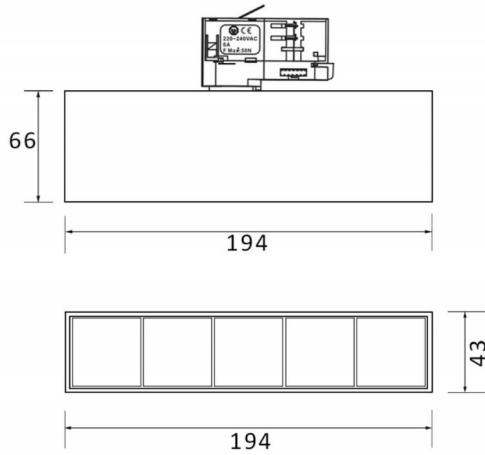

Micro 5

Lavov Tracklight from the family Micro 5 with a power of 12W and an optic of 50 degrees with a total lumen output of 1200 lm and an efficiency of 100 lm/W. CCT 3000 Kelvin. Made in Die Cast Aluminum and finished in White colour.ON-OFF driver.

Scheme

Photometry

Item code	86.T001.1341.01
Product type	Indoor
Category	Tracklights
Family	Micro
Subfamily	Micro 5
Pictograms	

Product

Real power (W)	12
Real luminous flux (Lm)	1200
Luminous efficiency (Lm/W)	100
Beam angle (º)	50
Life time (h)	50000h L80B10
IP	20
Electrical class insulation	Class I
Operating temperature	-20 +35
Colour	White
Control gear included	yes
Control gear	ON-OFF
Light source	LED
Type of LED	SMD
Colour temperature (K)	3000
Colour consistency (SDCM)	SDCM<3
CRI	90