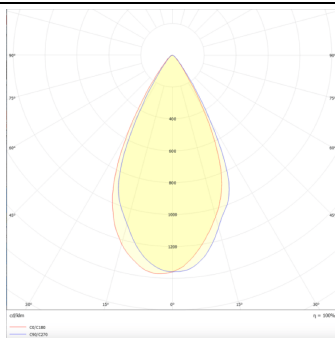

Photometry

Product

Real power (W) 12

Real luminous flux (Lm) 1200

Luminous efficiency (Lm/W) 100

Beam angle (°) 50

Life time (h) 50000h L80B10

IP 20

Electrical class insulation Class I

Operating temperature -20 +35

Colour White

Control gear included yes

Control gear ON-OFF

Colour temperature (K) 3000

Colour consistency (SDCM) SDCM<3

CRI 90