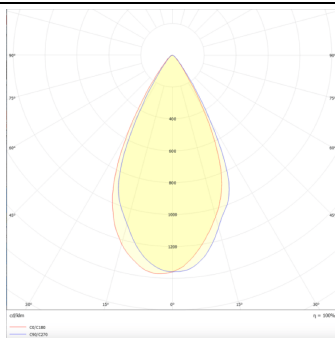

### Micro 5

Lavov Tracklight from the family Micro 5 with a power of 12W and an optic of 50 degrees with a total lumen output of 1200 lm and an efficiency of 100 lm/W. CCT 3000 Kelvin. Made in Die Cast Aluminum and finished in White colour.ON-OFF driver.

### Scheme

### Photometry